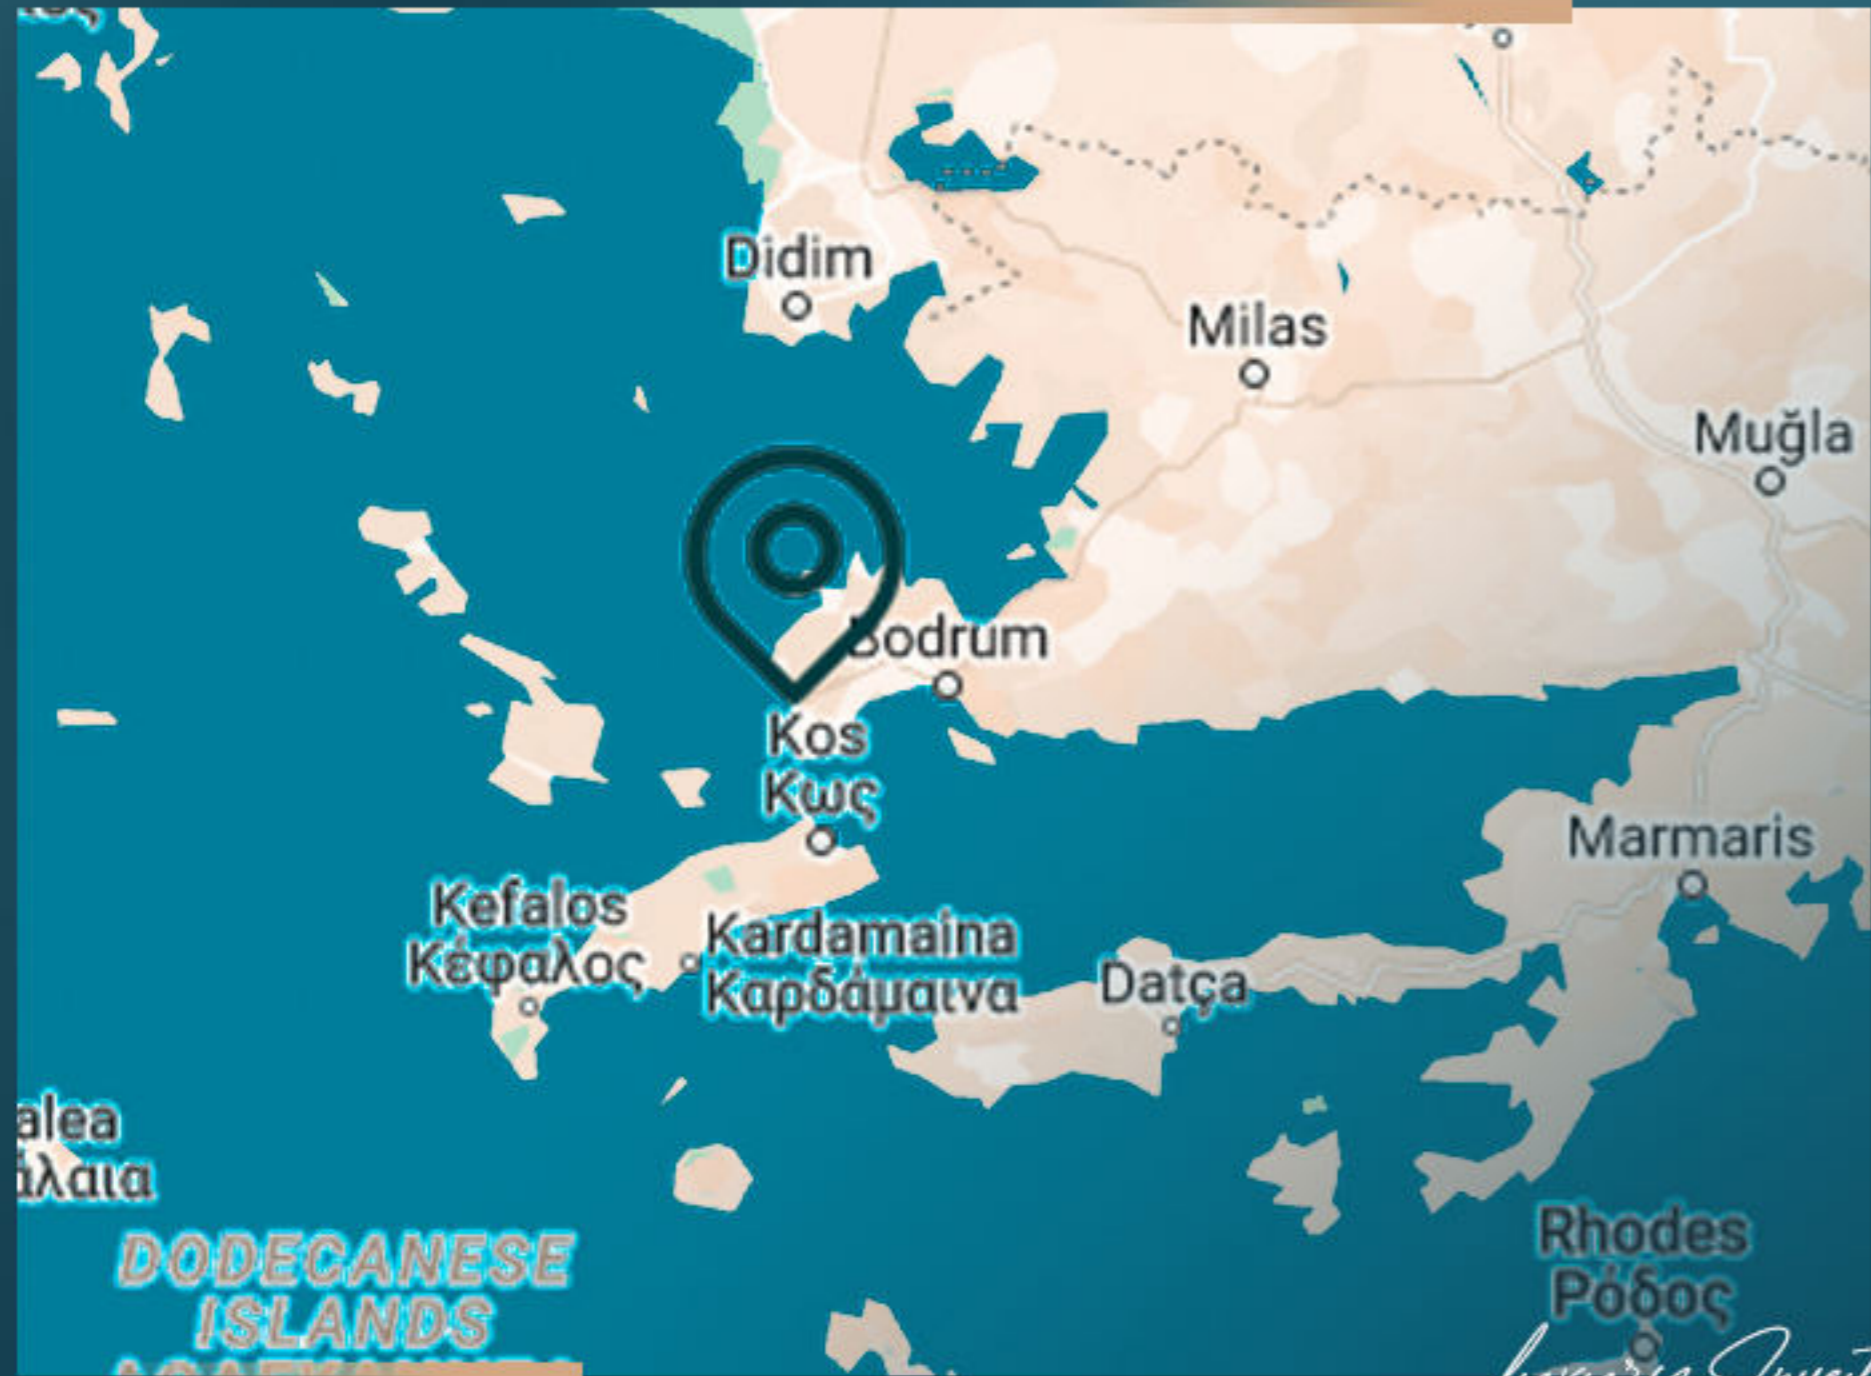

Luxury Investing

PROPERTY LOCATION

It is 35 minutes away from Milas-Bodrum Airport

It is 30 minutes away from Acibadem Hospital

It is 30 minutes away from TED Bodrum College

It is 25 minutes away from Bodrum Private Marmara College

It is 26 minutes away from Bodrum Bahçeşehir College

It is 20 minutes away from Private Bodrum AKEV High School

It is 20 minutes away from Turgutreis Marina

It is 15 minutes away from Palmarina Bodrum

It is 10 minutes away from Milta Bodrum Marina

It is 10 minutes away from Bodrum Center

It is 5 minutes away from Torba Crossway