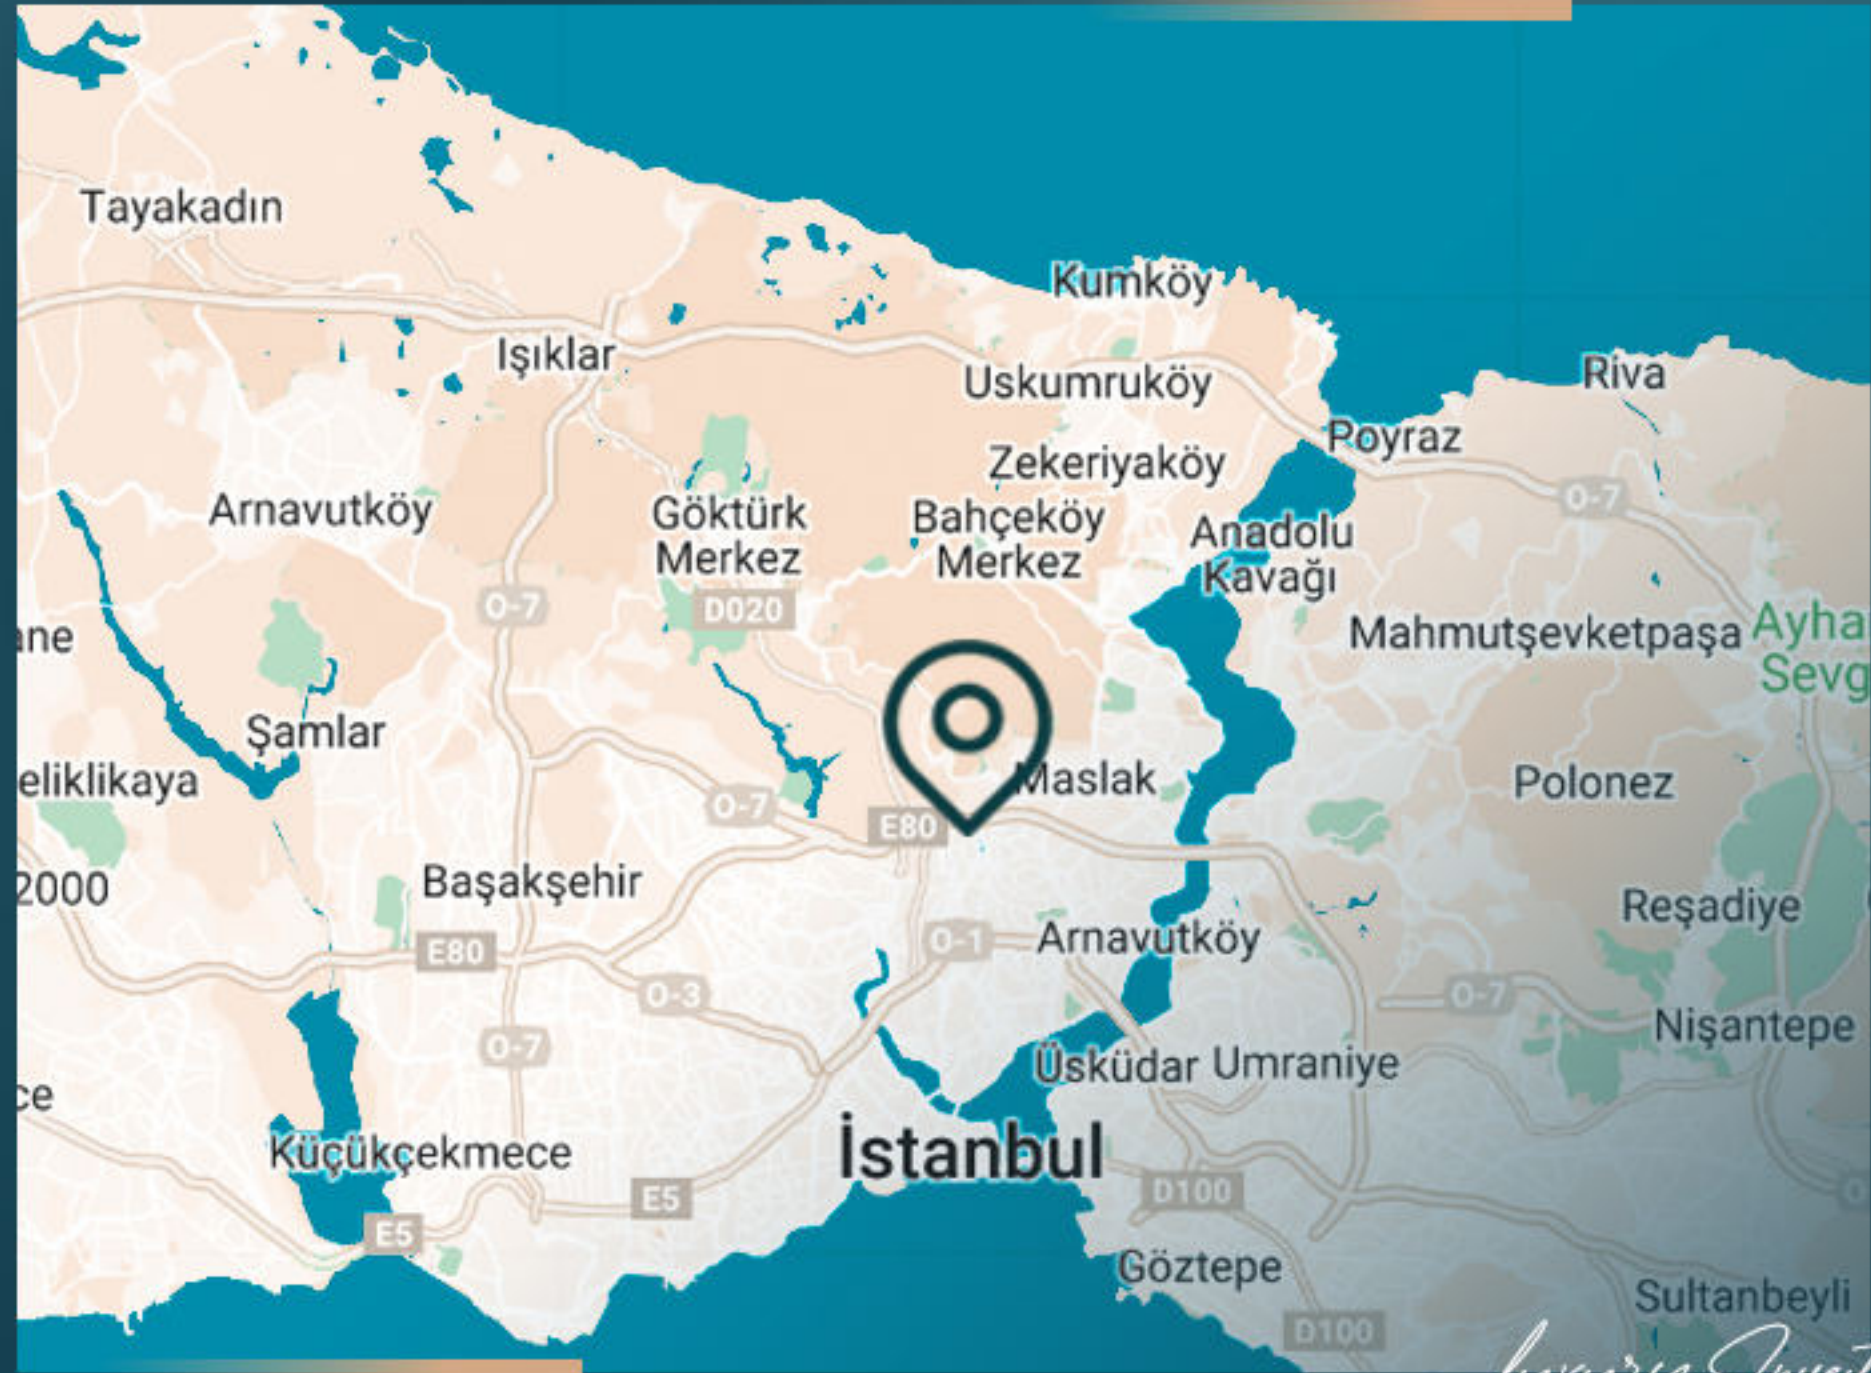

The project is under-construction, and it will be delivered in December 2024.

In this project, experience financial growth with a unique investment opportunity.

Luxury Investing

PROPERTY LOCATION

- It is 10 minutes away from Vadi Istanbul
- It is 10 minutes away from Zorlu Center
- It is 12 minutes away from FSM Bosphorus bridge
- It is 20 minutes away from Istanbul Airport
- It is 8 minutes away from metro station
- It is 8 minutes away from Liv Hospital
- It is 7 minutes away from Maslak
- It is 5 minutes away from TEM highway
- It is 2 minutes away from Atlas University