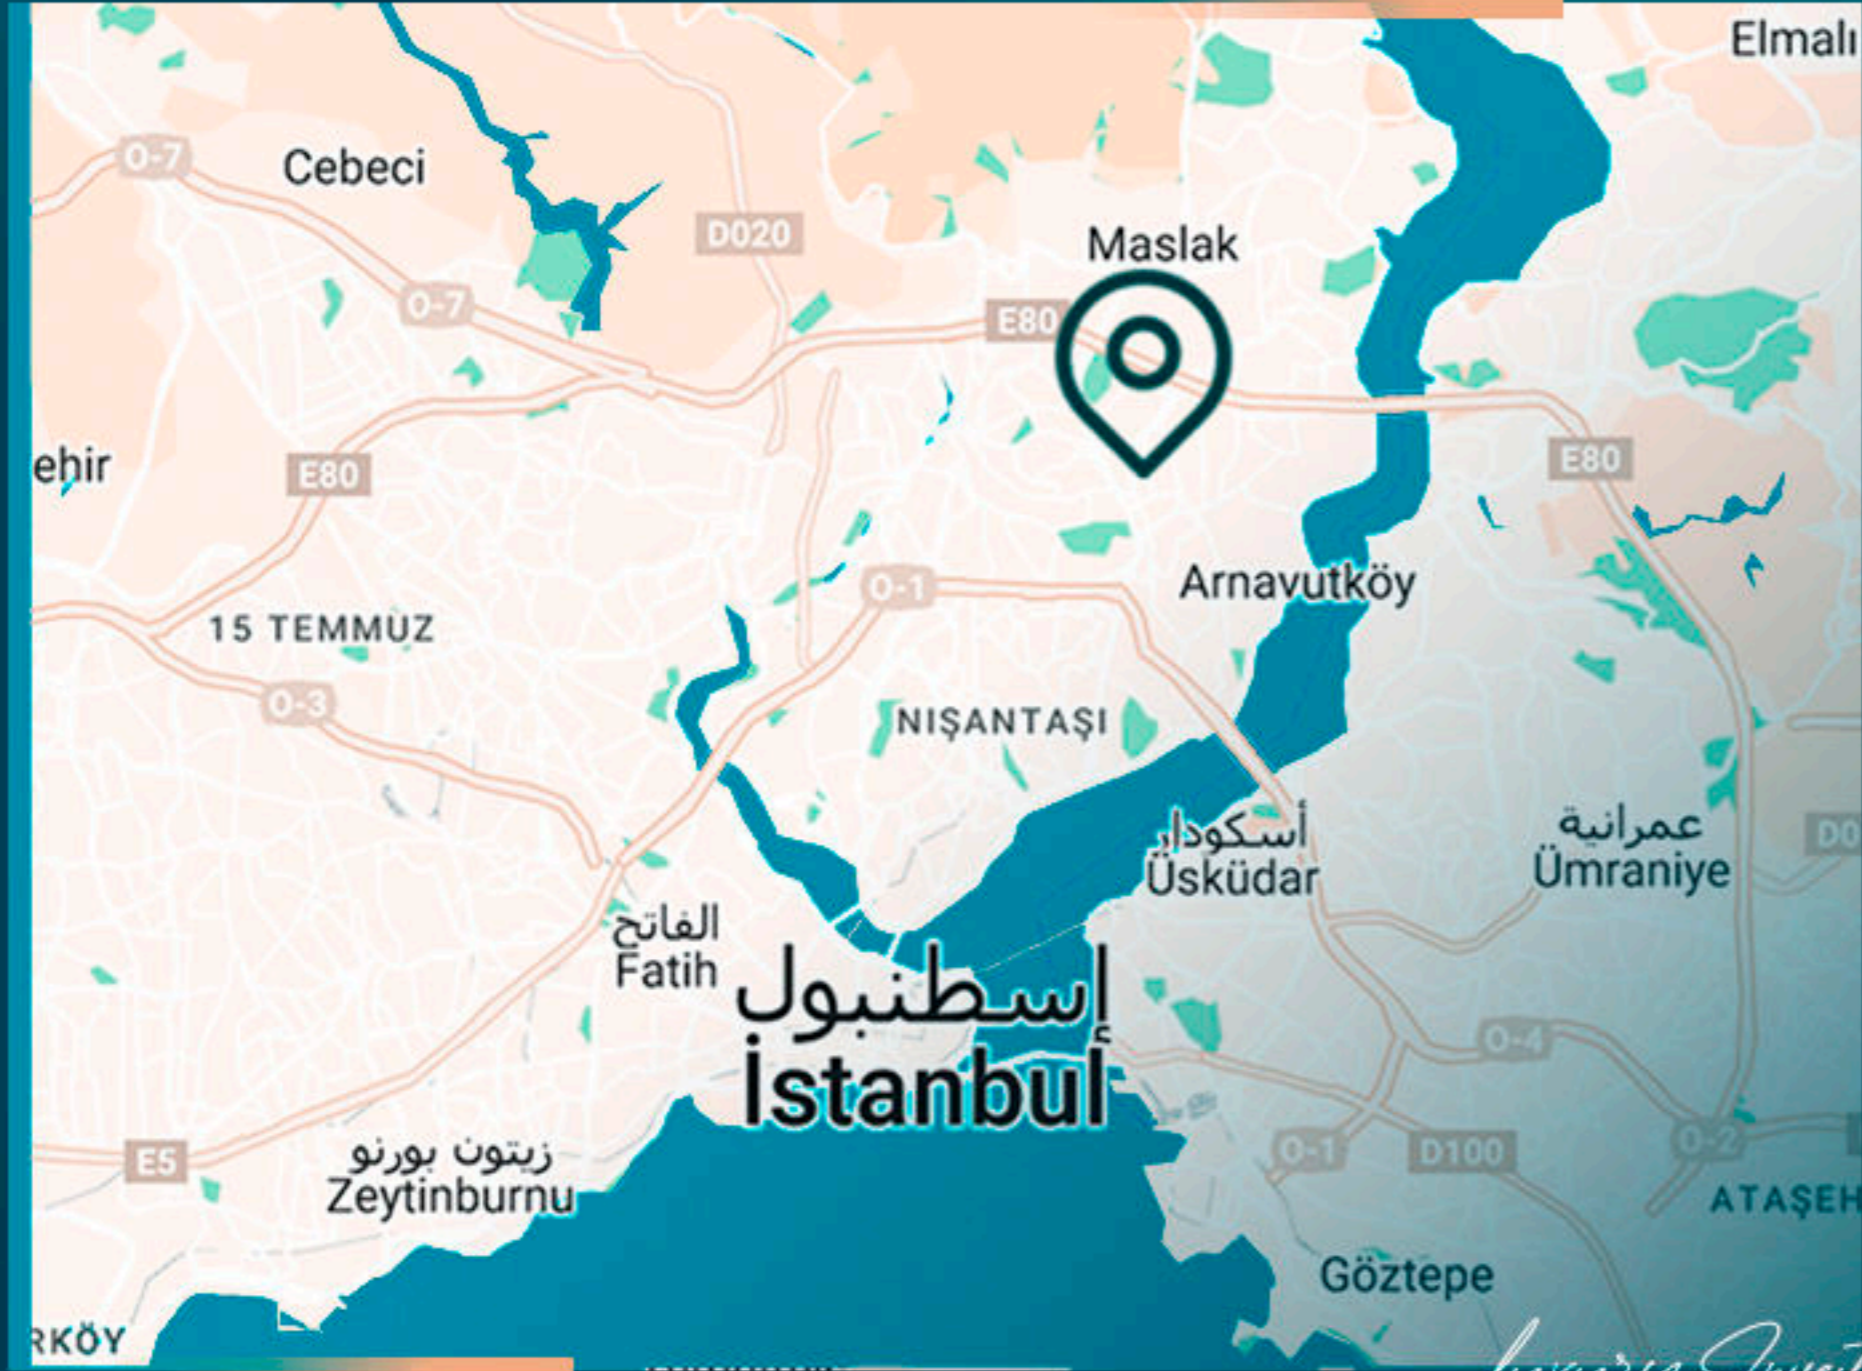

PROPERTY LOCATION

It is 10 minutes away from Levent

It is 12 minutes away from Nisantasi

It is 15 minutes away from Maslak

It is 18 minutes away from the Bosphorus

It is 20 minutes away from Topkapi

It is 30 minutes away from Istanbul Financial Centre

It is 30 minutes away from Istanbul Airport