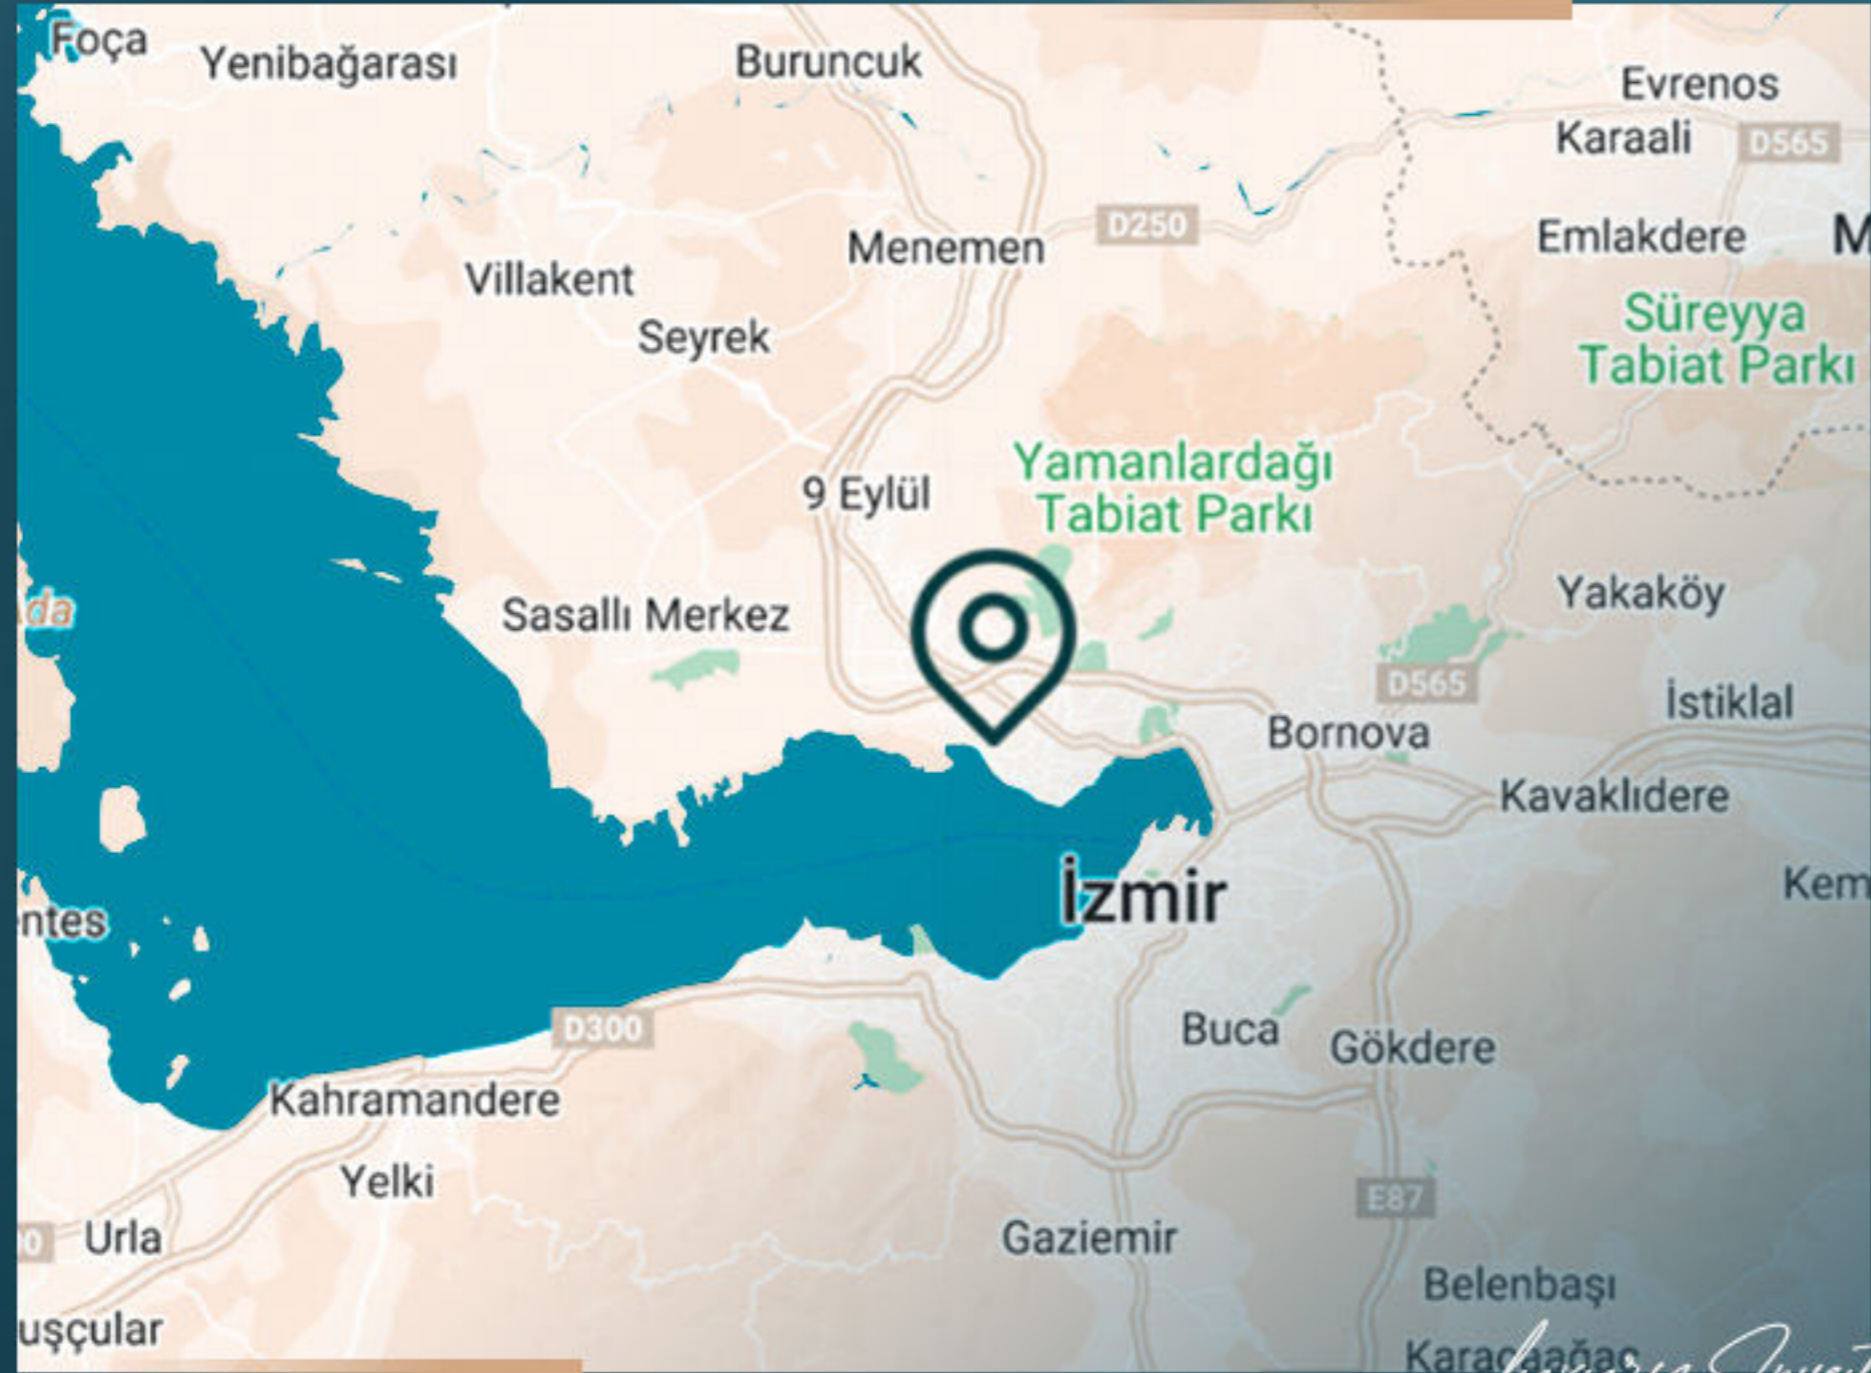

REAL ESTATE INVESTMENT

PROPERTY LOCATION

It is 1 km away from the city center

It is 1 km away from the metro station

It is 400 meters away from the tramway station

It is 3 km away from Hilltown Center

It is 2 km away from Sports International