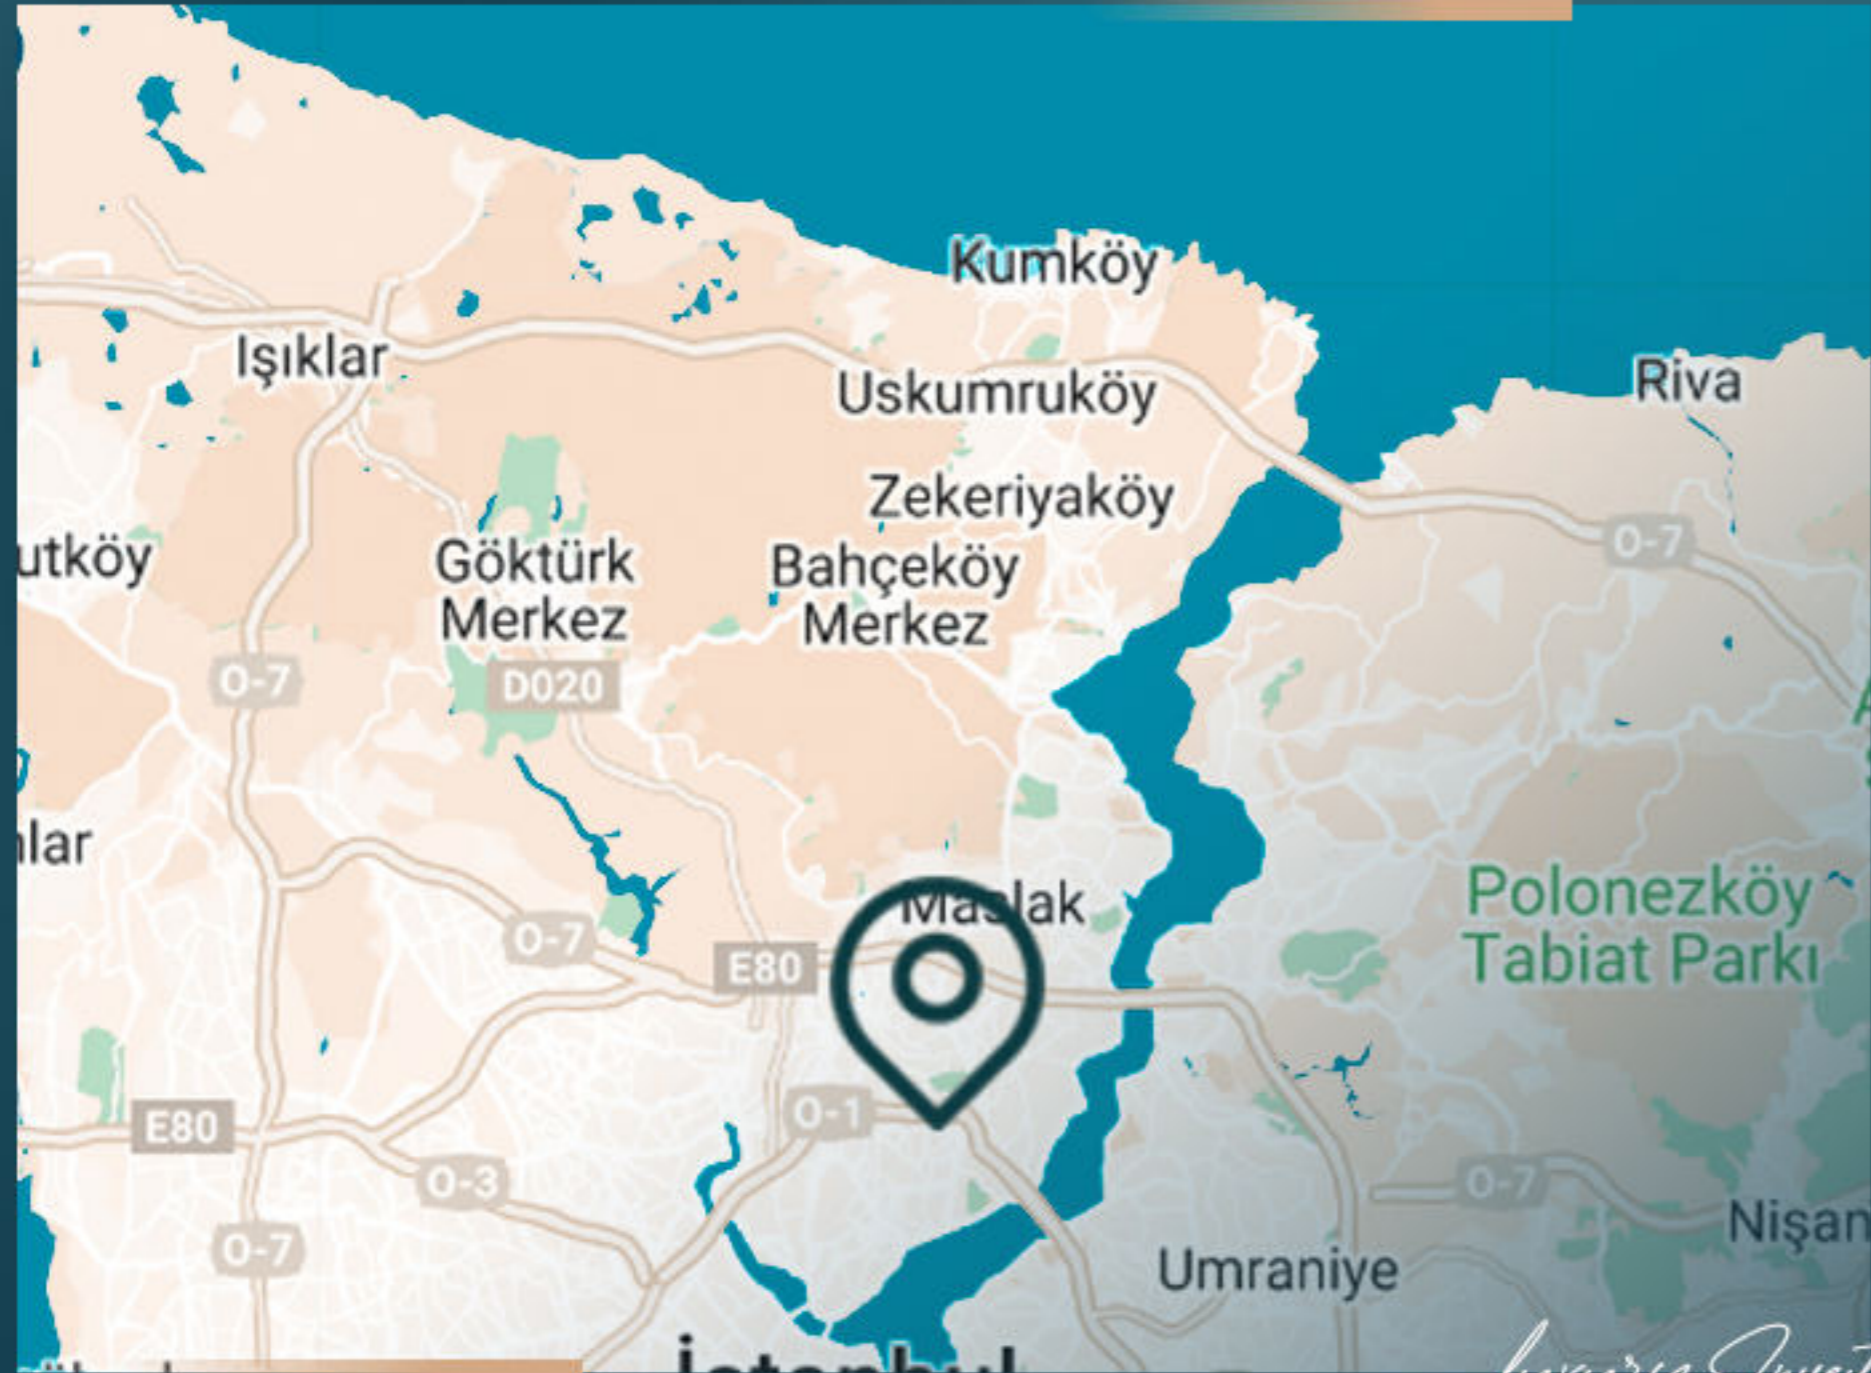

Luxury Investing

PROPERTY LOCATION

- It is 5 minutes away from the metrobus
- It is 10 minutes away from Besiktas
- It is 7 minutes away from Cevahir mall
- It is 10 minutes away from Zorlu center
- It is 20 minutes away from Taksim
- It is 5 minutes away from metro station
- It is 10 minutes away from the Bosphorus