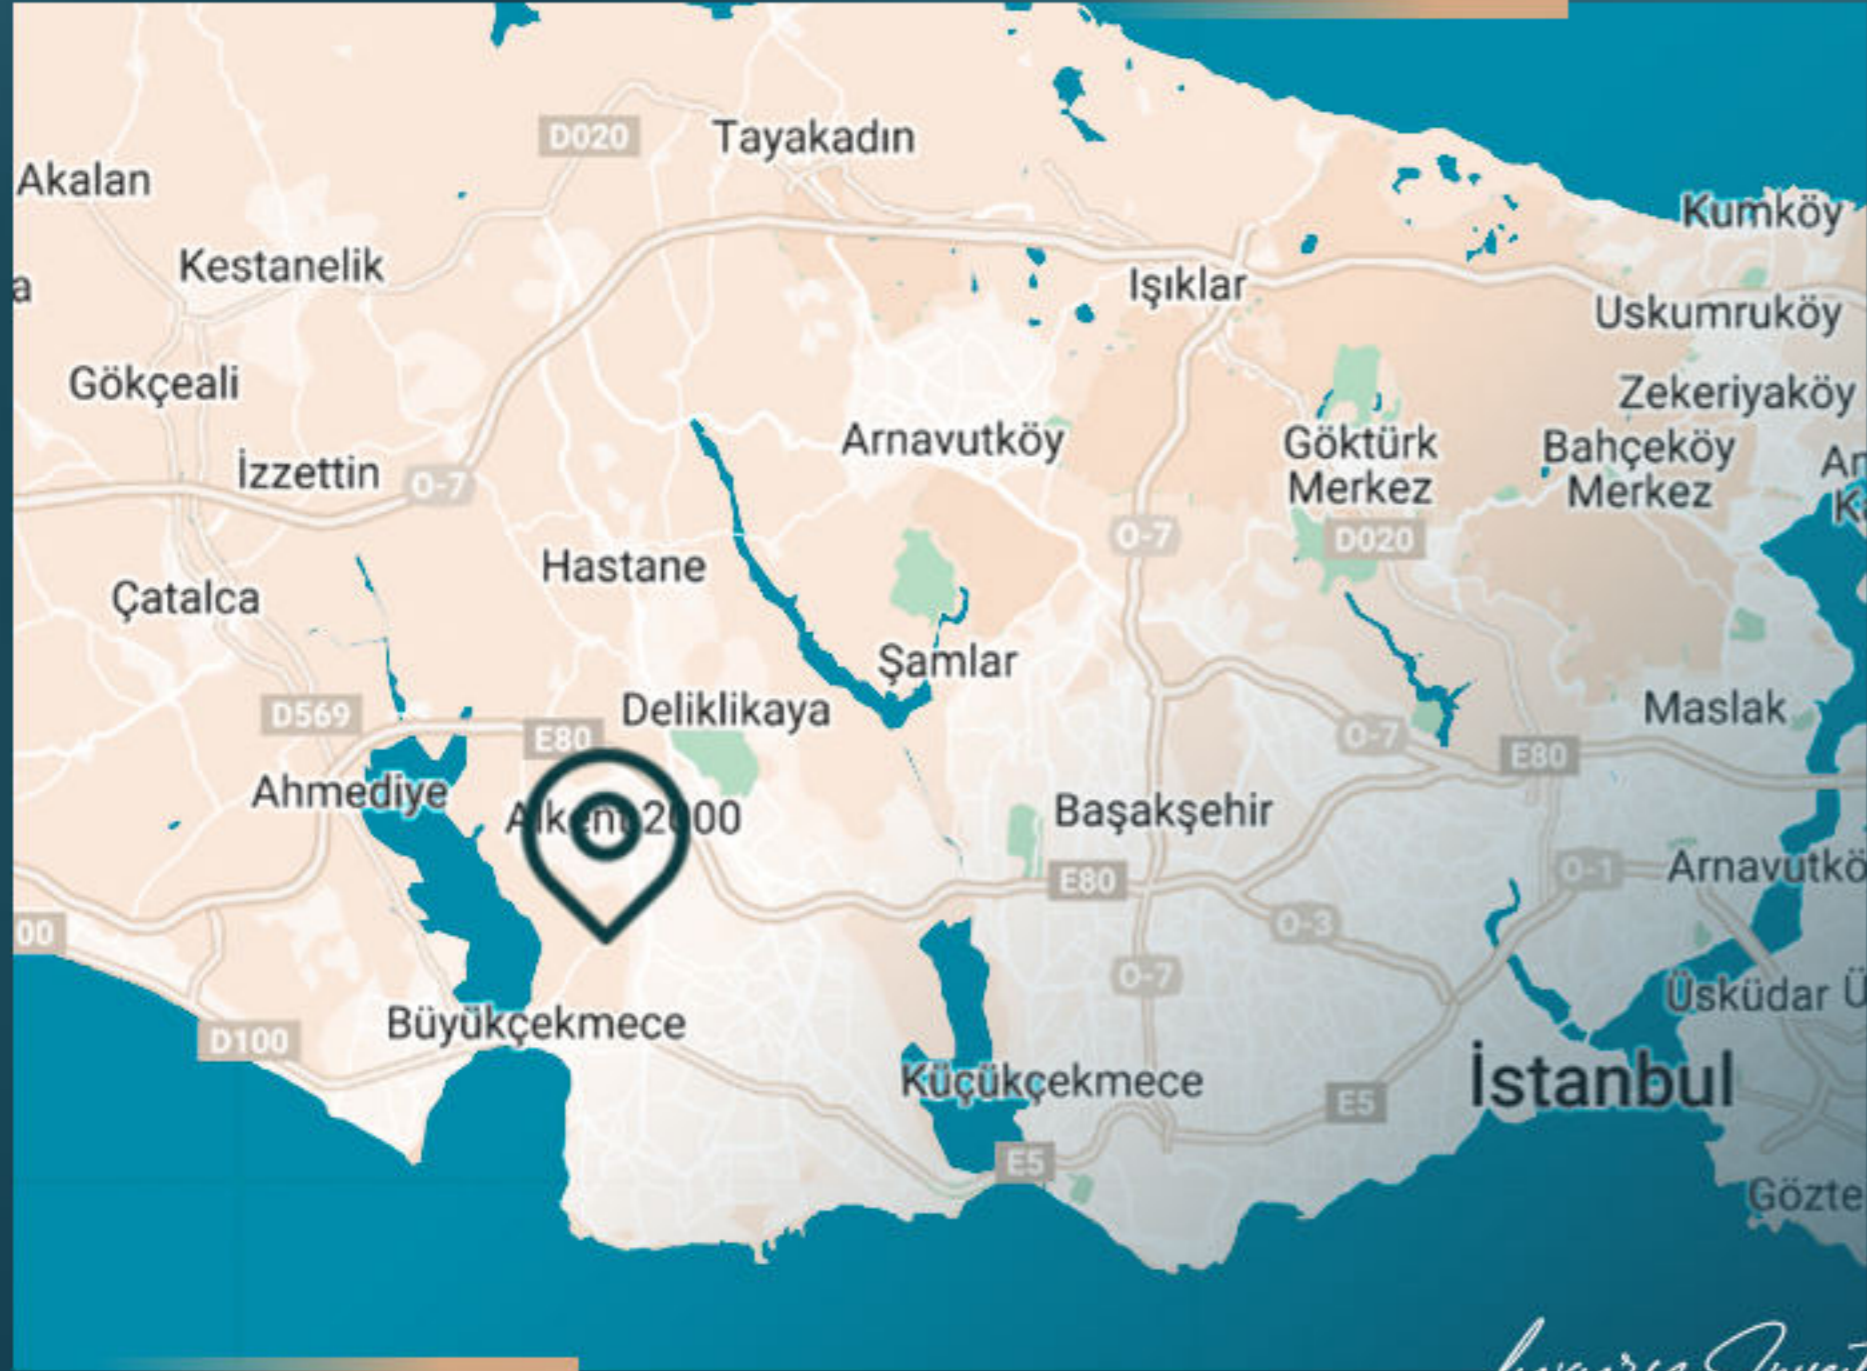

A historic opportunity of investment awaits you in Buyukcekmece district of European Istanbul.

The project has been situated at the most valuable location of Buyukcekmece, only 20 minutes away from Istanbul Airport, and 5 minutes away from the E5 highway.

The social facilities in this project will always keep your quality of life at the highest grade.

Luxury Investing

PROPERTY LOCATION

- It is 20 minutes away from Istanbul Airport
- It is 5 minutes away from E5 highway
- It is 5 minutes away from Tuyap Center
- It is 5 minutes away from hospitals
- It is 5 minutes away from the metrobus
- It is 5 minutes away from Beykent University
- It is 10 minutes away from shopping malls