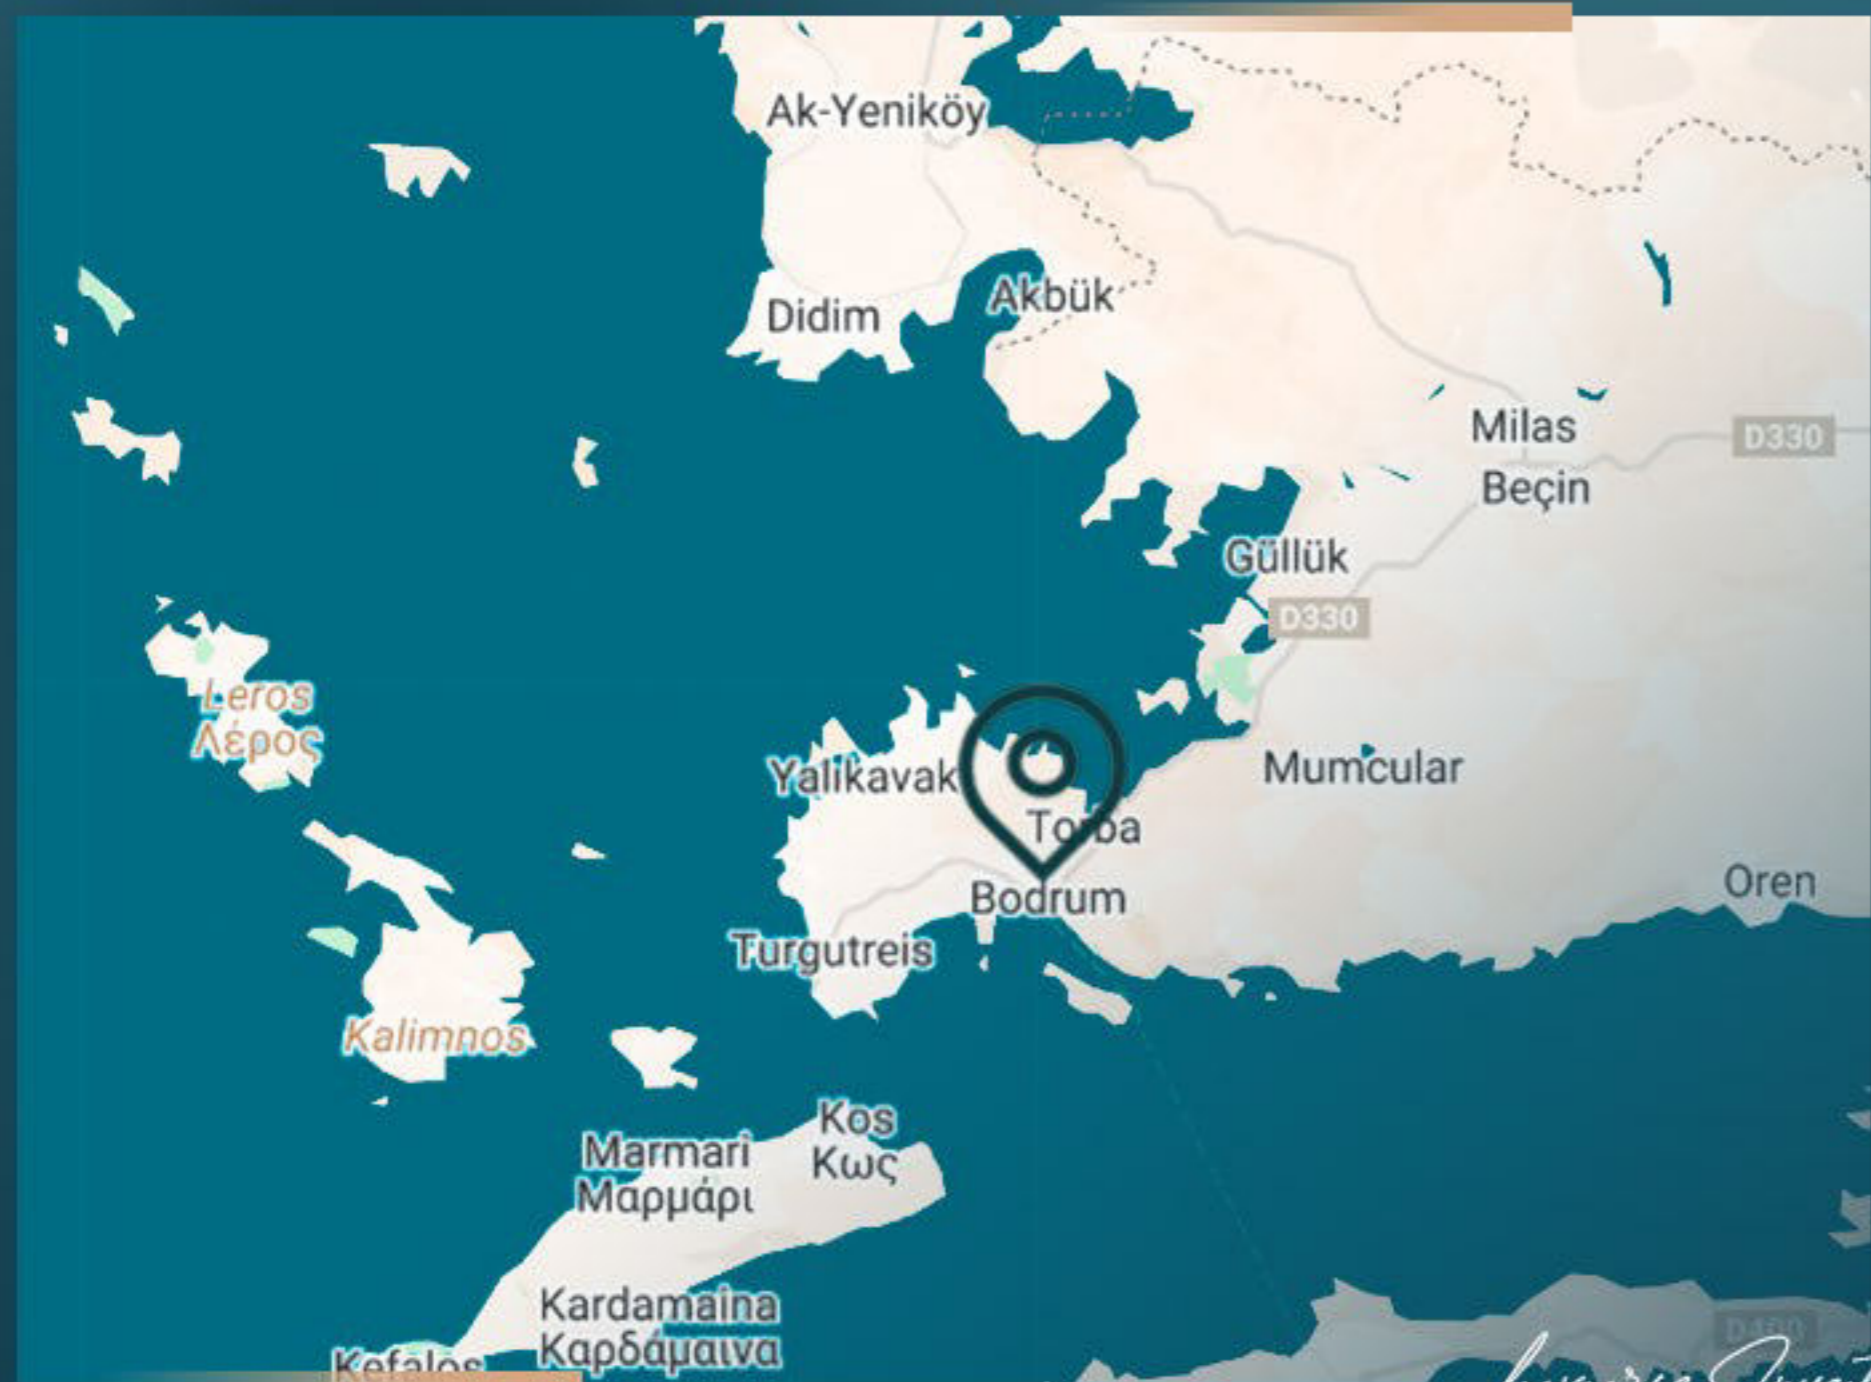

Luxury Investing

REAL ESTATE INVESTMENT

PROPERTY LOCATION

- It is 40 minutes away from Bodrum Milas Airport
- It is 15 minutes away from Bodrum Marina
- It is 15 minutes away from the beach
- It is 5 minutes away from restaurants
- It is 5 minutes away from hospitals
- It is 5 minutes away from shopping malls
- It is 5 minutes away from schools