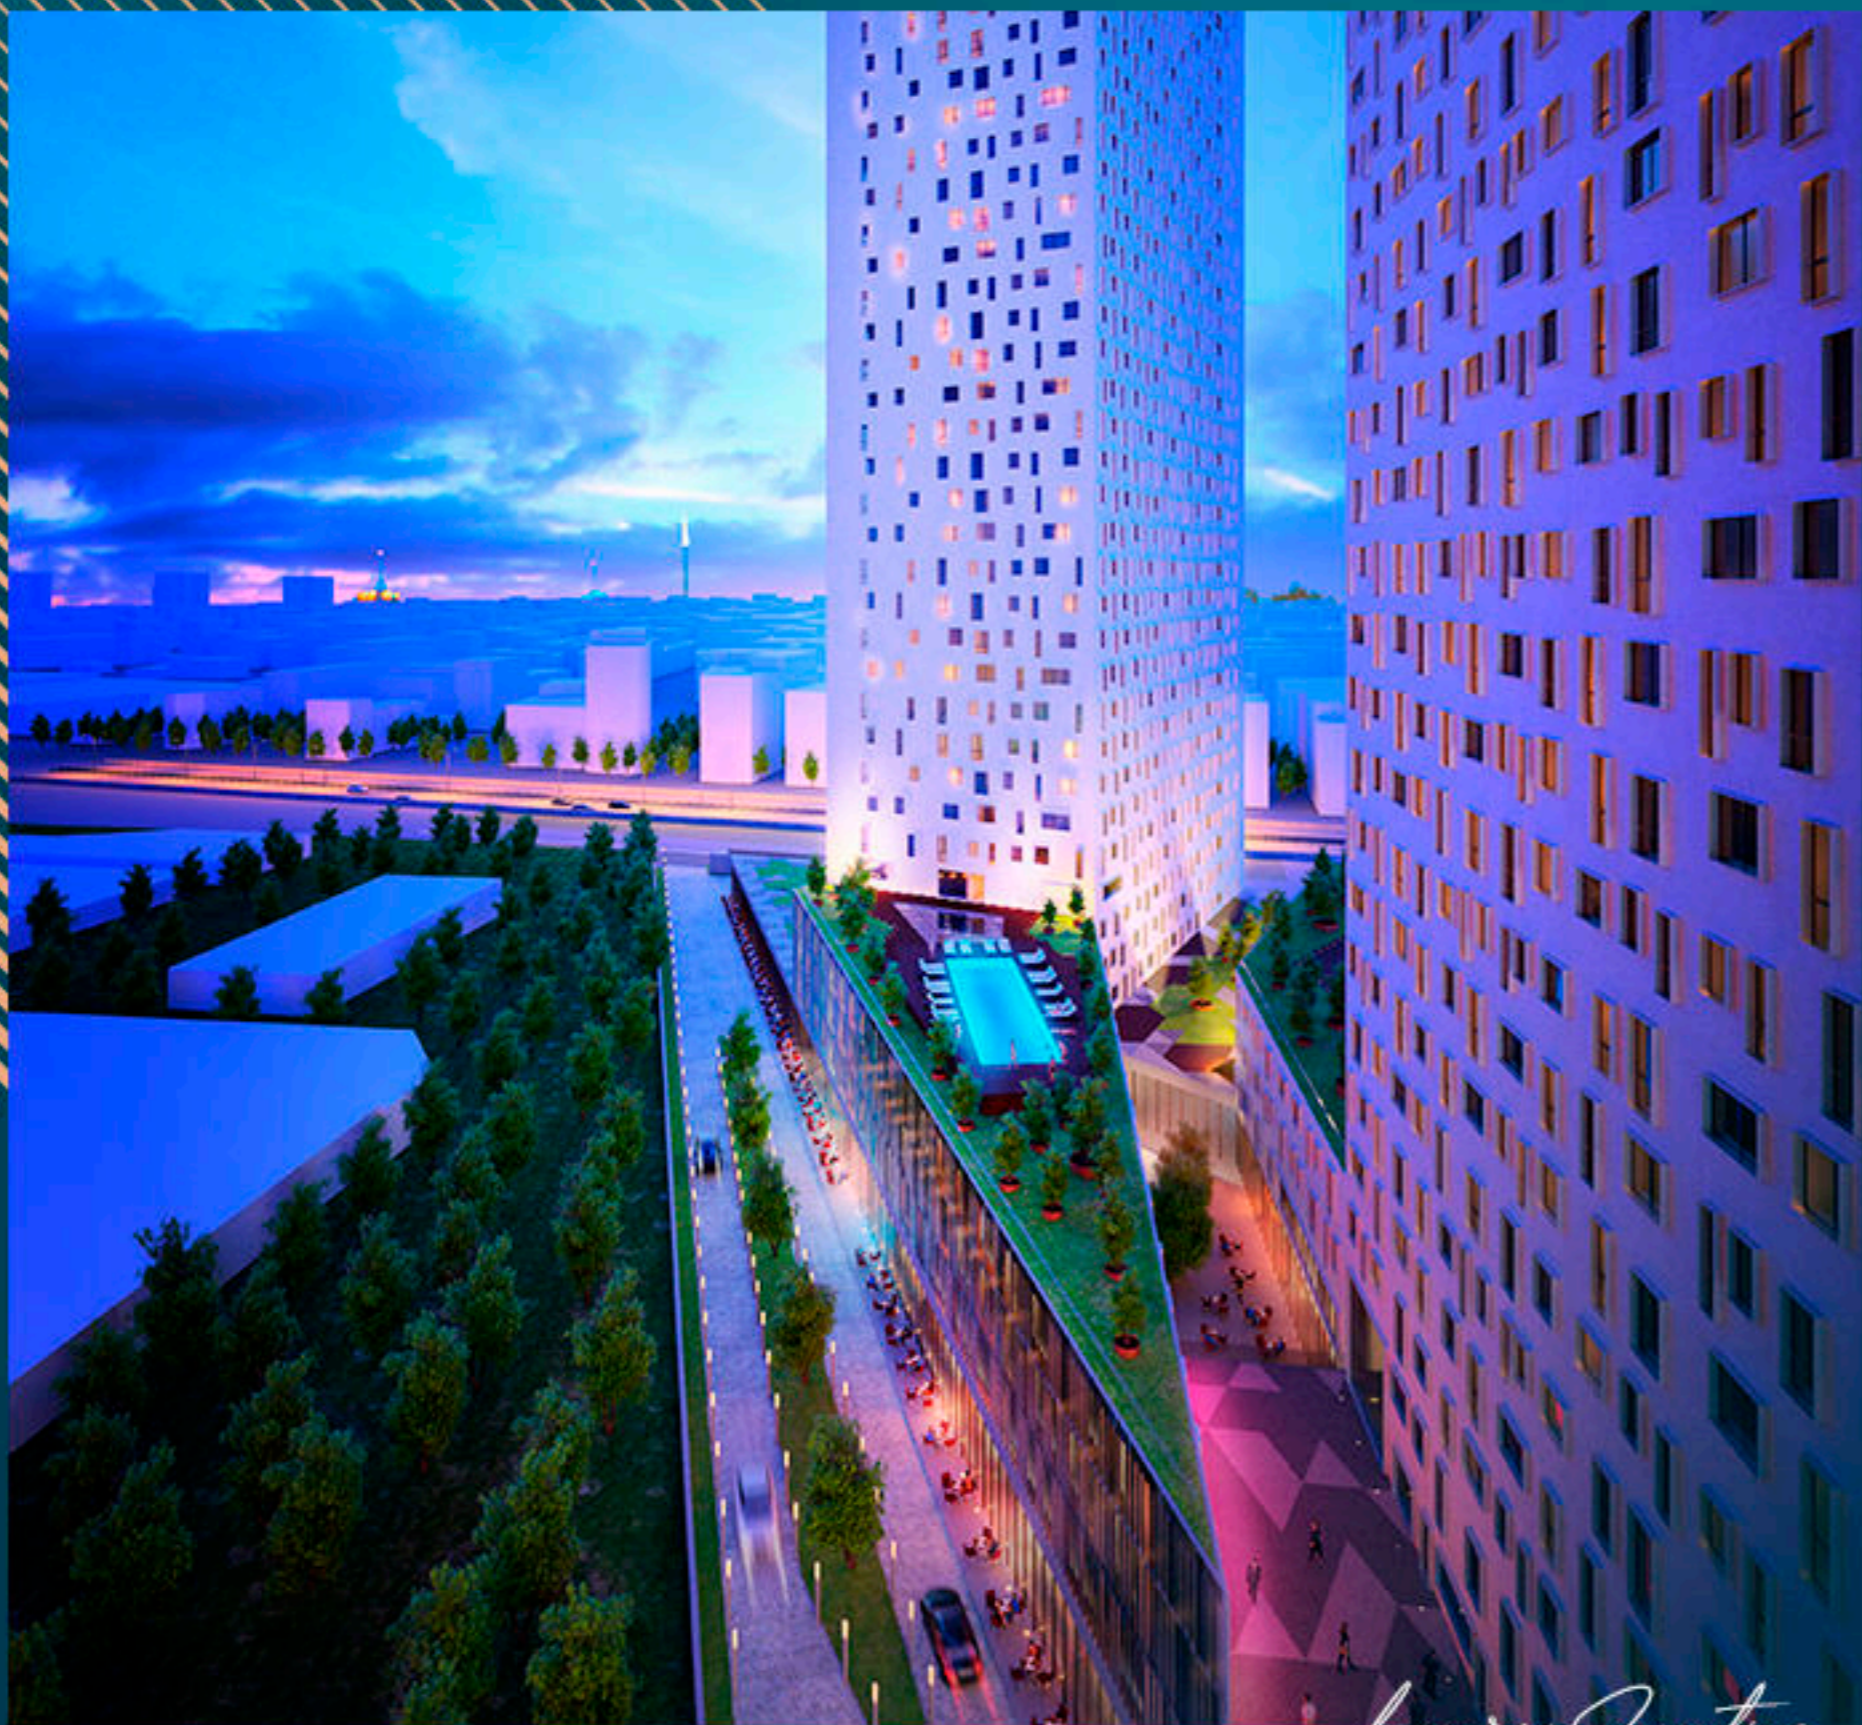

Luxury Investing

PROPERTY DETAILS

Property Type: Investment Offers

Status: For Sale

City: Istanbul

Address: Basin Express, Istanbul, Turkey