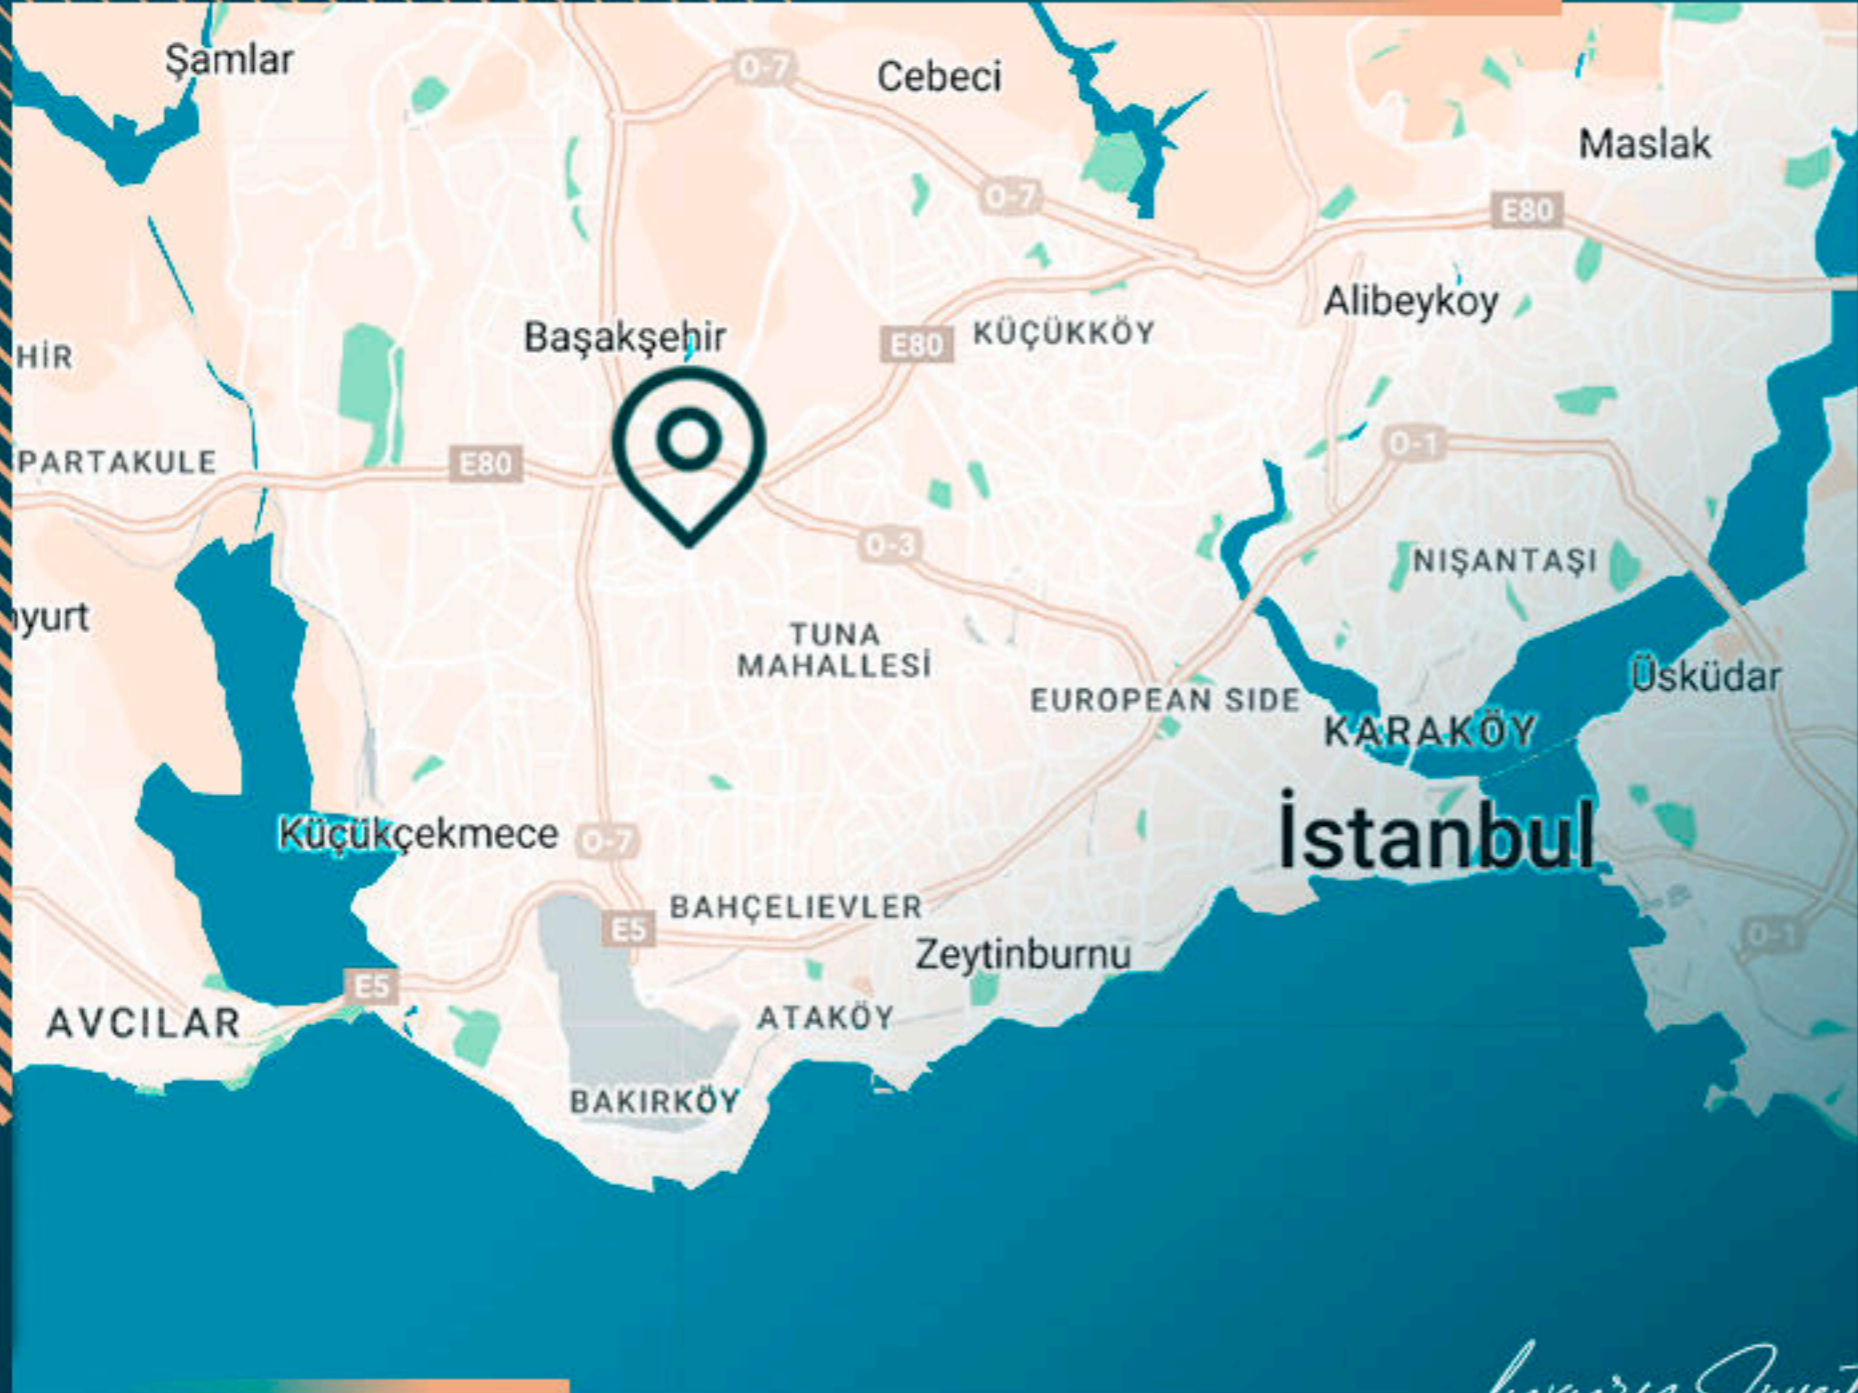

PROPERTY LOCATION

- It is 2 minutes away from Basın Express
- It is 3 minutes away from Mall of Istanbul
- It is 5 minutes away from 212 Outlet Mall
- It is 5 minutes away to the Stadium
- It is 20 minutes away from Istanbul Airport
- It is 20 minutes away from Ataturk Airport