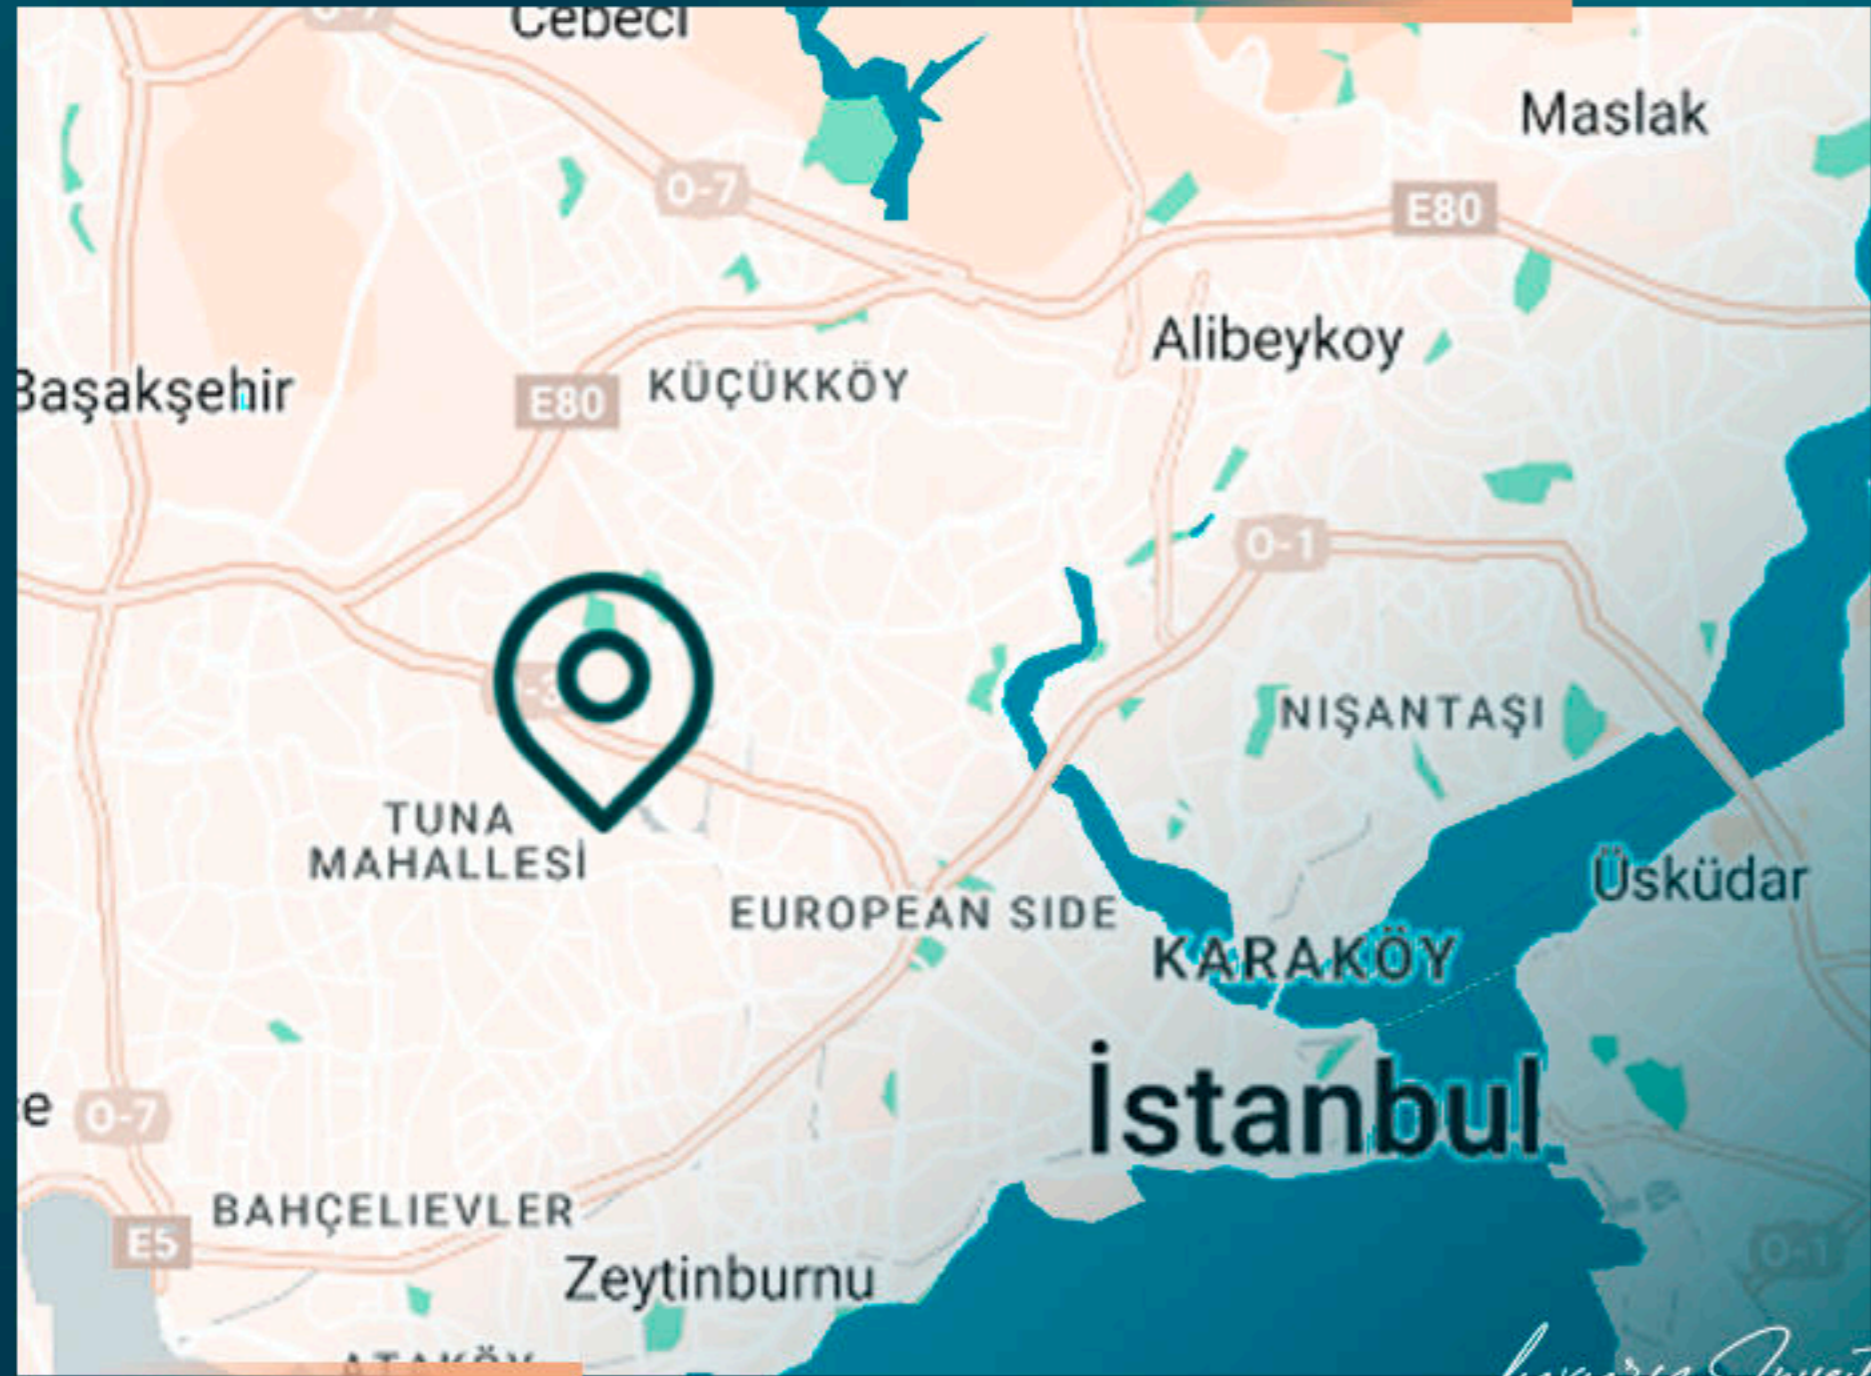

Luxury Investing

PROPERTY LOCATION

- It is 40 minutes away from Istanbul Airport
- It is 25 minutes away from the Bosphorus
- It is 15 minutes away from Avrasya Tunnel
- It is 30 minutes away from Taksim
- It is 10 minutes away from Forum Istanbul Mall