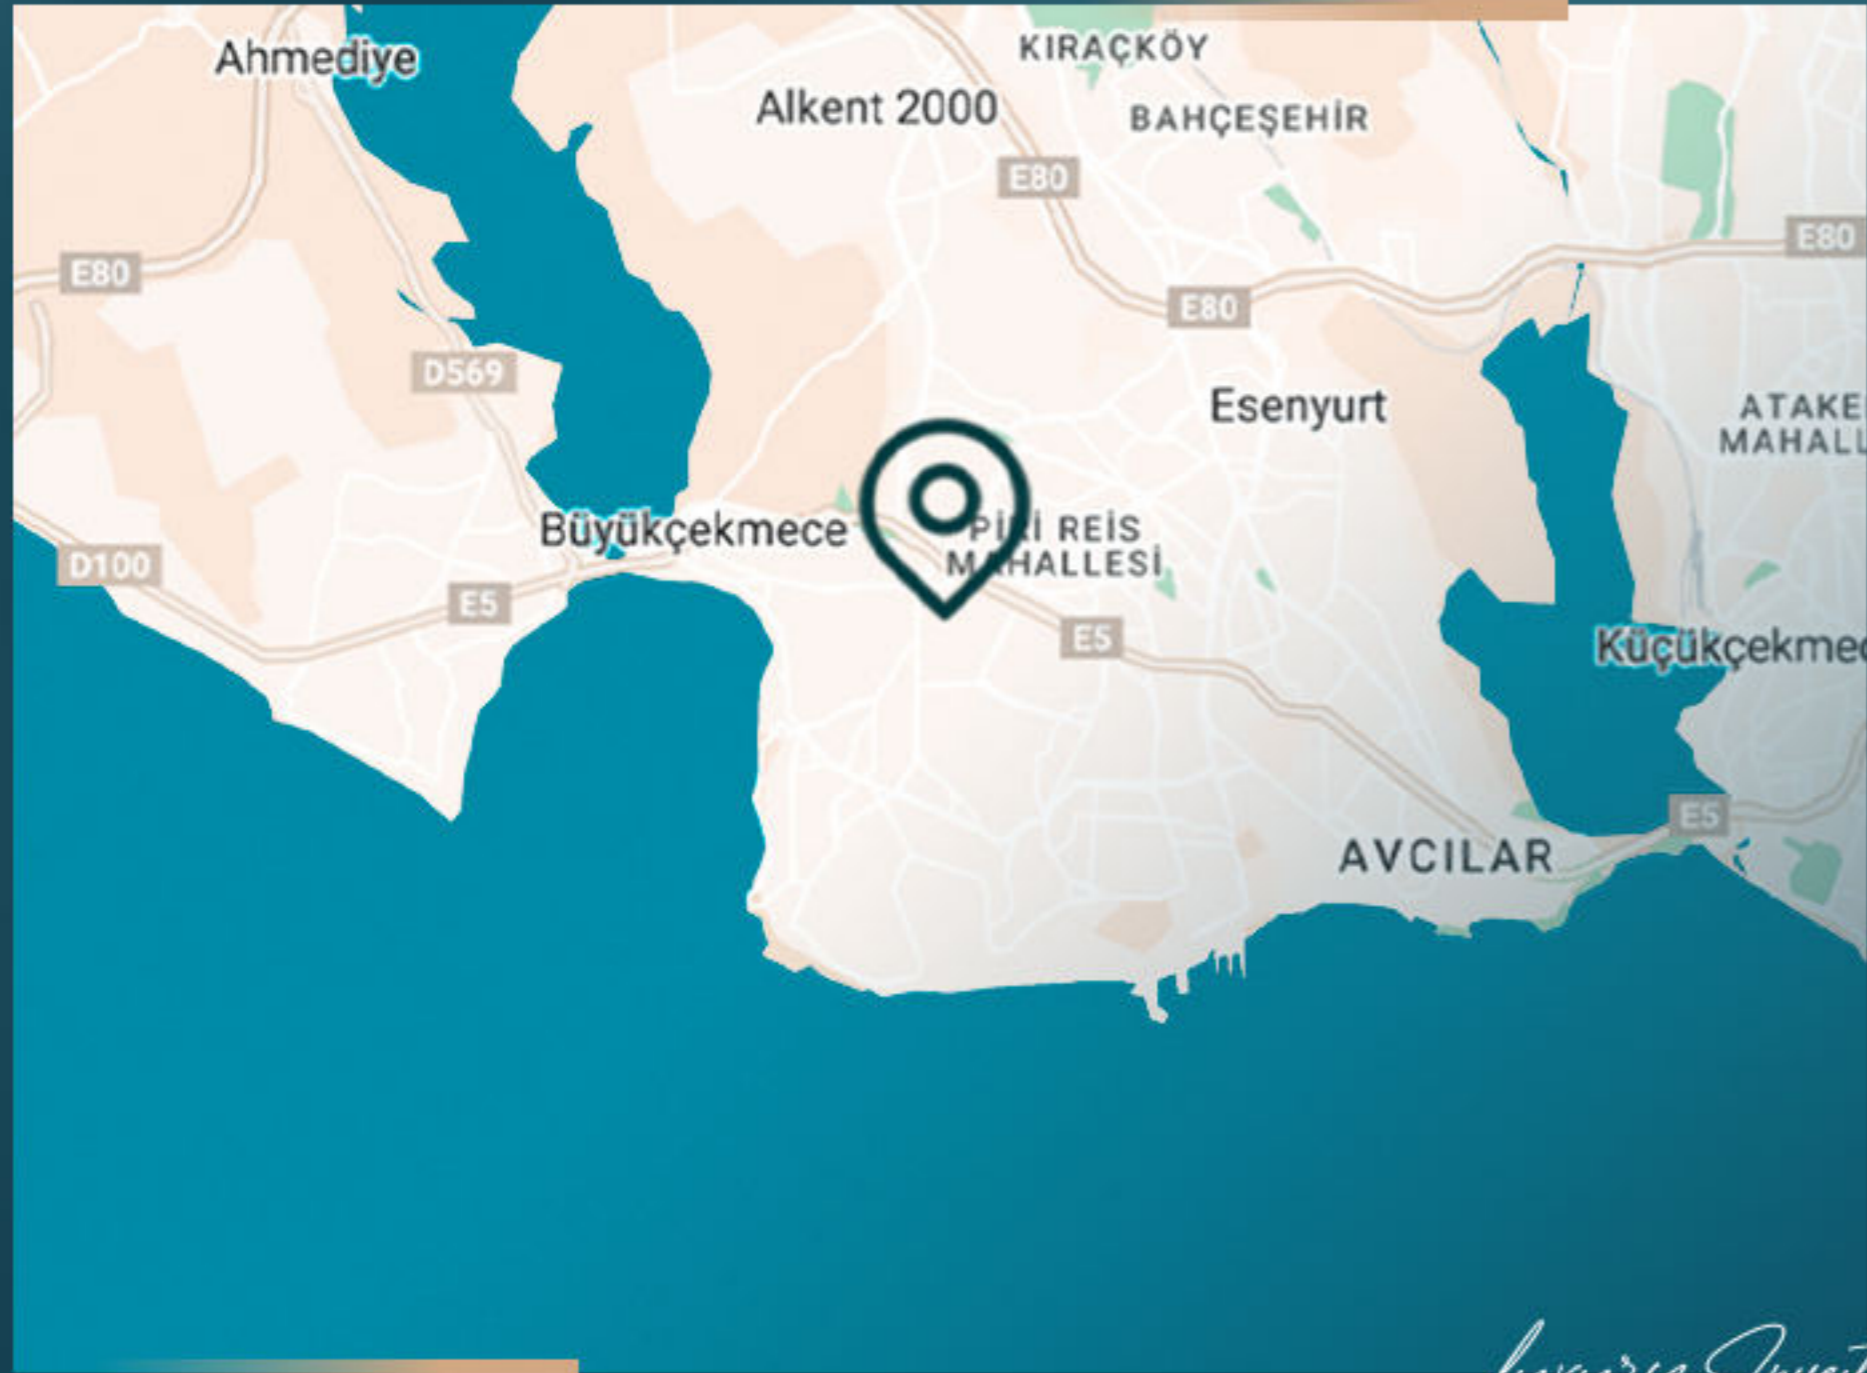

The project represents a combination of modern architecture and luxury urban lifestyle. All requirements of urban lifestyle have been professionally worked on.

REAL ESTATE INVESTMENT

PROPERTY LOCATION

- It is 3 minutes away from hospitals
- It is 5 minutes away from Marmara Park Mall
- It is 5 minutes away from the highway
- It is 5 minutes away from the metrobus
- It is 10 minutes away from Perlavista Mall
- It is 10 minutes away from Gelisim University
- It is 45 minutes away from Istanbul Airport