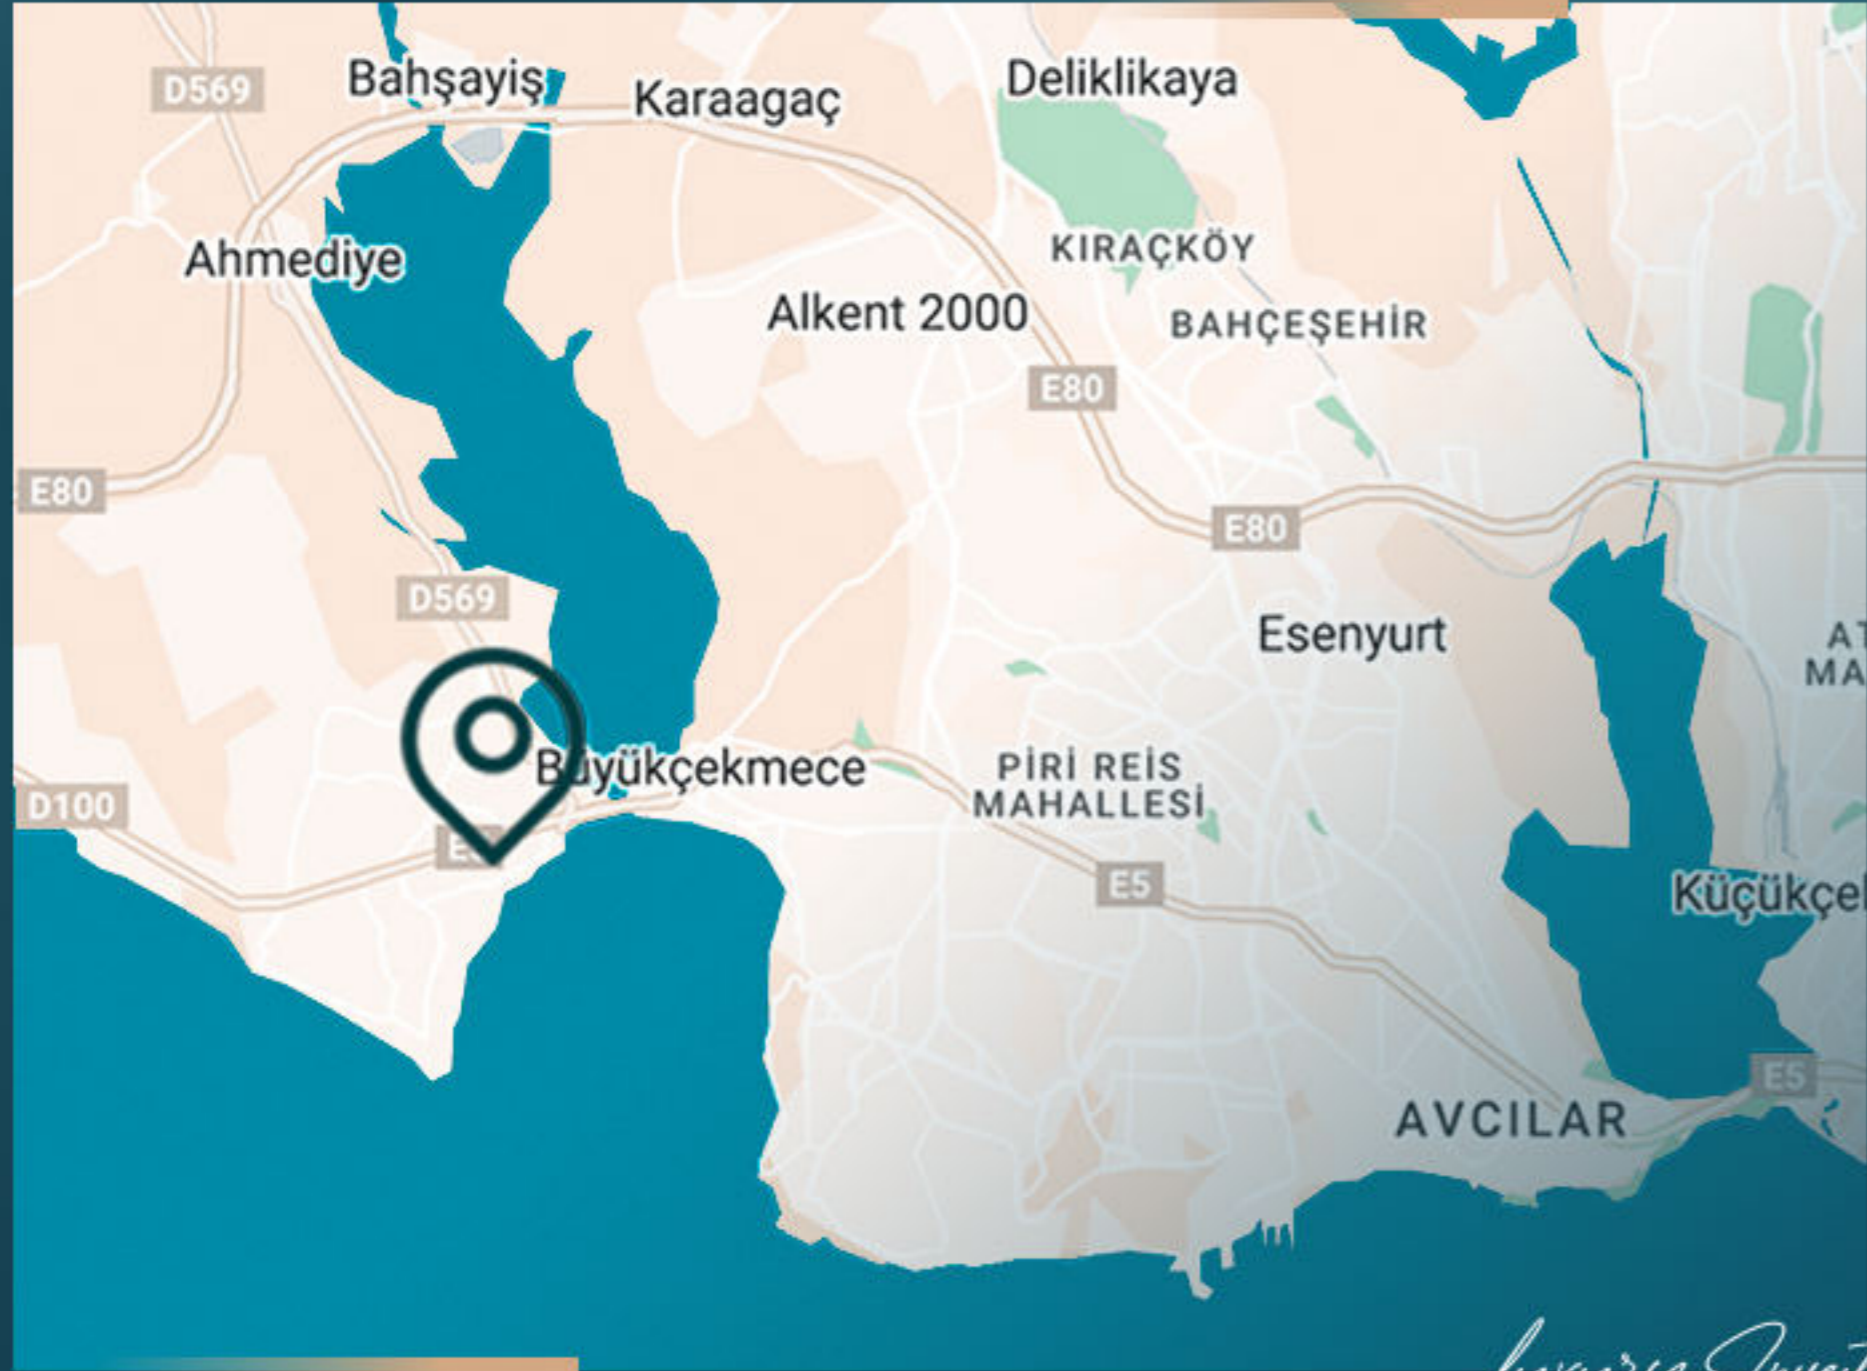

Luxury Investing

In this project, we are offering you a unique life in the heart of the sea.

The project is located in Buyukcekmece district, on the European side of Istanbul.

The project has a special location by the connection road, between the main highways E5 and E80, and it is only 30 minutes away from Istanbul Airport.

It is located next to the MimarSinan Seacoast which is the longest coastline in the area full of activities, services, restaurants, cafes and a cornice for picnic and walk.

Luxury Investing

The marin taxi, which is one of the most important features of the project, goes to the Asian side, Yalova and Bursa, located near the project.

REAL ESTATE INVESTMENT

Luxury Investing

PROPERTY LOCATION

It is 12 minutes away from Atrius Mall

It is 12 minutes away from Aydın Medical University

It is 5 minutes away from hospitals

It is 5 minutes away from schools