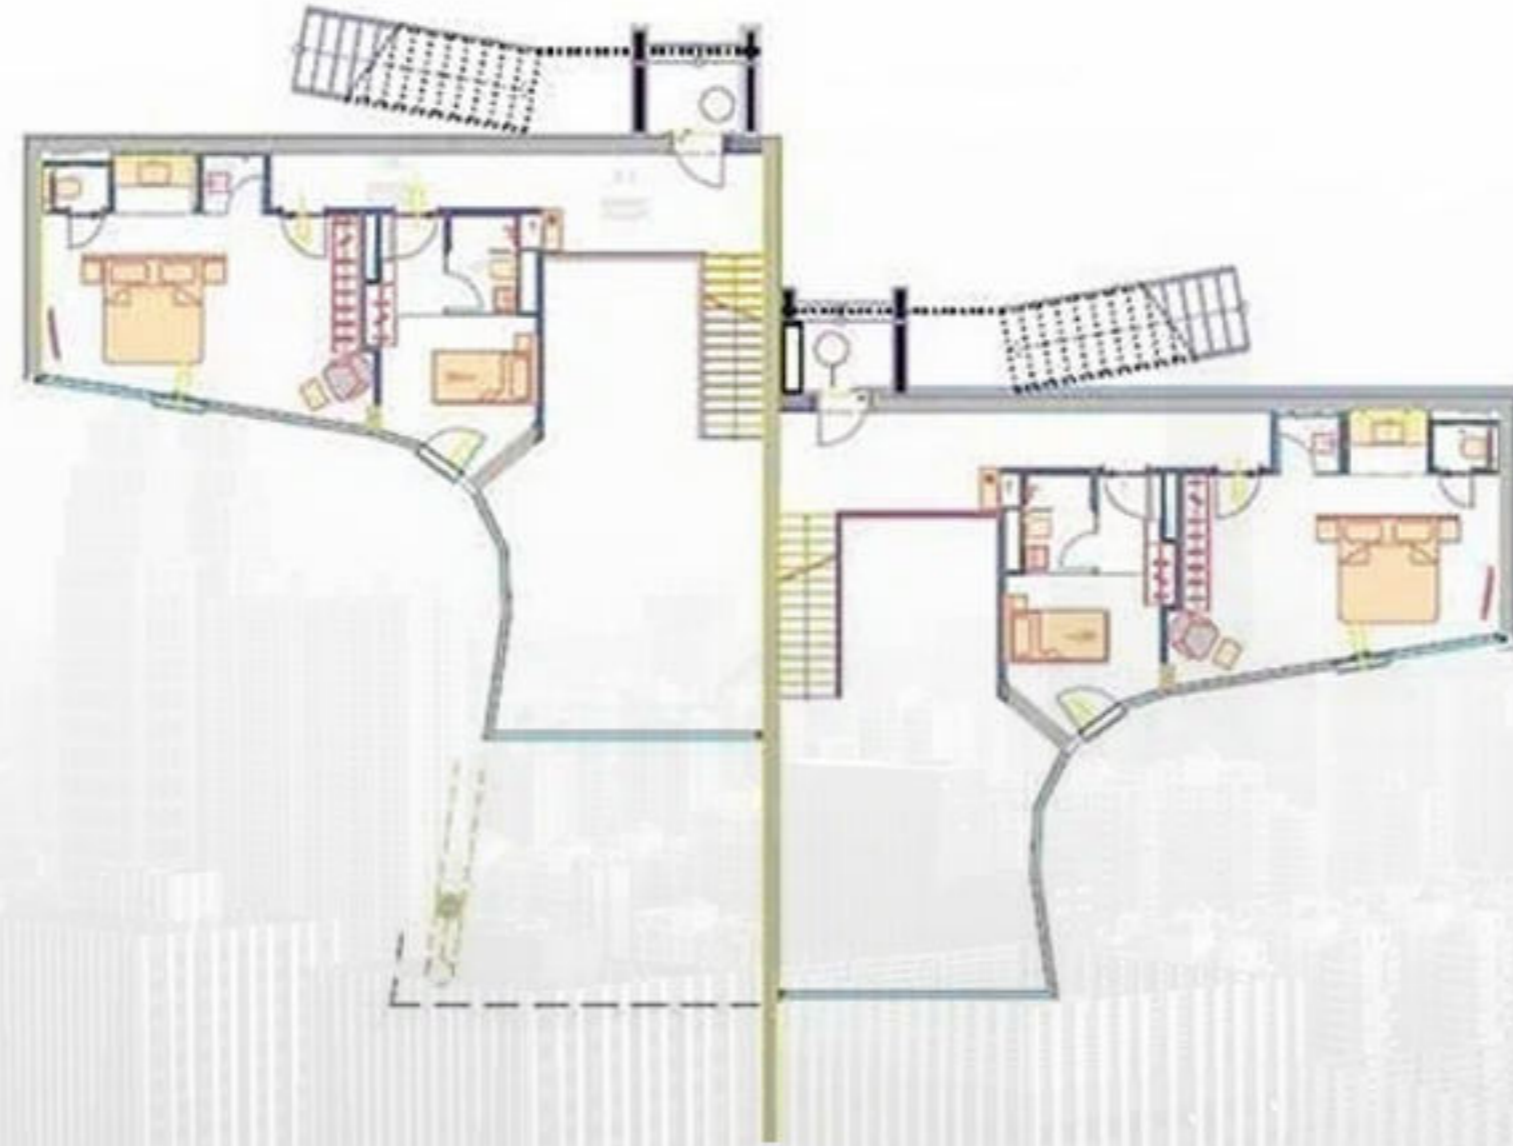

GARDEN DUPLEX - UPPER FLOOR
BAHÇE DUBLEKSLERİ - ÜST KAT