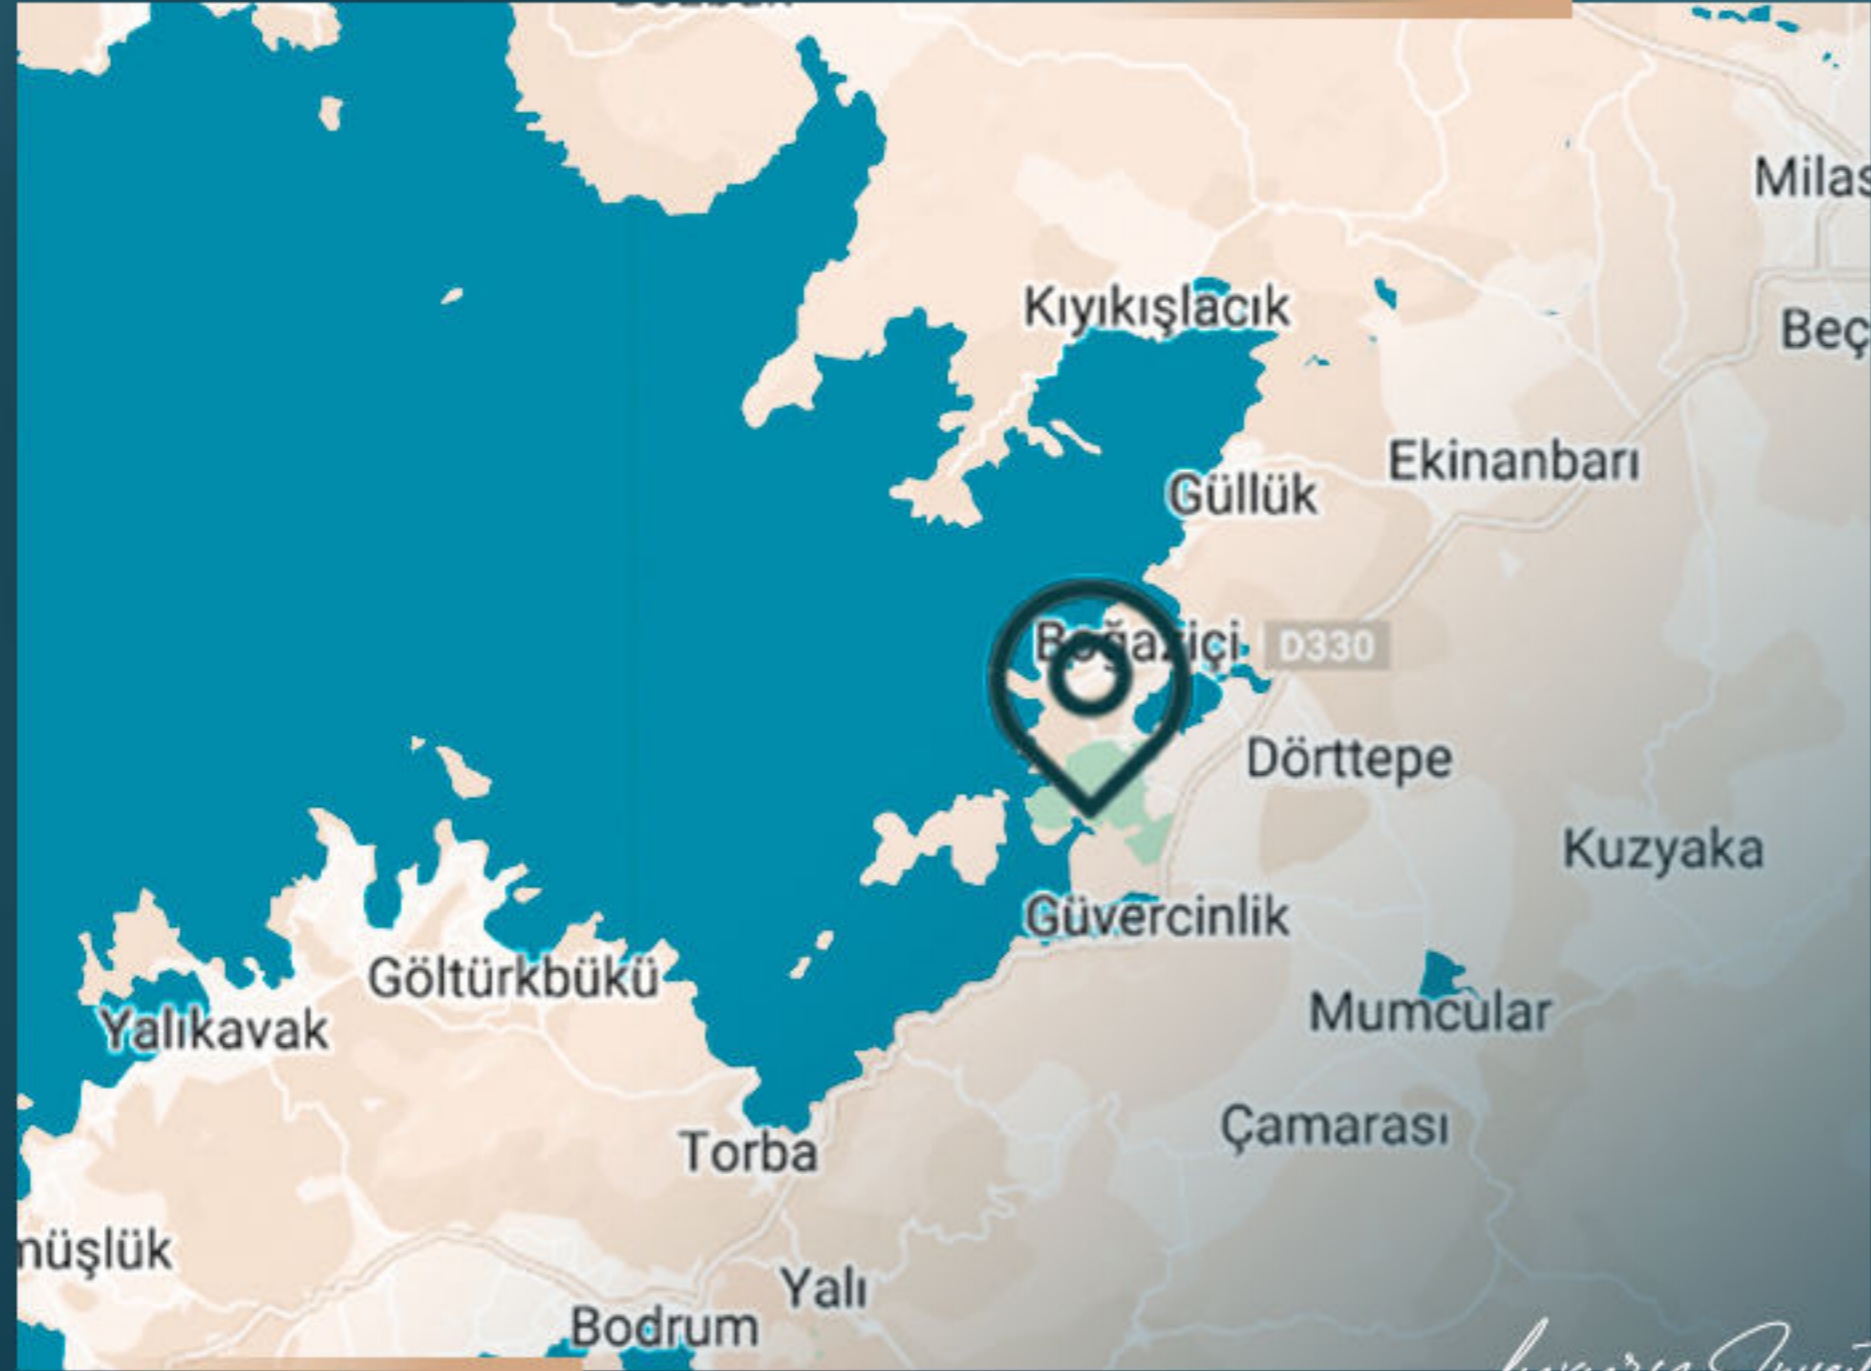

Le Meridien Bodrum Beach Resort invites you to a wellness paradise with its isolated and hygienic villa and residence accommodation facilities spread over an area of 83.000 sqm.

Luxury Investing

42.000 sqm of the project for residences and 41.000 sqm for a hotel.

Le Meridien Bodrum Beach Resort brings comfort, service quality, isolation, disinfection and trust to the top with its location that embraces a lush green peninsula only 15 minutes from the airport, 650 m white sand beach, magnificent sea, healthy and organic cuisine that strengthens your immunity.

REAL ESTATE INVESTMENT

PROPERTY LOCATION

It is 27 km away from Bodrum Center
It is 13 km away from Bodrum Airport

Luxury Investing

Luxury Investing

PROPERTY FEATURES

Swimming Pool

Garage