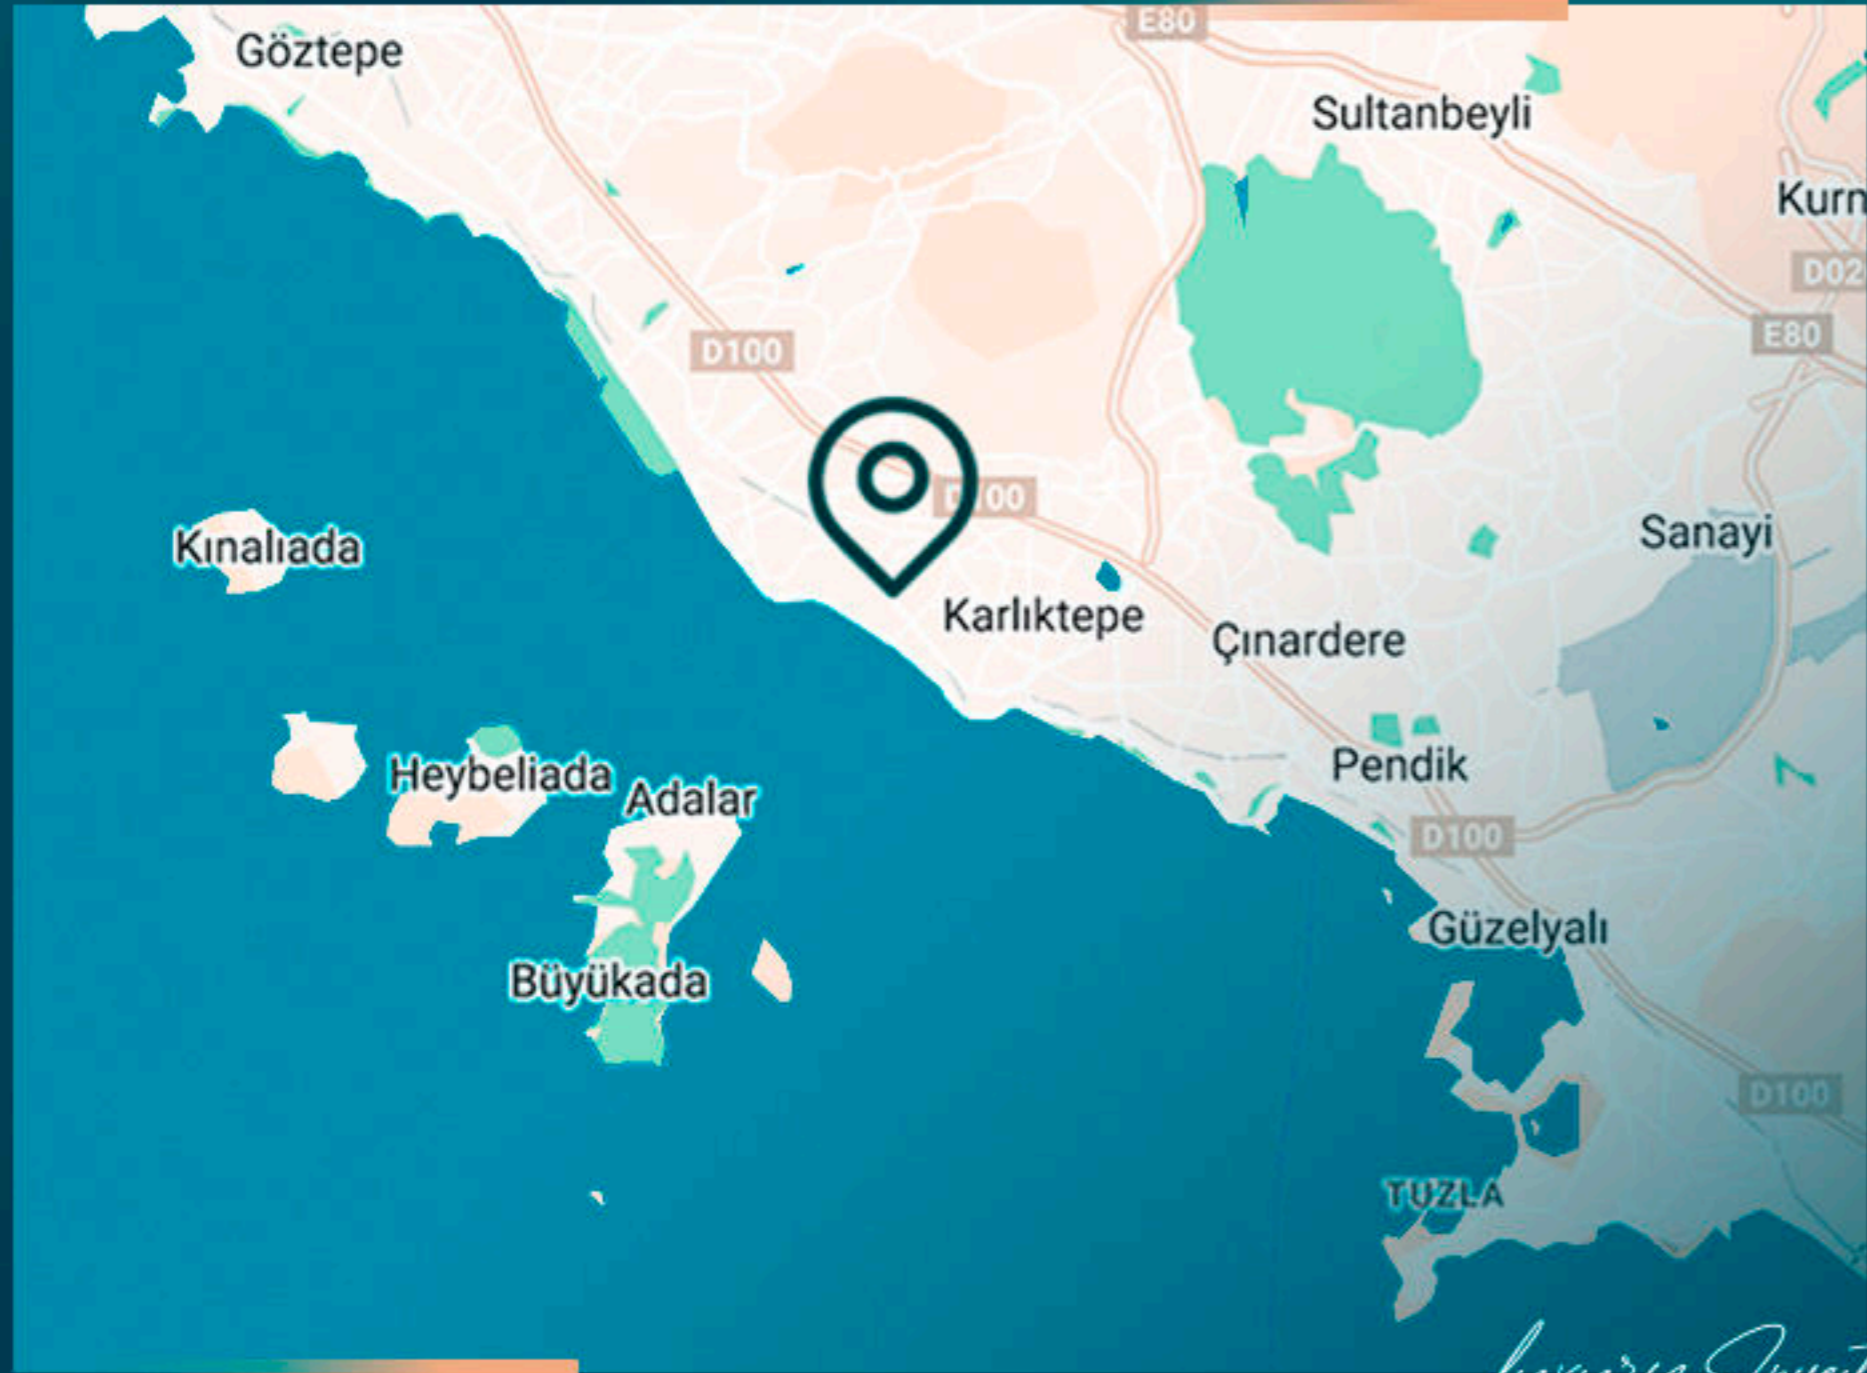

REAL ESTATE INVESTMENT

Luxury Investing

PROPERTY LOCATION

- It is 6 minutes away from hospitals
- It is 10 minutes away from universities
- It is 5 minutes away from schools
- It is 2 minutes away from E5 highway
- It is 5 minutes away from metro station
- It is 8 minutes away from Istmarina mall
- It is 30 minutes away from Sabiha Airport