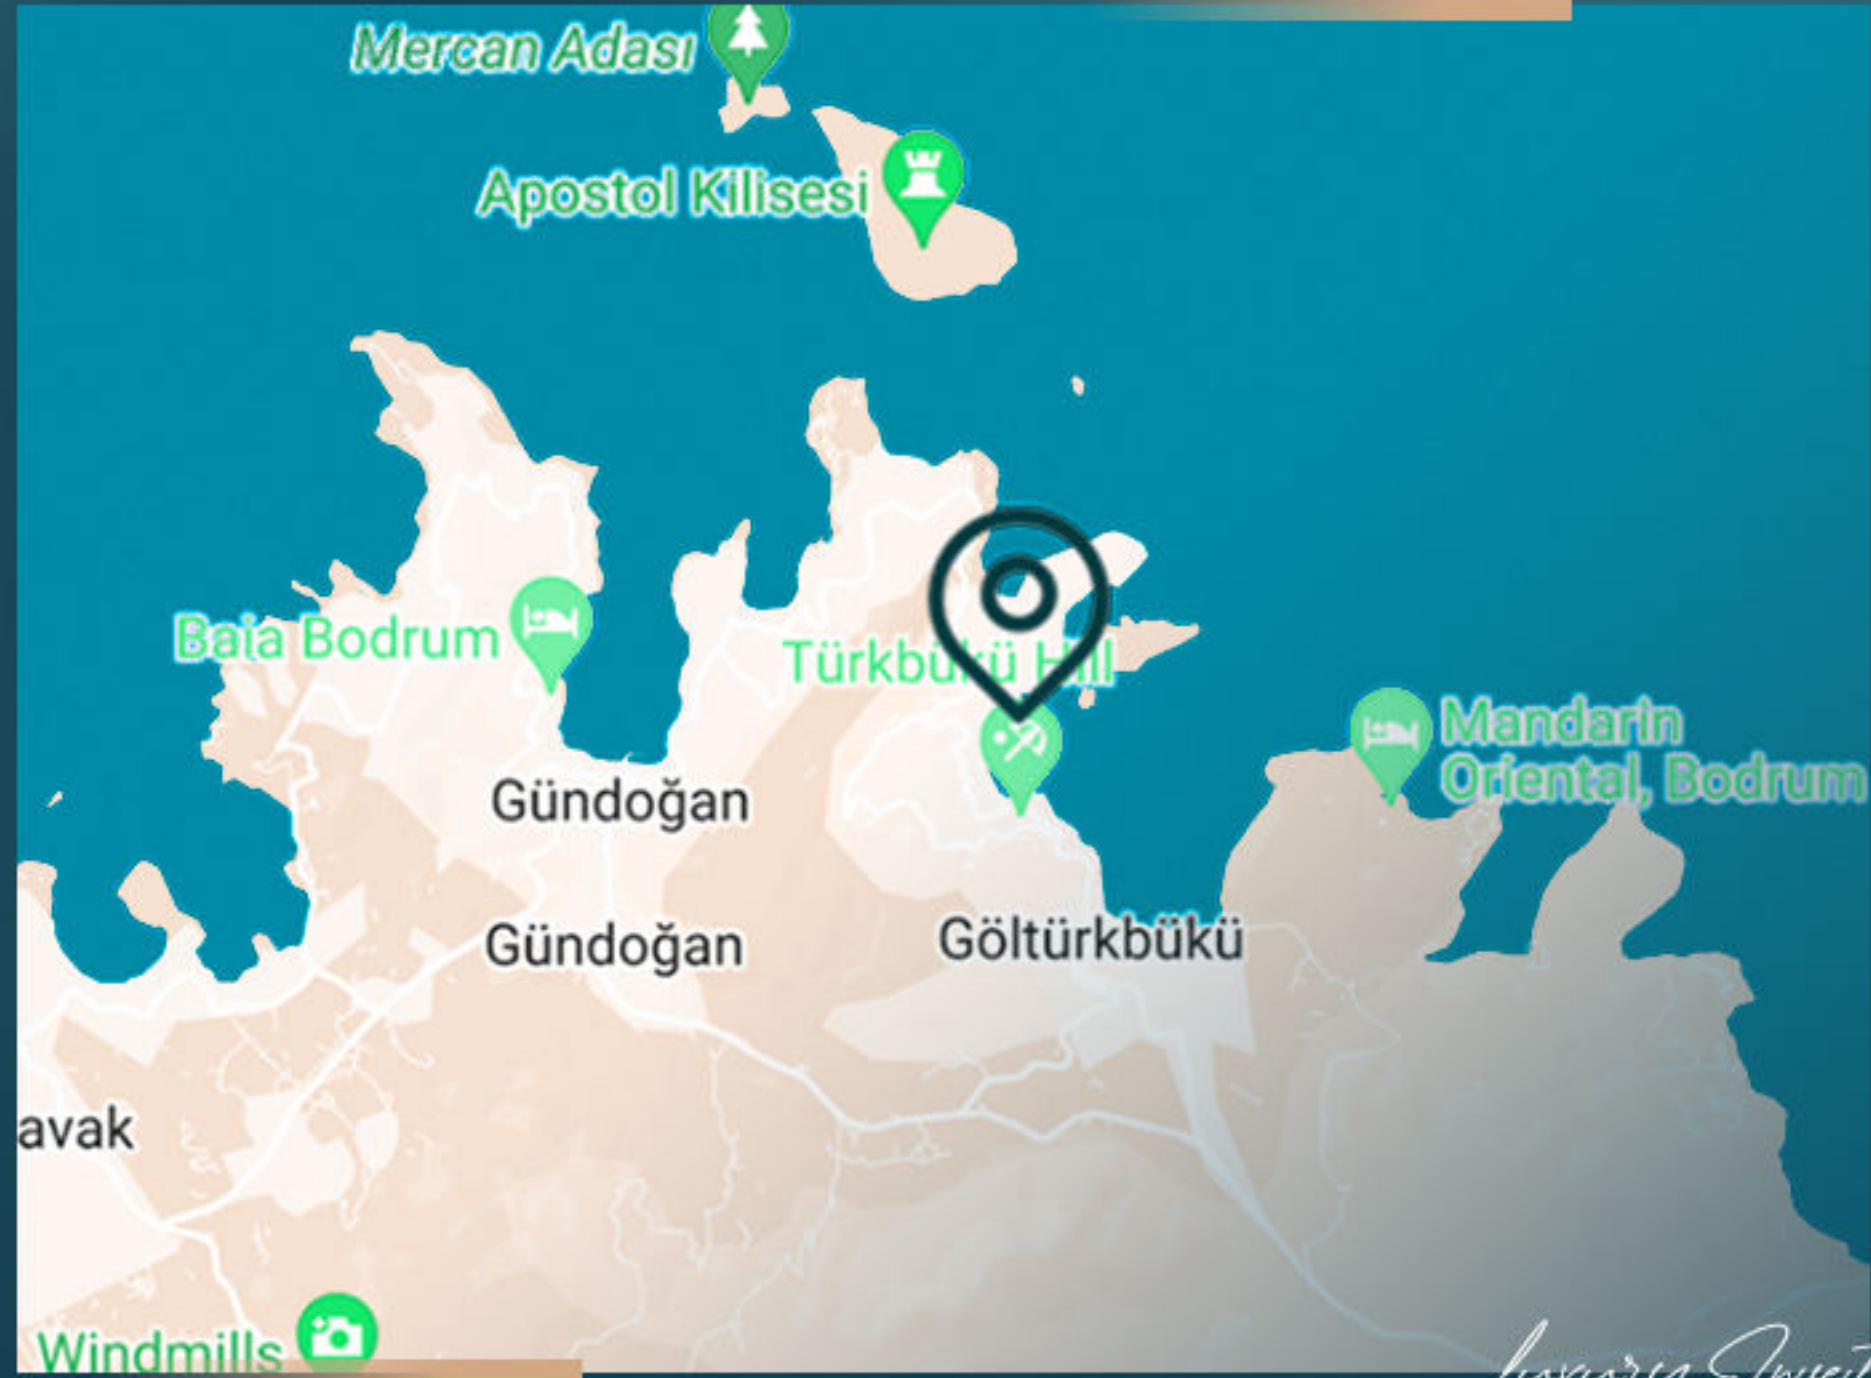

Luxury Investing

A captivating setting where Bodrum's lush greenery and turquoise waters cross paths, the project is situated right in the center of this magnificent location. Designed to capture the perfect combination of opulence and serenity, this project oozes a peaceful balance between the luxurious ease of a modern villa and a secluded Aegean escape.

Standing out with its impeccable views of the Aegean and picturesque flora, the project's convenient location and proximity to the most beautiful coasts of Bodrum provides its residents with unmatched comfort.

PROPERTY LOCATION

It is 9 km away to Golturkbuku

It is 18 km away to Yalikavak

It is 20 km away to Palmarina

It is 12 km away to Gundogan

It is 15 km away to Central Bodrum

It is 40 km away to Milas Bodrum Airport