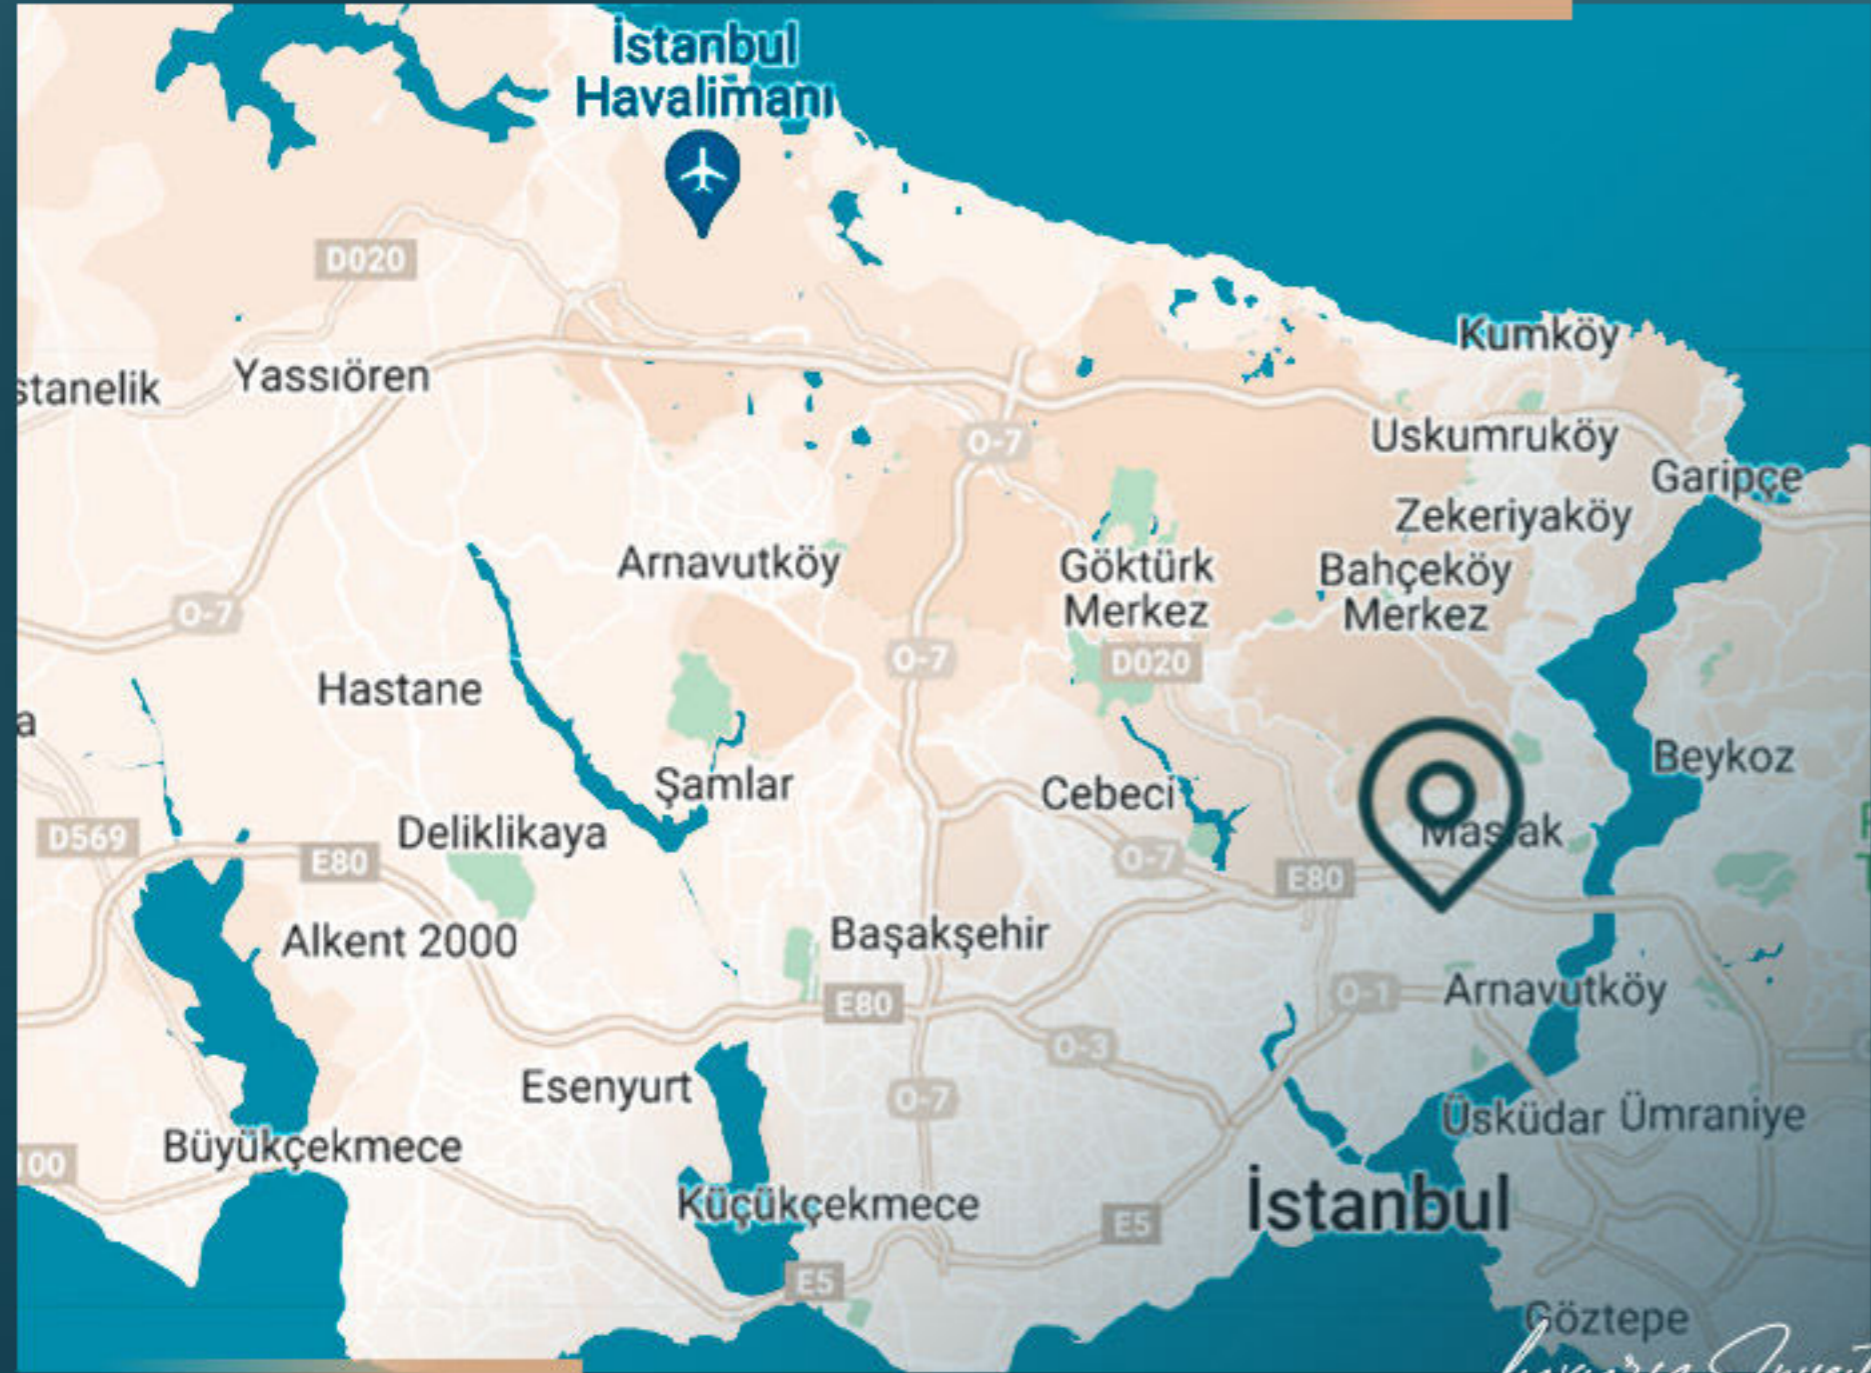

The project is perfectly positioned near Istanbul's primary business areas of Maslak and Levent, and the beloved tourist hotspots of Taksim, Sisli, and Besiktas.

Luxury Investing

This project offers you an unmatched blend of luxury, convenience, and investment potential.

The project is under-construction, and it will be delivered by the end of 2025.

Property Investing

PROPERTY LOCATION

It is 2 minutes away from the metro station

It is 3 minutes away from the E80 highway

It is 3 minutes away from Liv Hospital