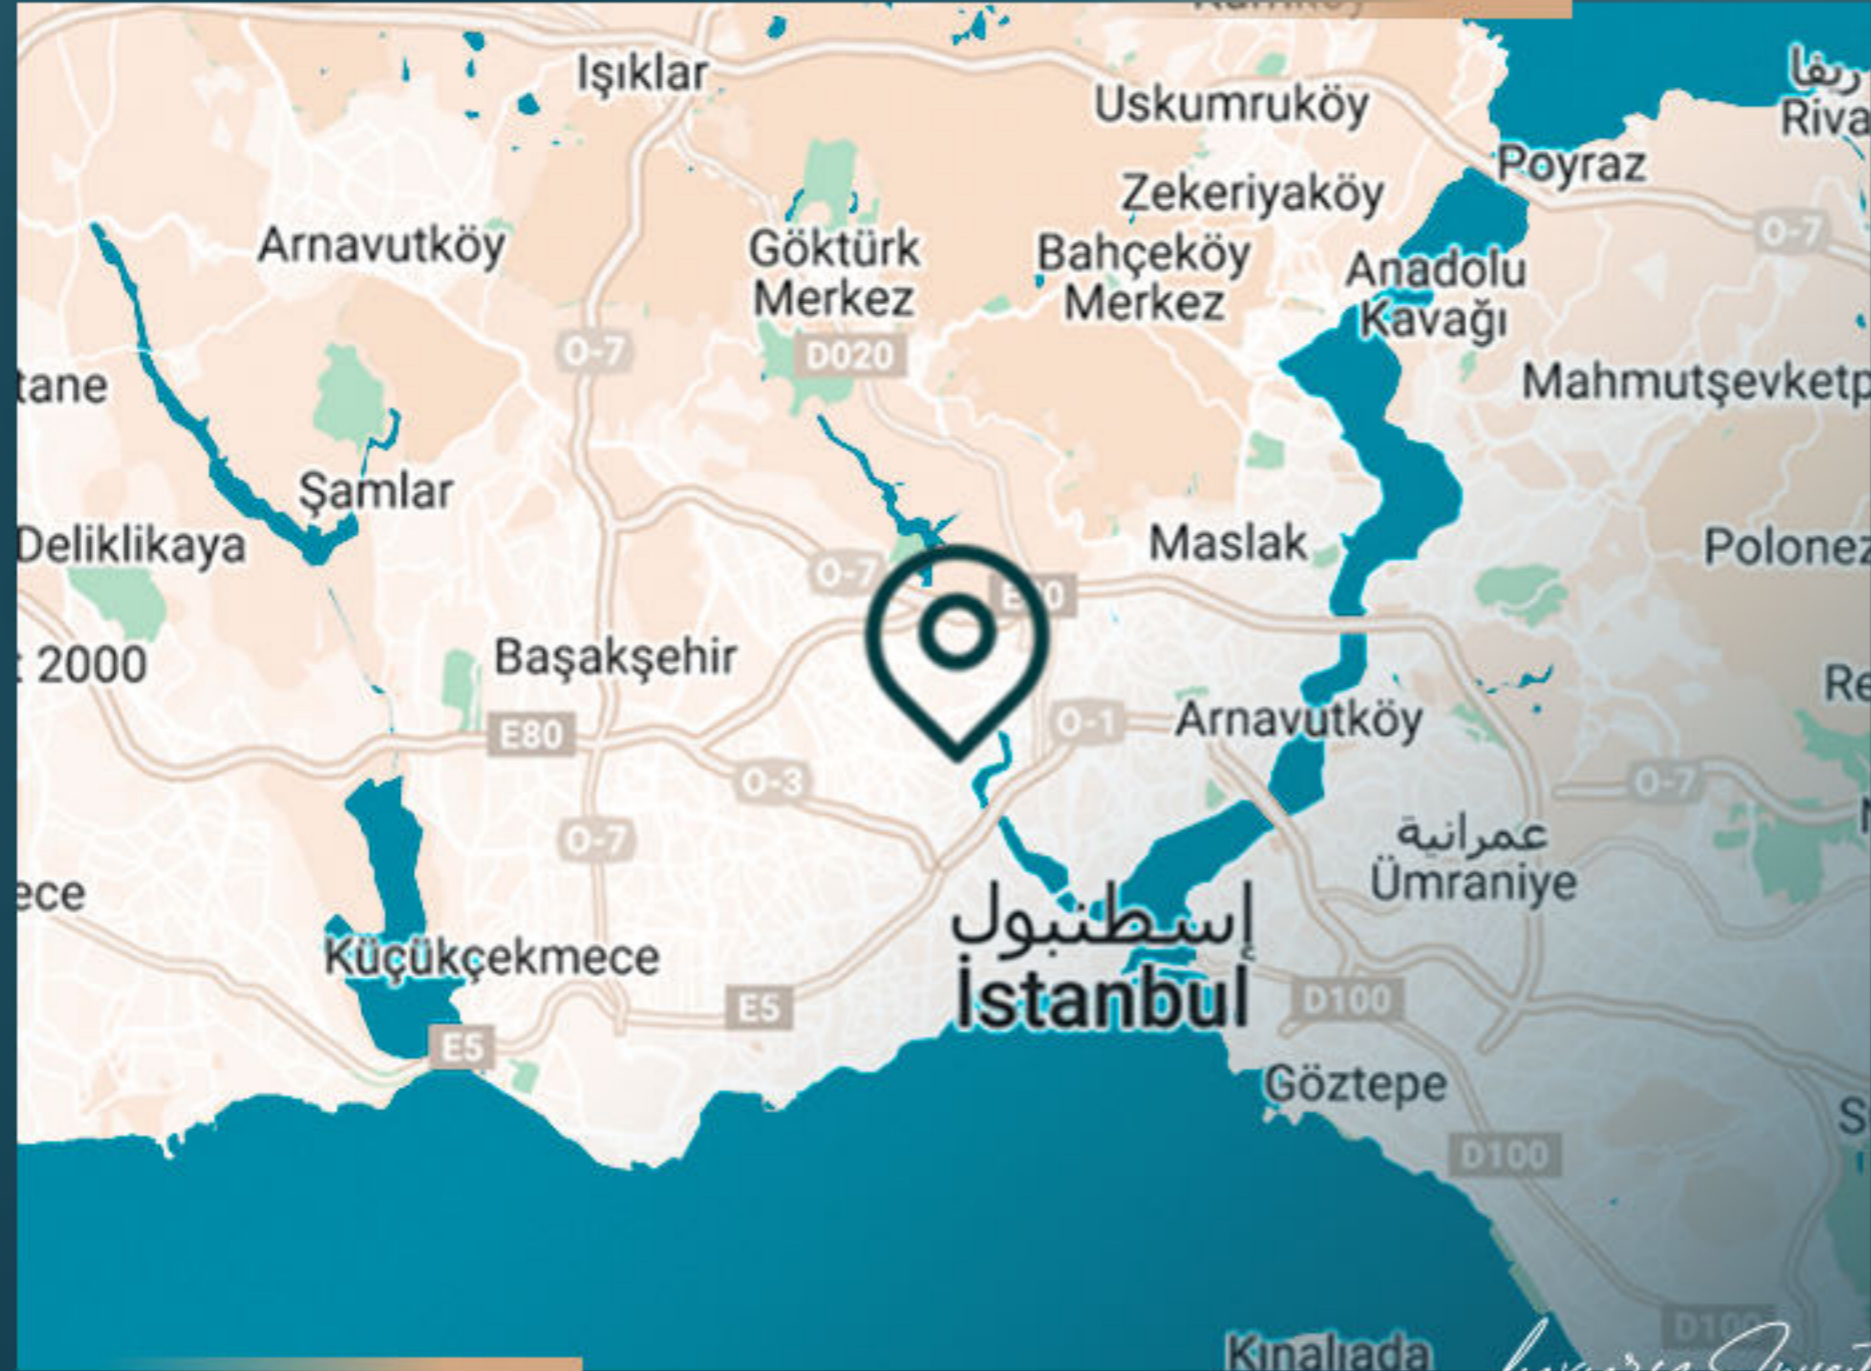

REAL ESTATE INVESTMENT

PROPERTY LOCATION

- It is 1 minute away from M7 metro station
- It is 2 minutes away from Eyup Park Mall
- It is 2 minutes away from T7 tramway station
- It is 4 minutes away from Vialand Tema Park
- It is 4 minutes away from Isfanbul Mall
- It is 6 minutes away from Halic University
- It is 10 minutes away from the Golden Horn