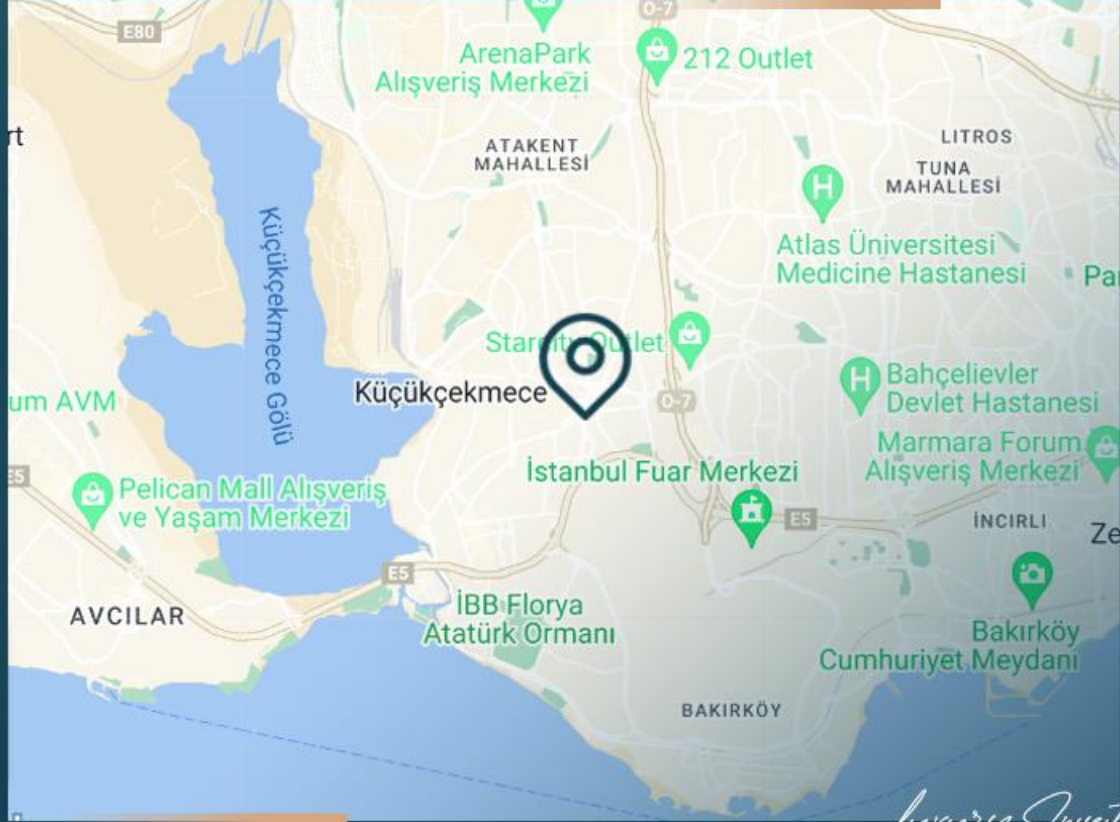

REAL ESTATE INVESTMENT

The project has a special location, in the center of life, in the Halkali area, on the European side of Istanbul.

Halkali, which is a candidate to be one of the new centers of Istanbul, is integrated with the city center and the new airport with the newly built metro line.

This project, which is planned to be against the canal Istanbul view in Halkali district, one of the new centers of Istanbul, promises high investment returns.

Luxury Investing

Luxury Investing

The project is building a prestigious life for you and your loved ones with its location close to popular education and health institutions and integrated with the city center and the new airport with the newly constructed metro line.

The project is under construction, and it will be delivered in March 2024.

The project is suitable for obtaining Turkish citizenship.

Luxury Investing

PROPERTY LOCATION

- It is 35 minutes away from Istanbul Airport
- It is 7 minutes away from Armoni park mall
- It is 11 minutes away from metro market
- It is 17 minutes away from Mall of Istanbul
- It is 1 minute away from metro station
- It is 14 minutes away from Altinbas University
- It is 10 minutes away from Arena park mall
- It is 2 minutes away from hospitals