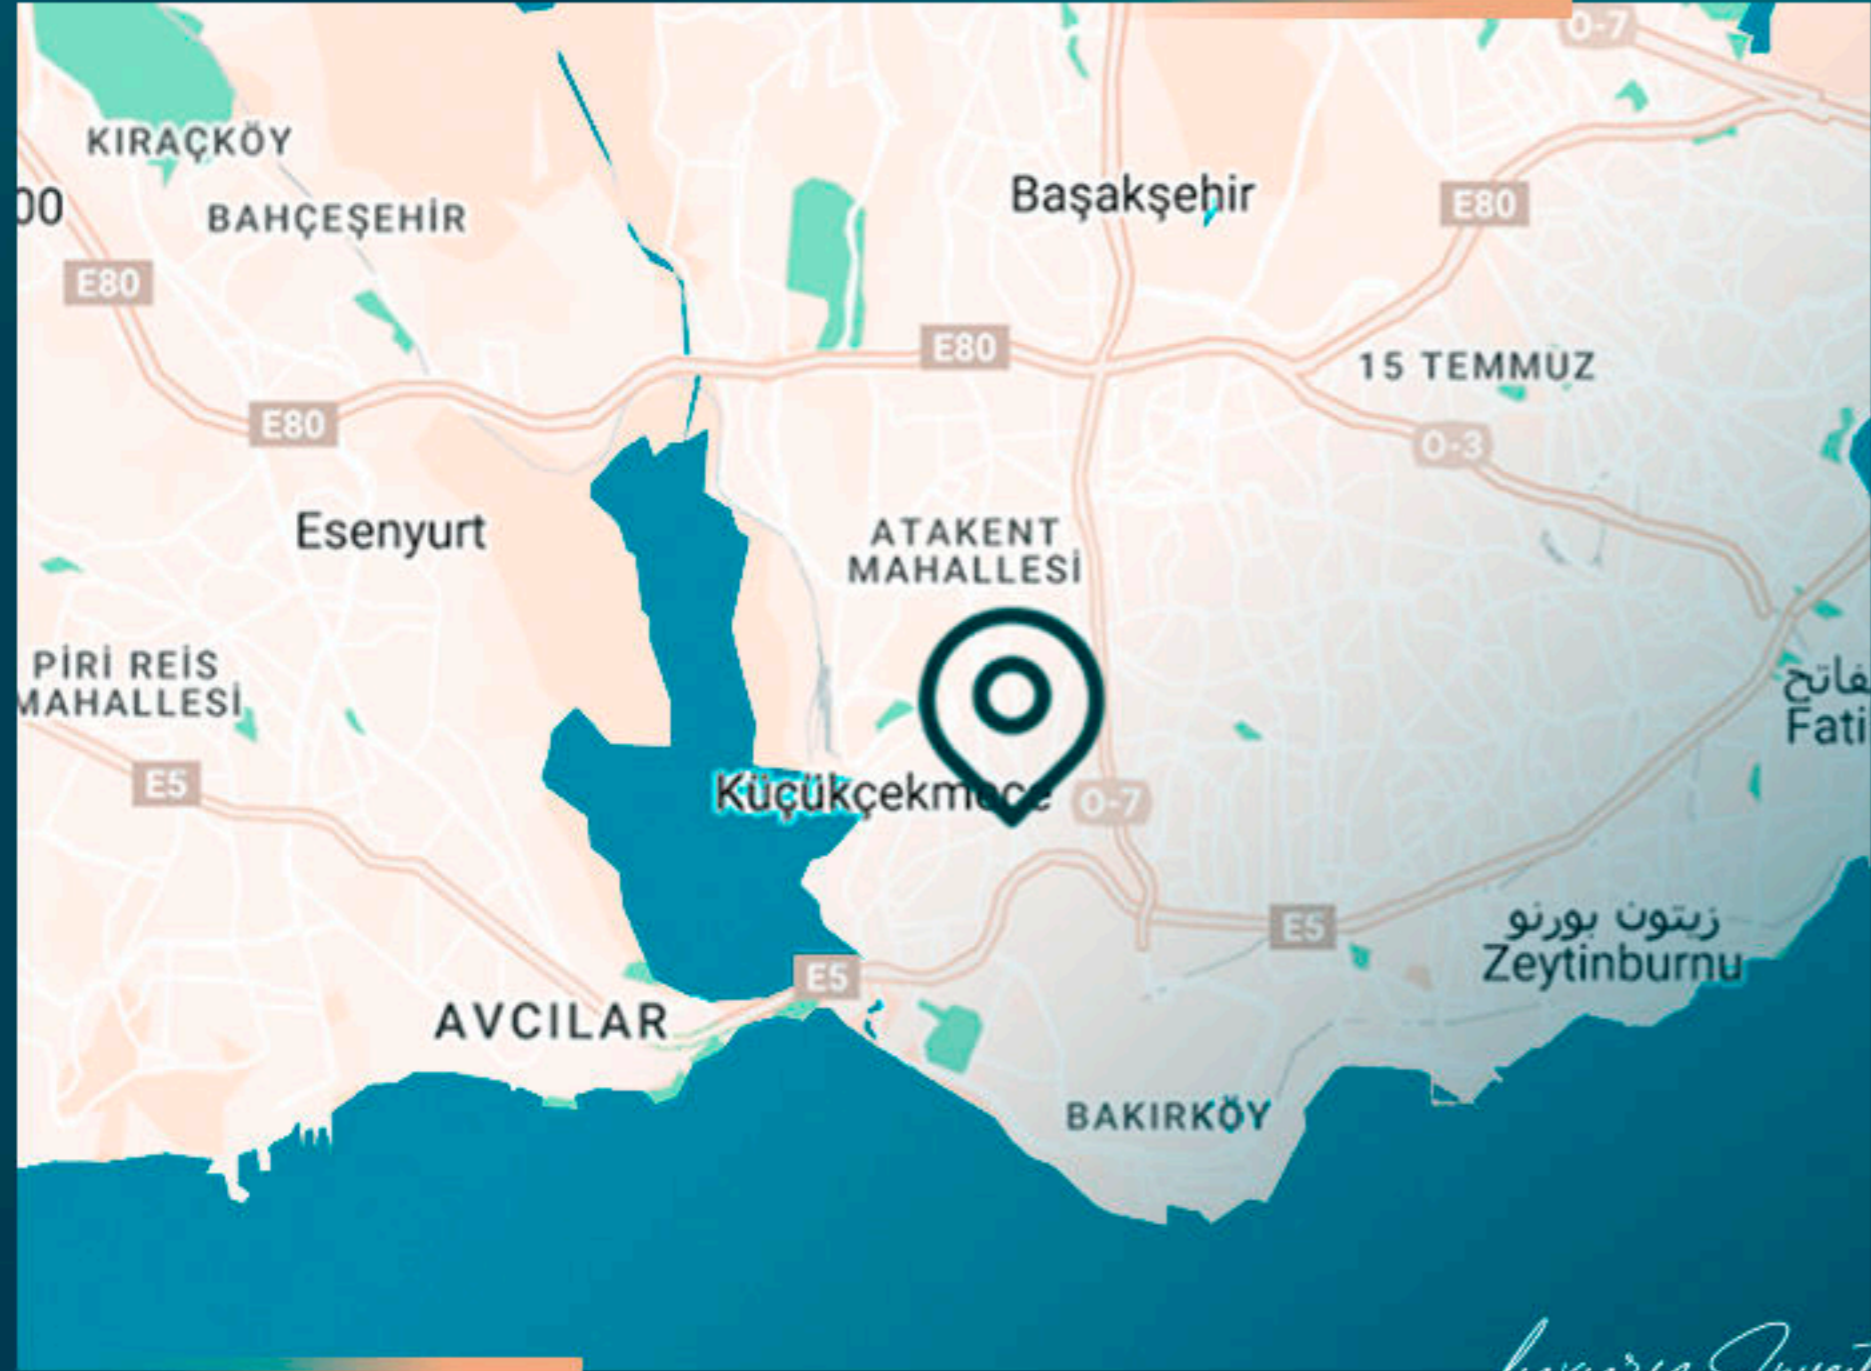

Luxury Investing

The project consists of 3+1 ,2+1 ,1+1 apartment options. It is located in Halkali district with a central location directly connected to the E5 highway, and 1 km away from the metro station.

PROPERTY LOCATION

- It is 1 minute away from Autobus station
- It is 4 minutes away from Halkali metro station
- It is 5 minutes away from E5 highway
- It is 10 minutes away from TEM highway
- It is 25 minutes away from Istanbul Airport