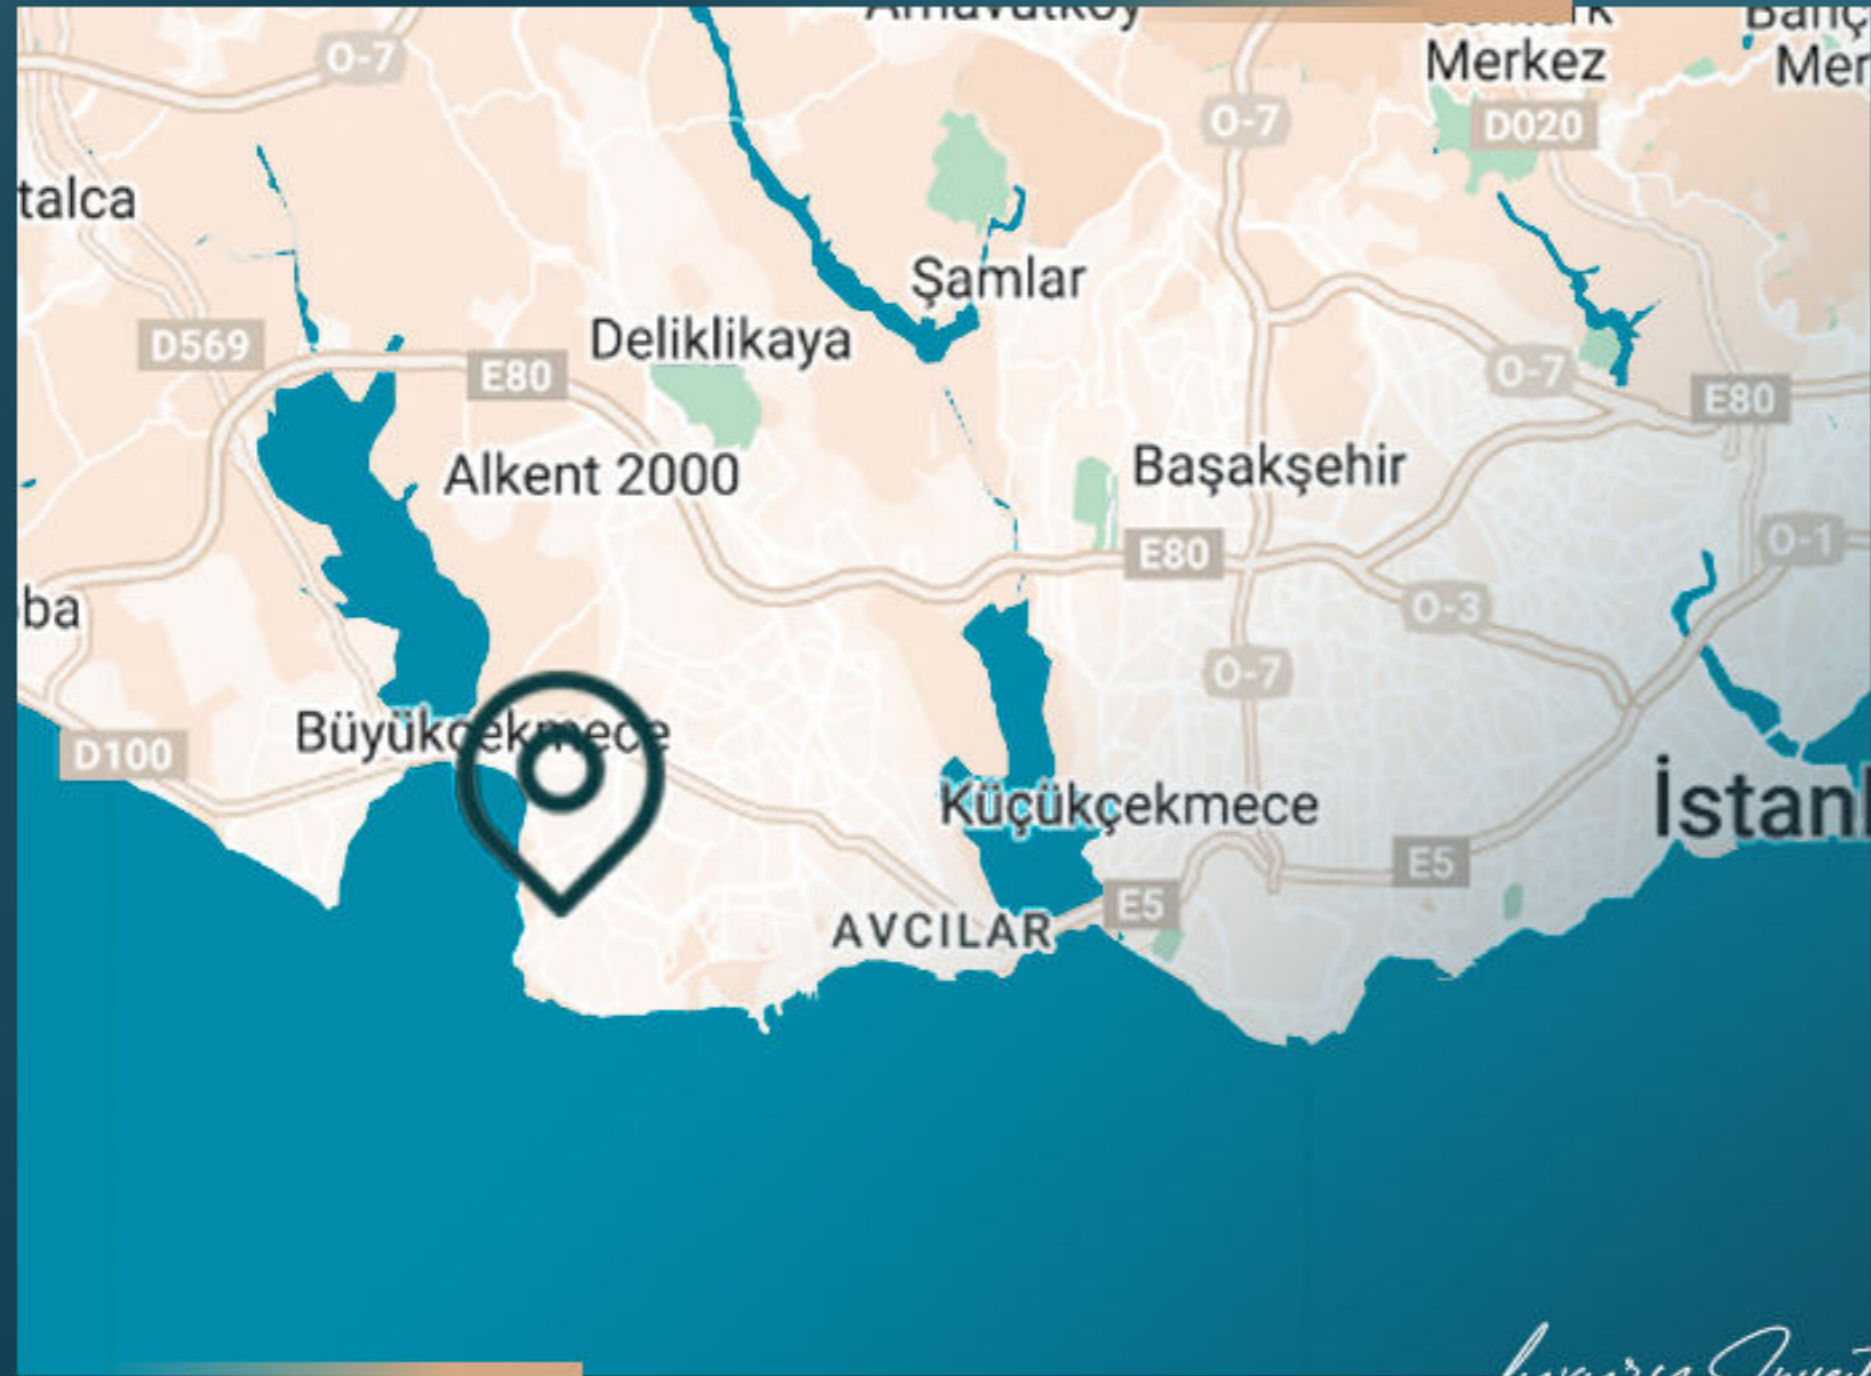

PROPERTY LOCATION

- It is 5 minutes away from gurpinar coast
- It is 7 minutes away from West Istanbul Marina
- It is 10 minutes away from Marmara Park Mall
- It is 5 minutes away from hospitals
- It is 15 minutes away from schools
- It is 15 minutes away from E5 highway