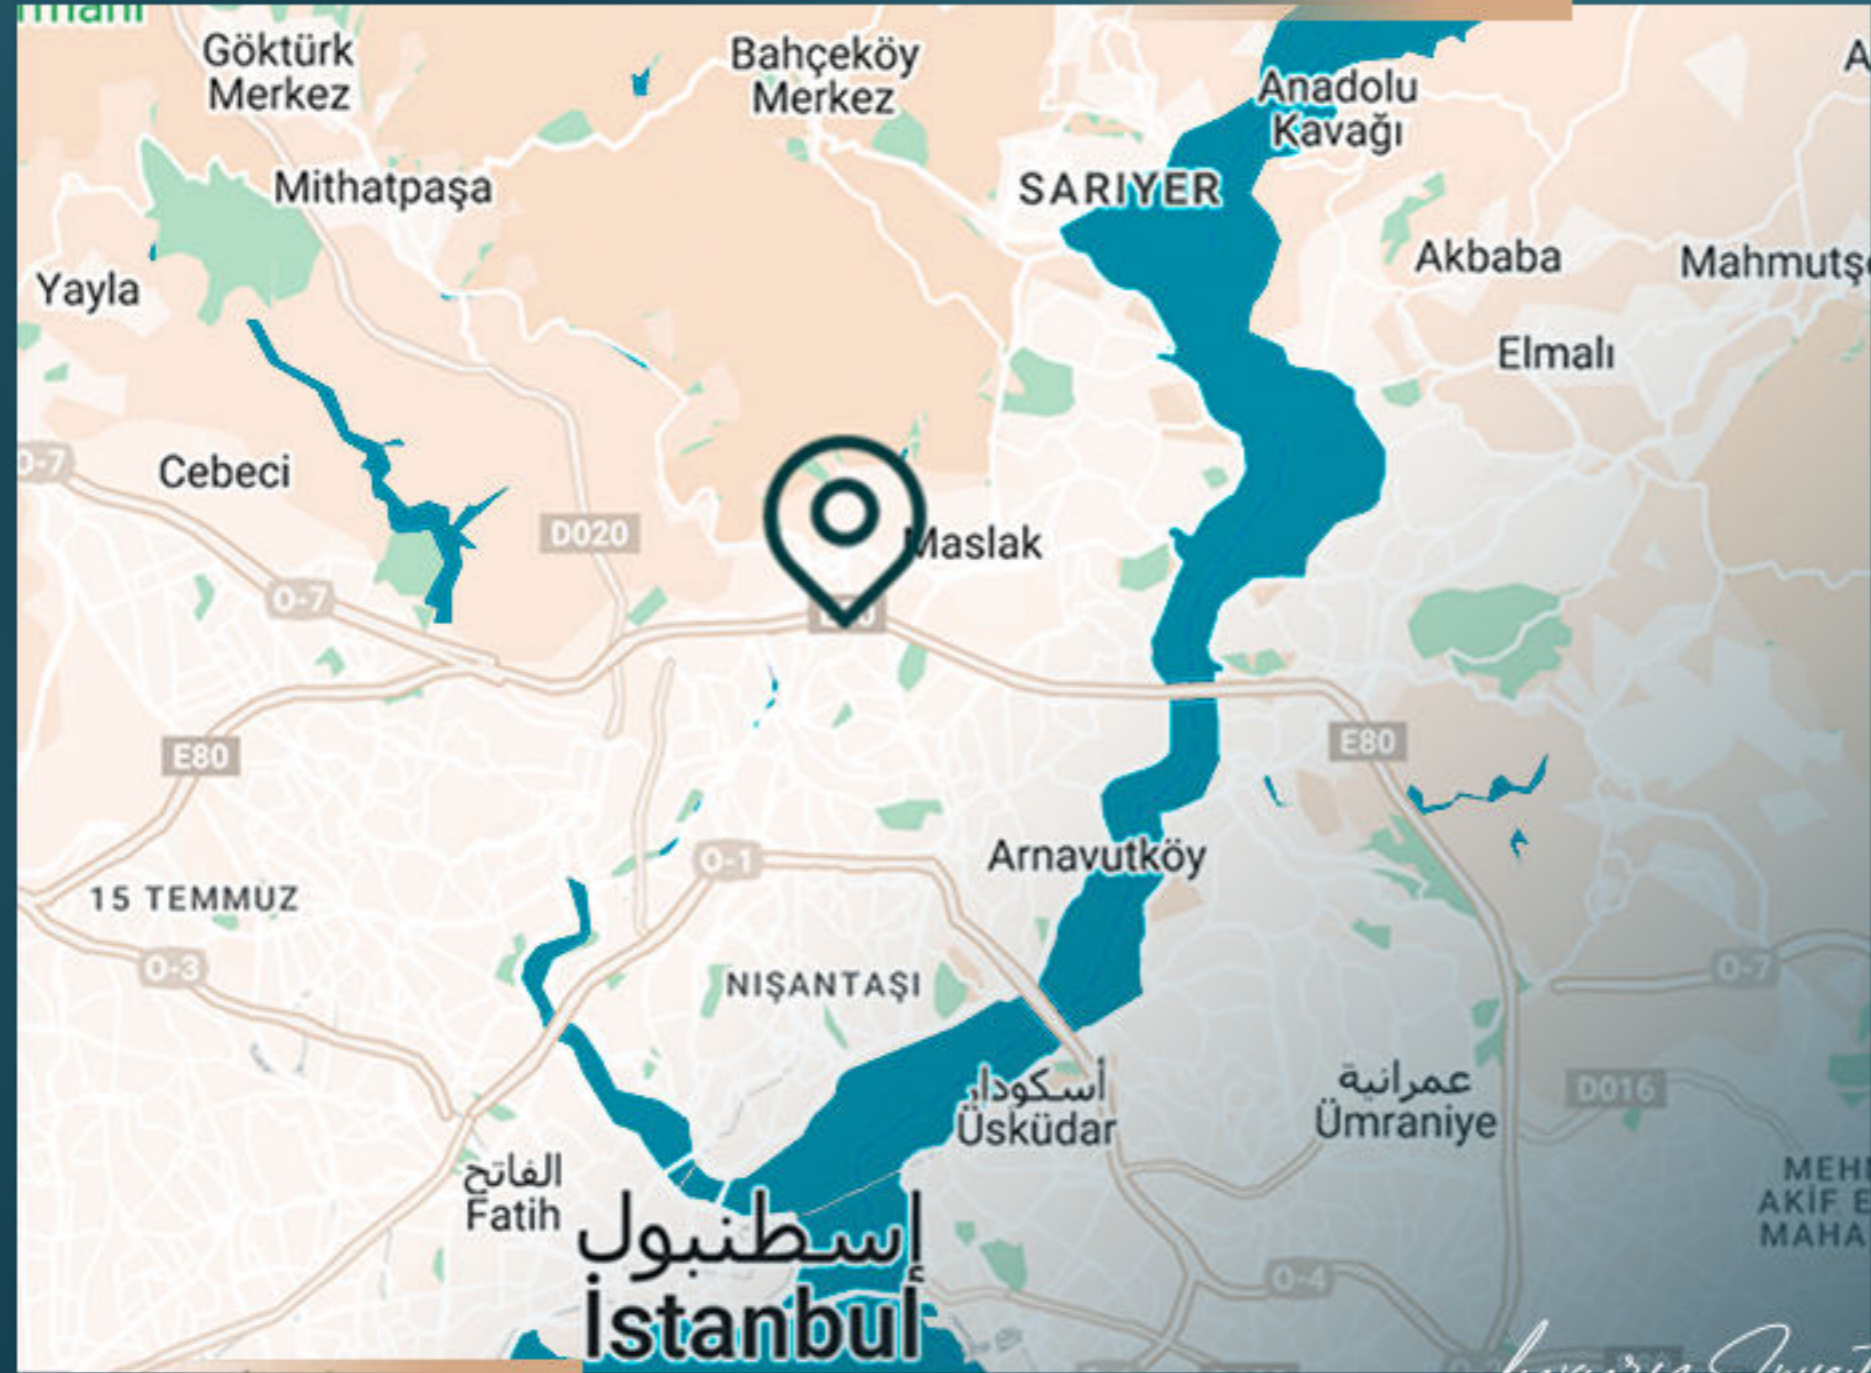

Safe and comfortable living spaces with high investment value in the most valuable area in Istanbul.

Maslak is the most vibrant center of Istanbul. It is located very close to universities, shopping centers, Istanbul's easy transportation axis and health institutions, the district has all the possibilities of city life.

PROPERTY LOCATION

- It is 100 meters away from bus stop
- It is 500 meters away from Beykent University
- It is 1 km away from hospitals
- It is 2 km away from Seyrantepe metro station
- It is 3 km away from Nisantasi University
- It is 3 km away from Vadi Istanbul Mall
- It is 3 km away from Belgrad Forest