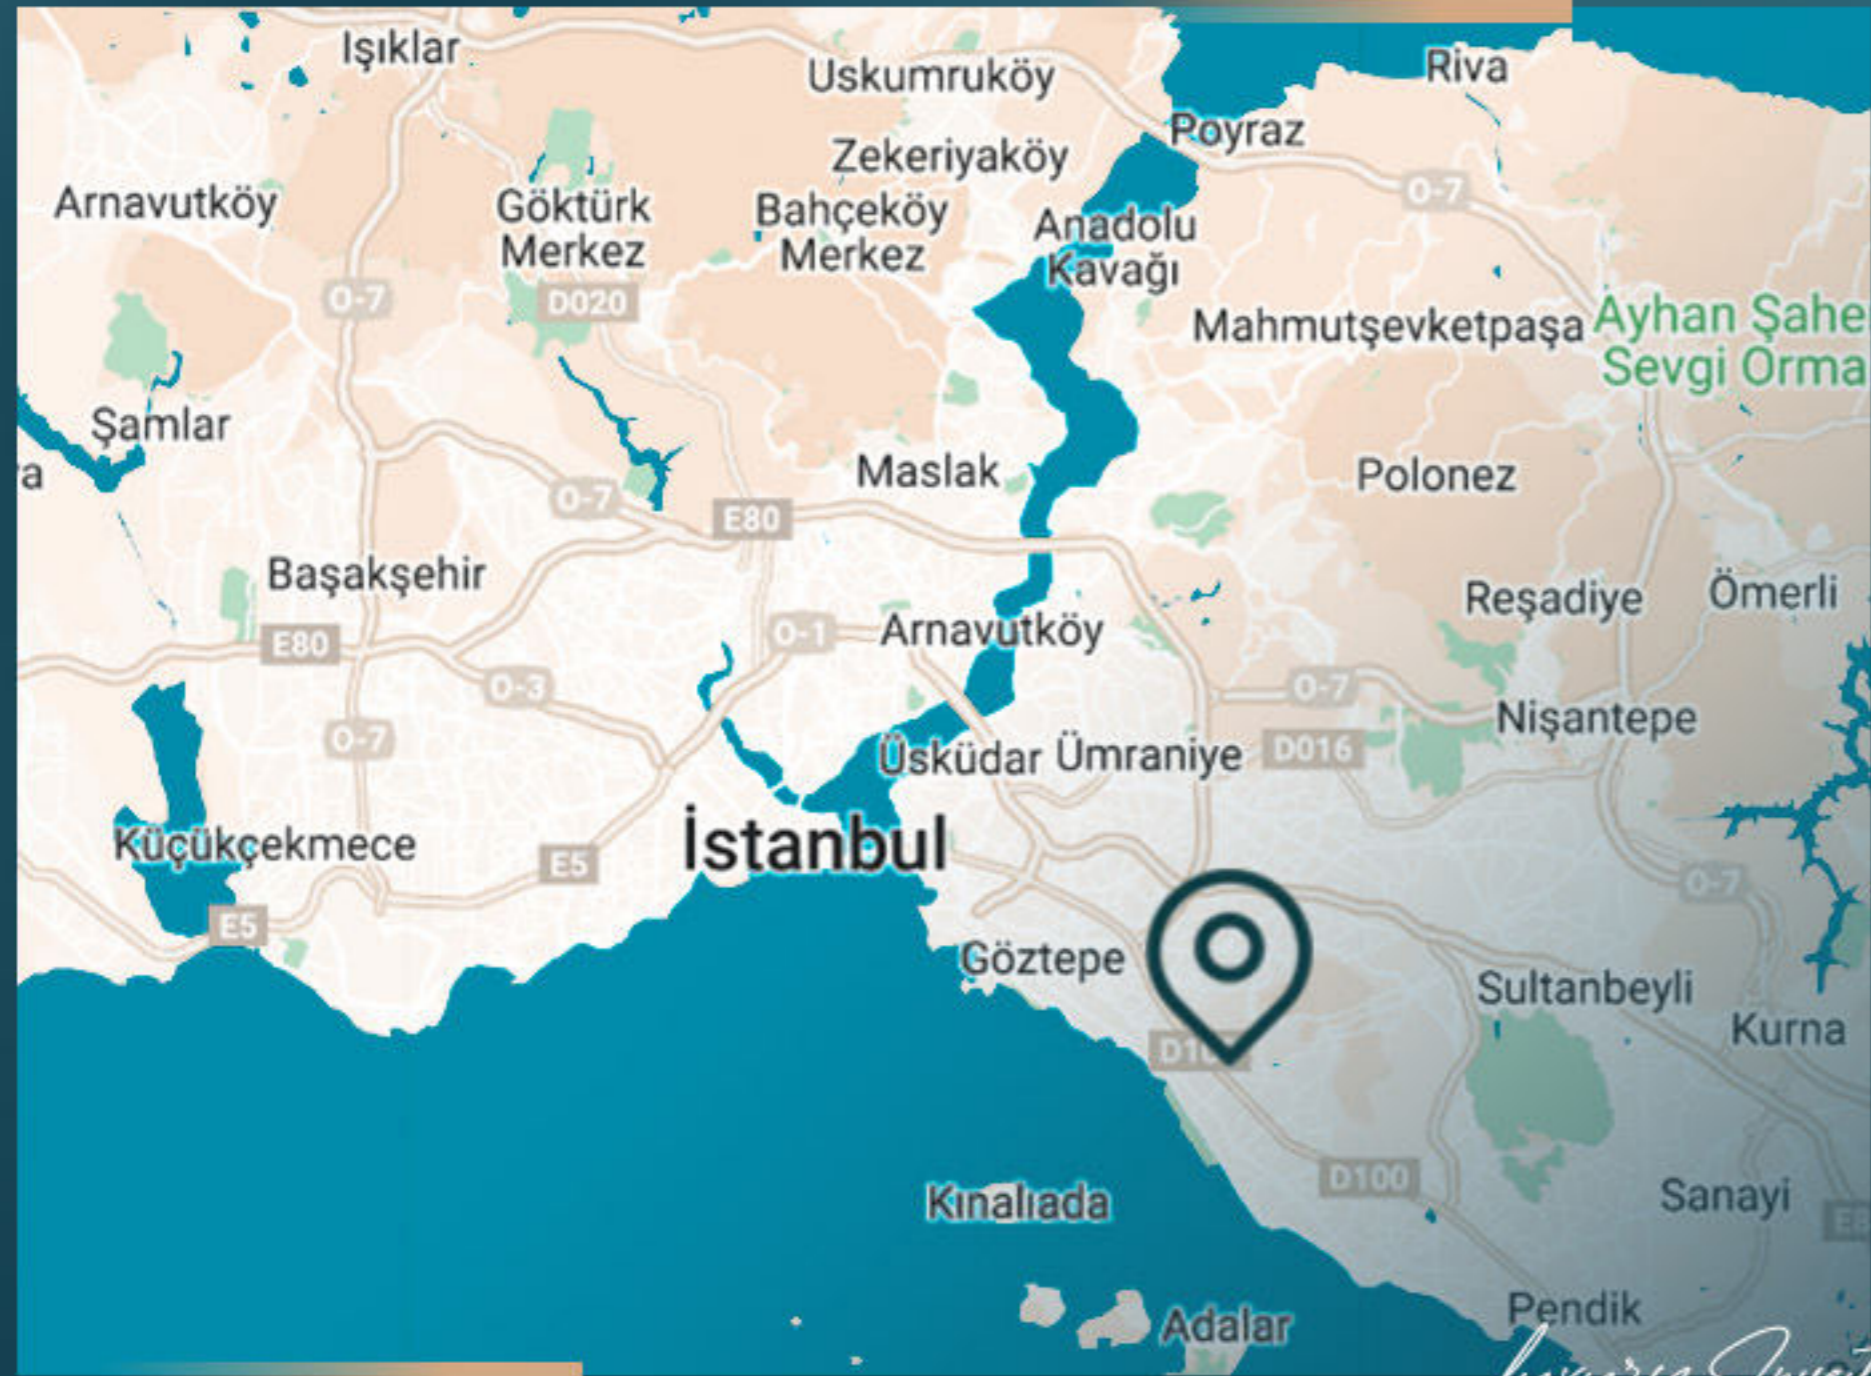

The project is located in the heart of Asian Istanbul, where you will live comfortably in the elite housing project in Maltepe.

The project offers you a spacious and colorful life with its natural landscapes covered in all shades of green, unique islands, and sea view.

Luxury Investing

This project has a central location in Maltepe, in the center of the main streets and connection roads, within easy walking distance of public transportation facilities. It is only 1 minute away from the coast road, and 5 minutes away from the E5 highway.

The project offers you a spacious and free living concept, with magnificent islands and sea views and wide green areas.

REAL ESTATE INVESTMENT

PROPERTY LOCATION

It is 1 minute away from the coast road
It is 5 minutes away from the E5 highway
It is 10 minutes away from the TEM highway
It is 10 minutes away from Bagdat Street
It is 10 minutes away from Maltepe Park Mall
It is 15 minutes away from Bosphorus Bridge
It is 20 minutes away from Sabiha Airport