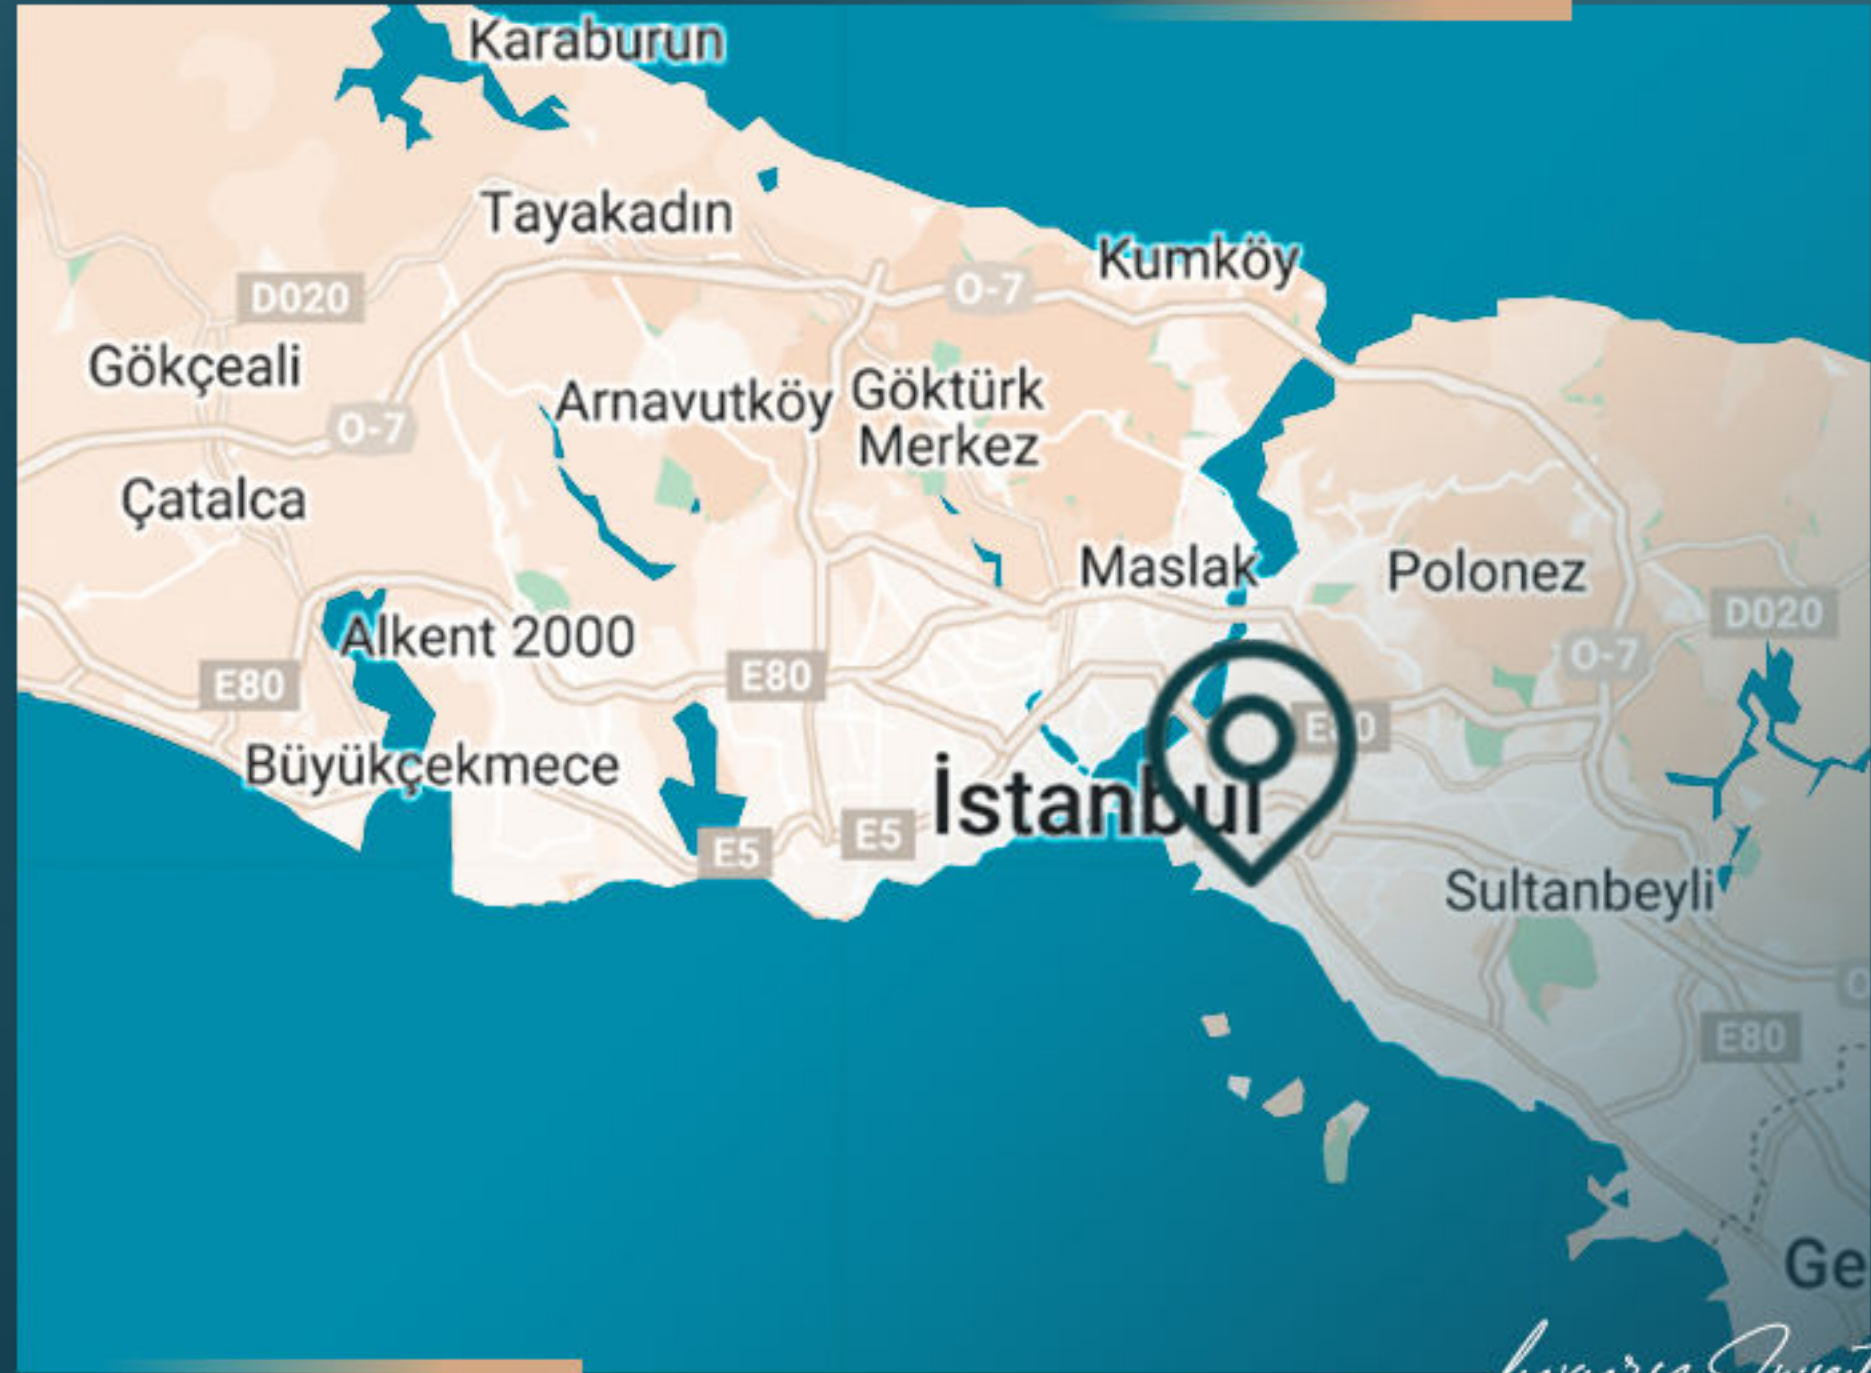

A luxurious life full of privileges in Fikirtepe district in Kadikoy, on the Asian side of Istanbul.

This project attracts attention with its central location in Asian Istanbul.

Luxury Investing

The project offers stunning sea views.

The project is under construction, and it will be delivered in December 2024.

Luxury Investing

PROPERTY LOCATION

- It is 2 minutes away from the metro station
- It is 5 minutes away from the metrobus
- It is 6 minutes away from Marmaray metro
- It is 8 minutes away from Avrasya Tunnel
- It is 7 minutes away from the Bosphorus bridge
- It is 25 minutes away from Sabiha Airport
- It is 5 minutes away from Emaar Mall
- It is 5 minutes away from Akasya Mall
- It is 5 minutes away from Marmara University