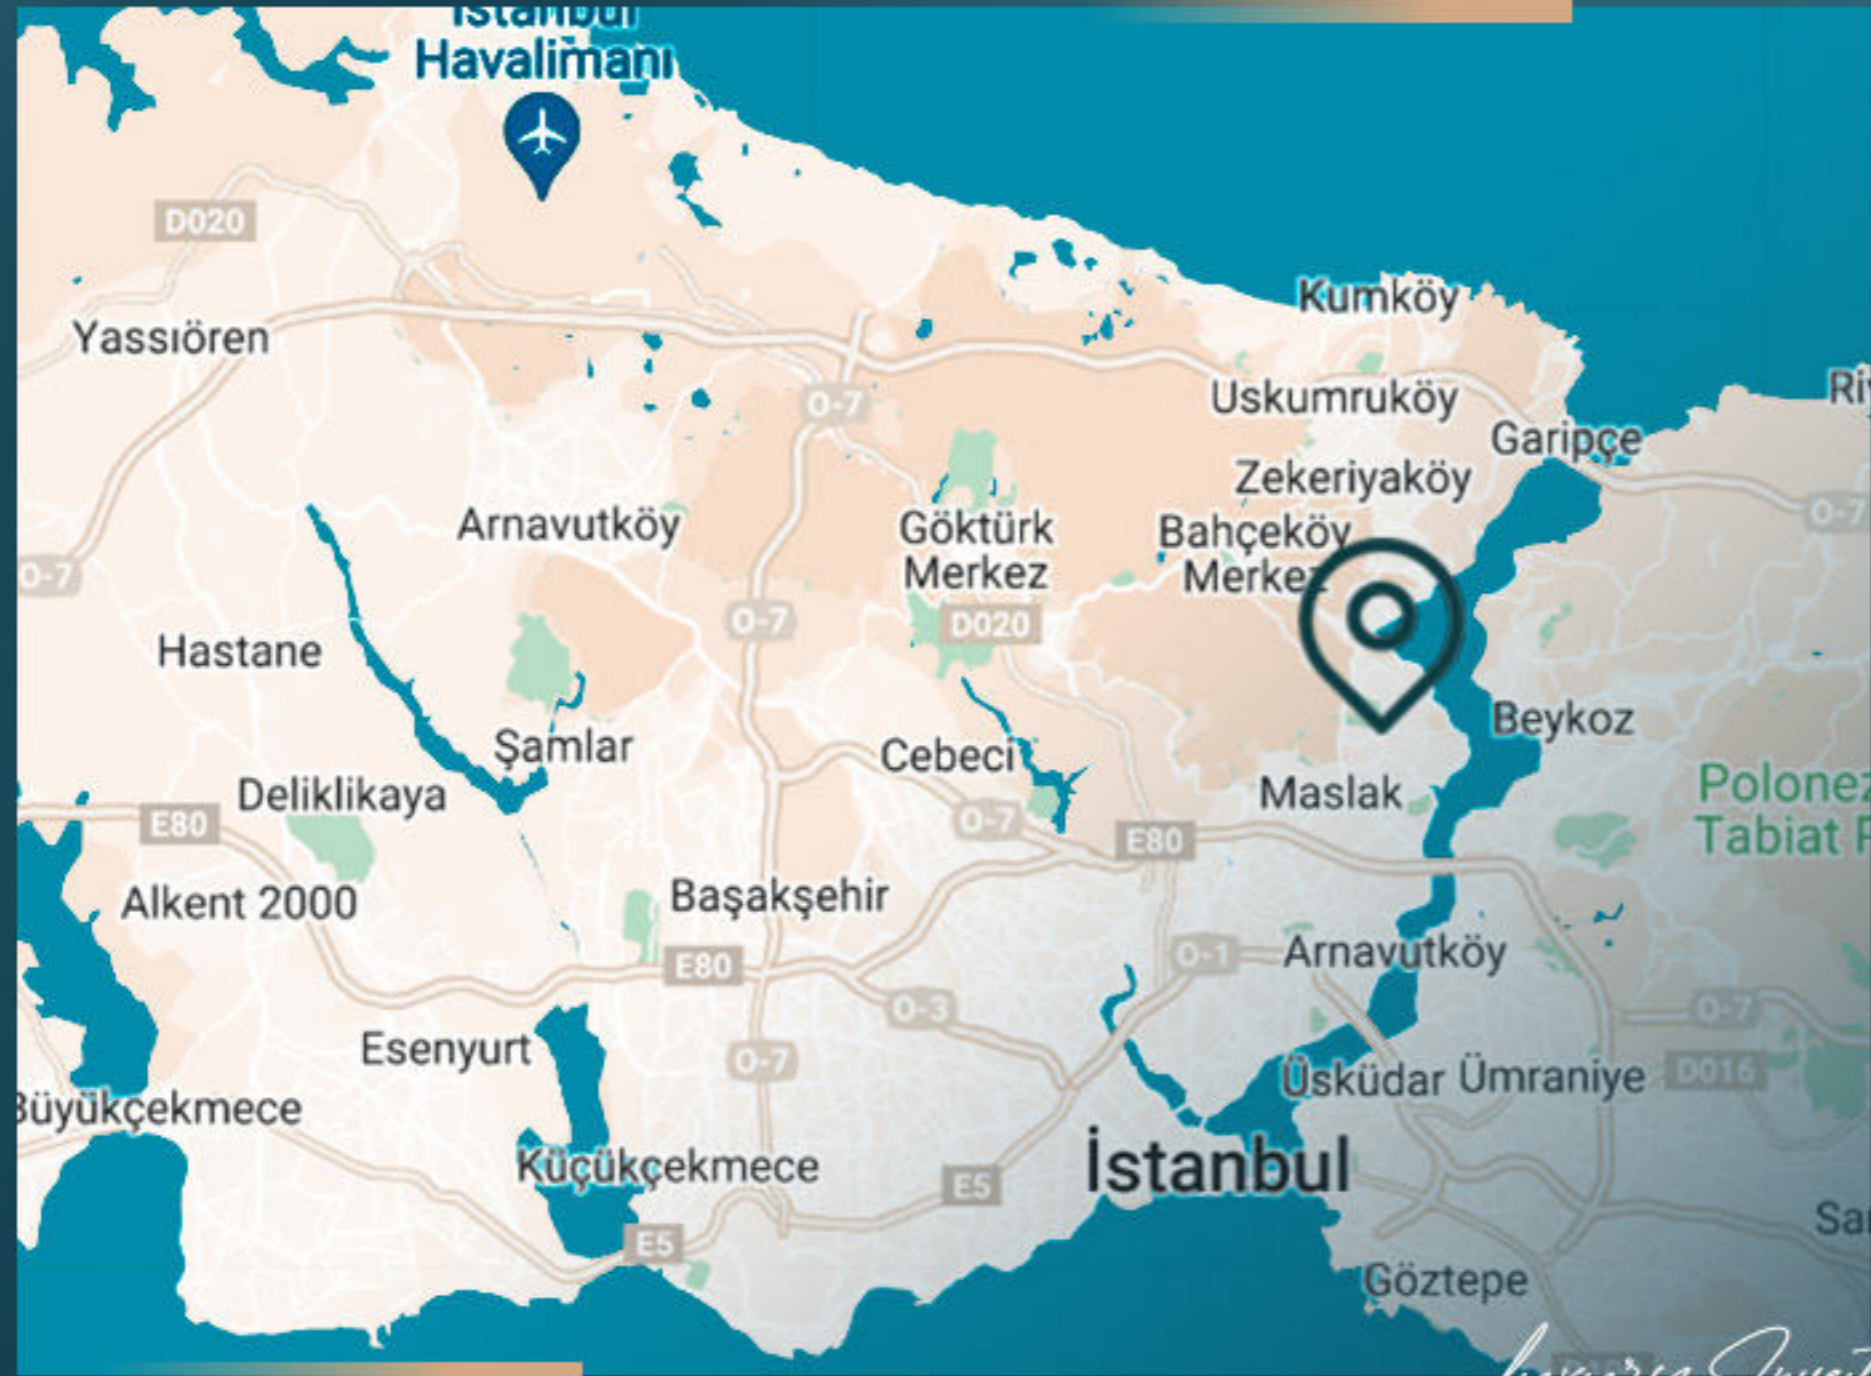

Property Investing

PROPERTY LOCATION

- It is 45 minutes away from Istanbul
- It is 40 minutes away from Sapanca
- It is 95 minutes away from Bursa
- It is 86 minutes away from Karasu
- It is 37 minutes away from Osmangazi Bridge
- It is 45 minutes away from Sabiha Airport
- It is 25 minutes away from Kartepe
- It is 64 minutes away from Yalova
- It is 20 minutes away from Izmit Center