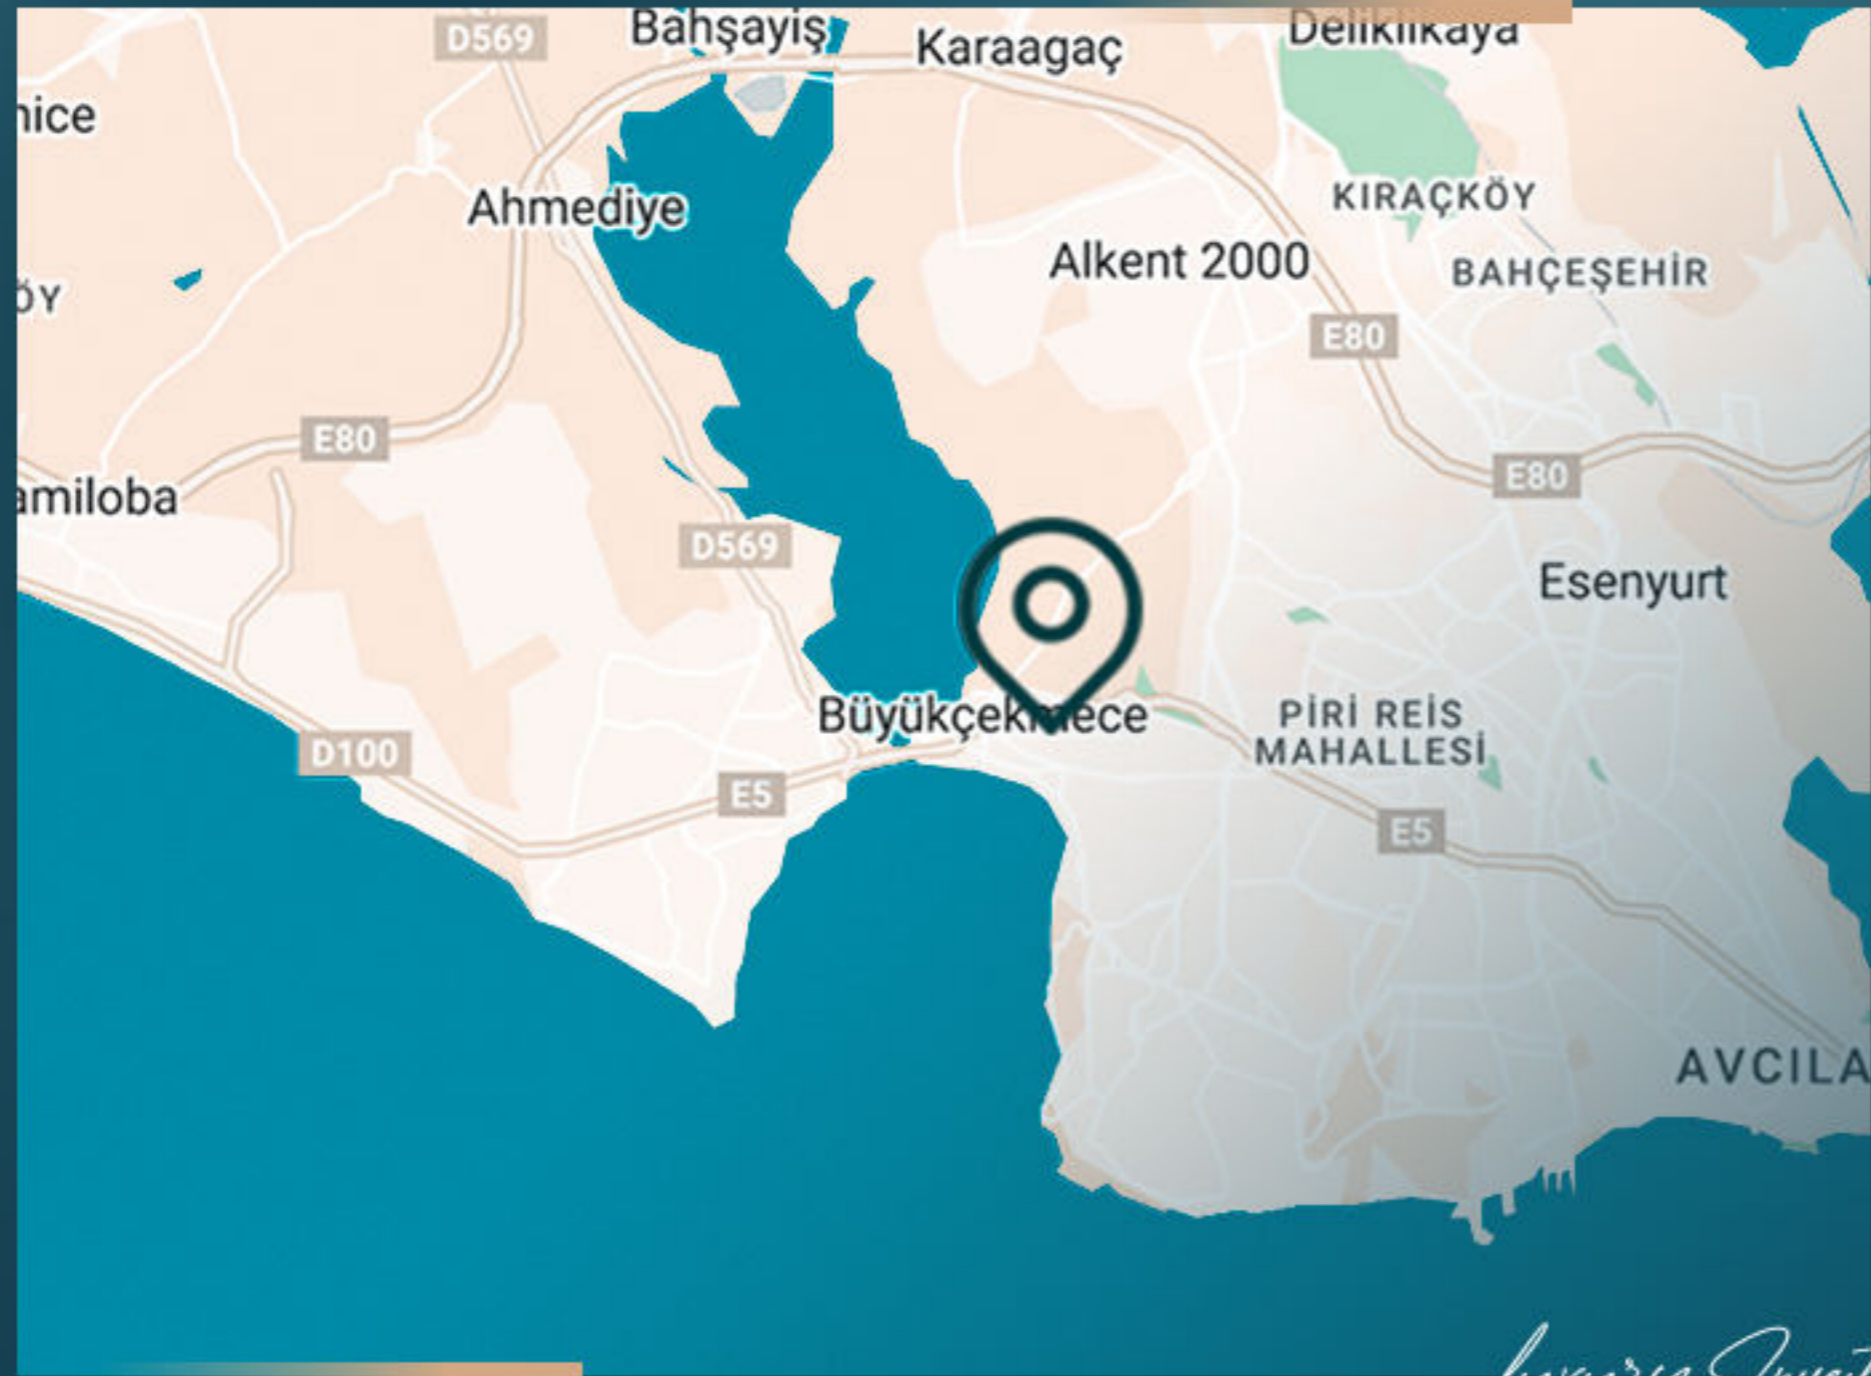

You can take a real breath in a life isolated from the noise and stress of the city while you are in Istanbul. This unique project is completely surrounded by groves and the clean air that redefines the standards of living in the center of the city.

REAL ESTATE INVESTMENT

PROPERTY LOCATION

It is 7 minutes away from universities

It is 8 minutes away from the sea

It is 9 minutes away from shopping malls

It is 9 minutes away from hospitals

It is 12 minutes away from the metrobus