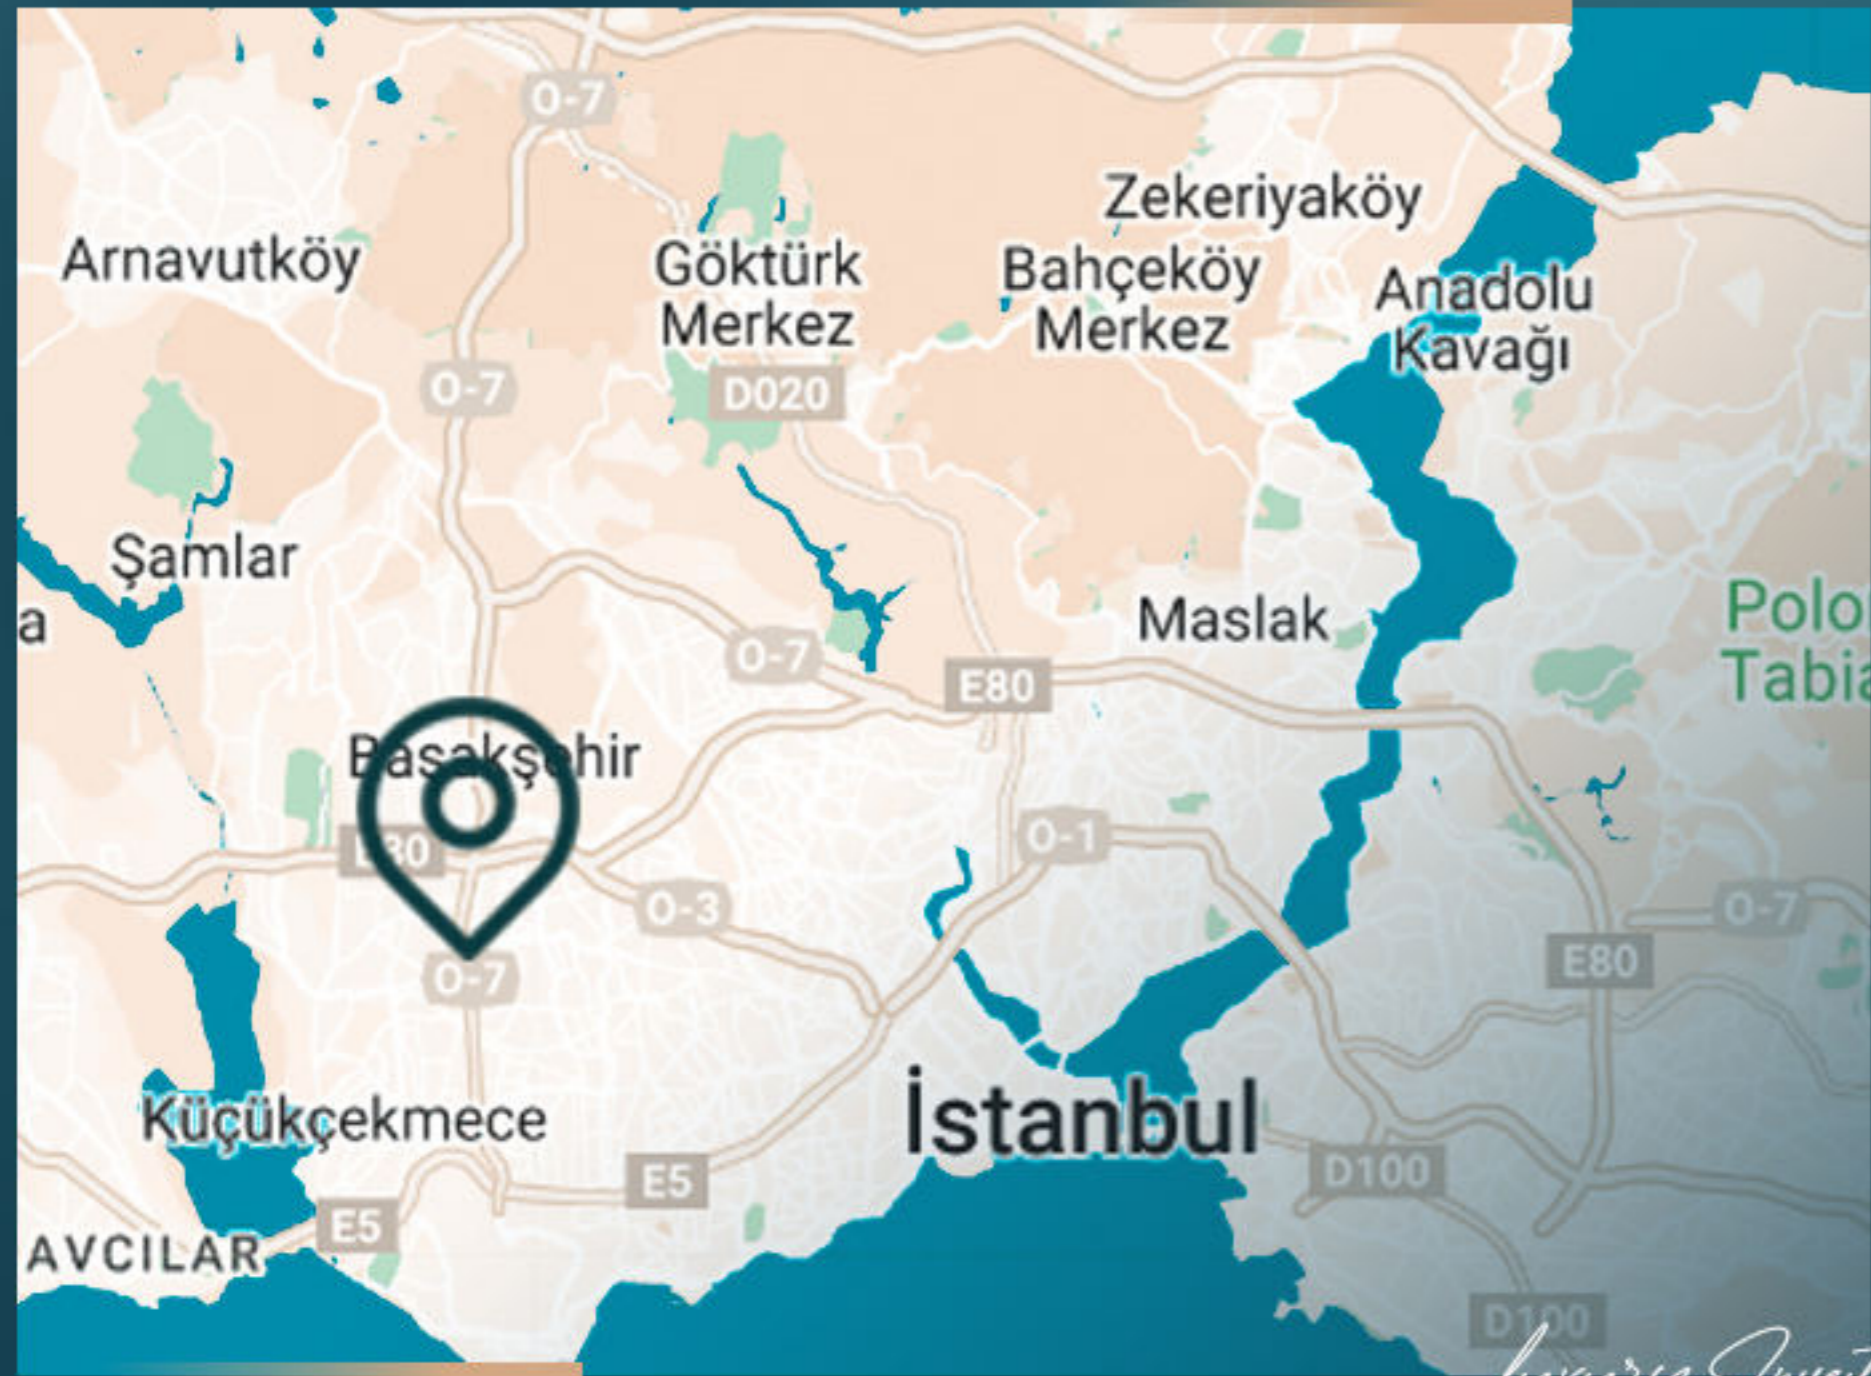

This project offers a profitable investment opportunity in the newest and most prestigious project of Basin Express.

Luxury Investing

The project is located in the most valuable area of Basin Express, at the intersection of main roads. Basin Express which is one of the regions whose value is increasing day by day in the real estate market, also stands out as an investment opportunity that offers high profitability.

The project is also located in a privileged location in terms of metro transportation opportunities. M9 Atakoy-Bahariye Metro Line, which is one of the north-south connection lines of the European Side, offers easy access to important locations in the vicinity, and it is located just next to the project.

PROPERTY LOCATION

- It is 5 minutes away from the metro station
- It is 5 minutes away from Altinbas University
- It is 8 minutes away from hospitals
- It is 10 minutes away from Mall of Istanbul
- It is 10 minutes away from TEM Highway
- It is 15 minutes away from Aydin University