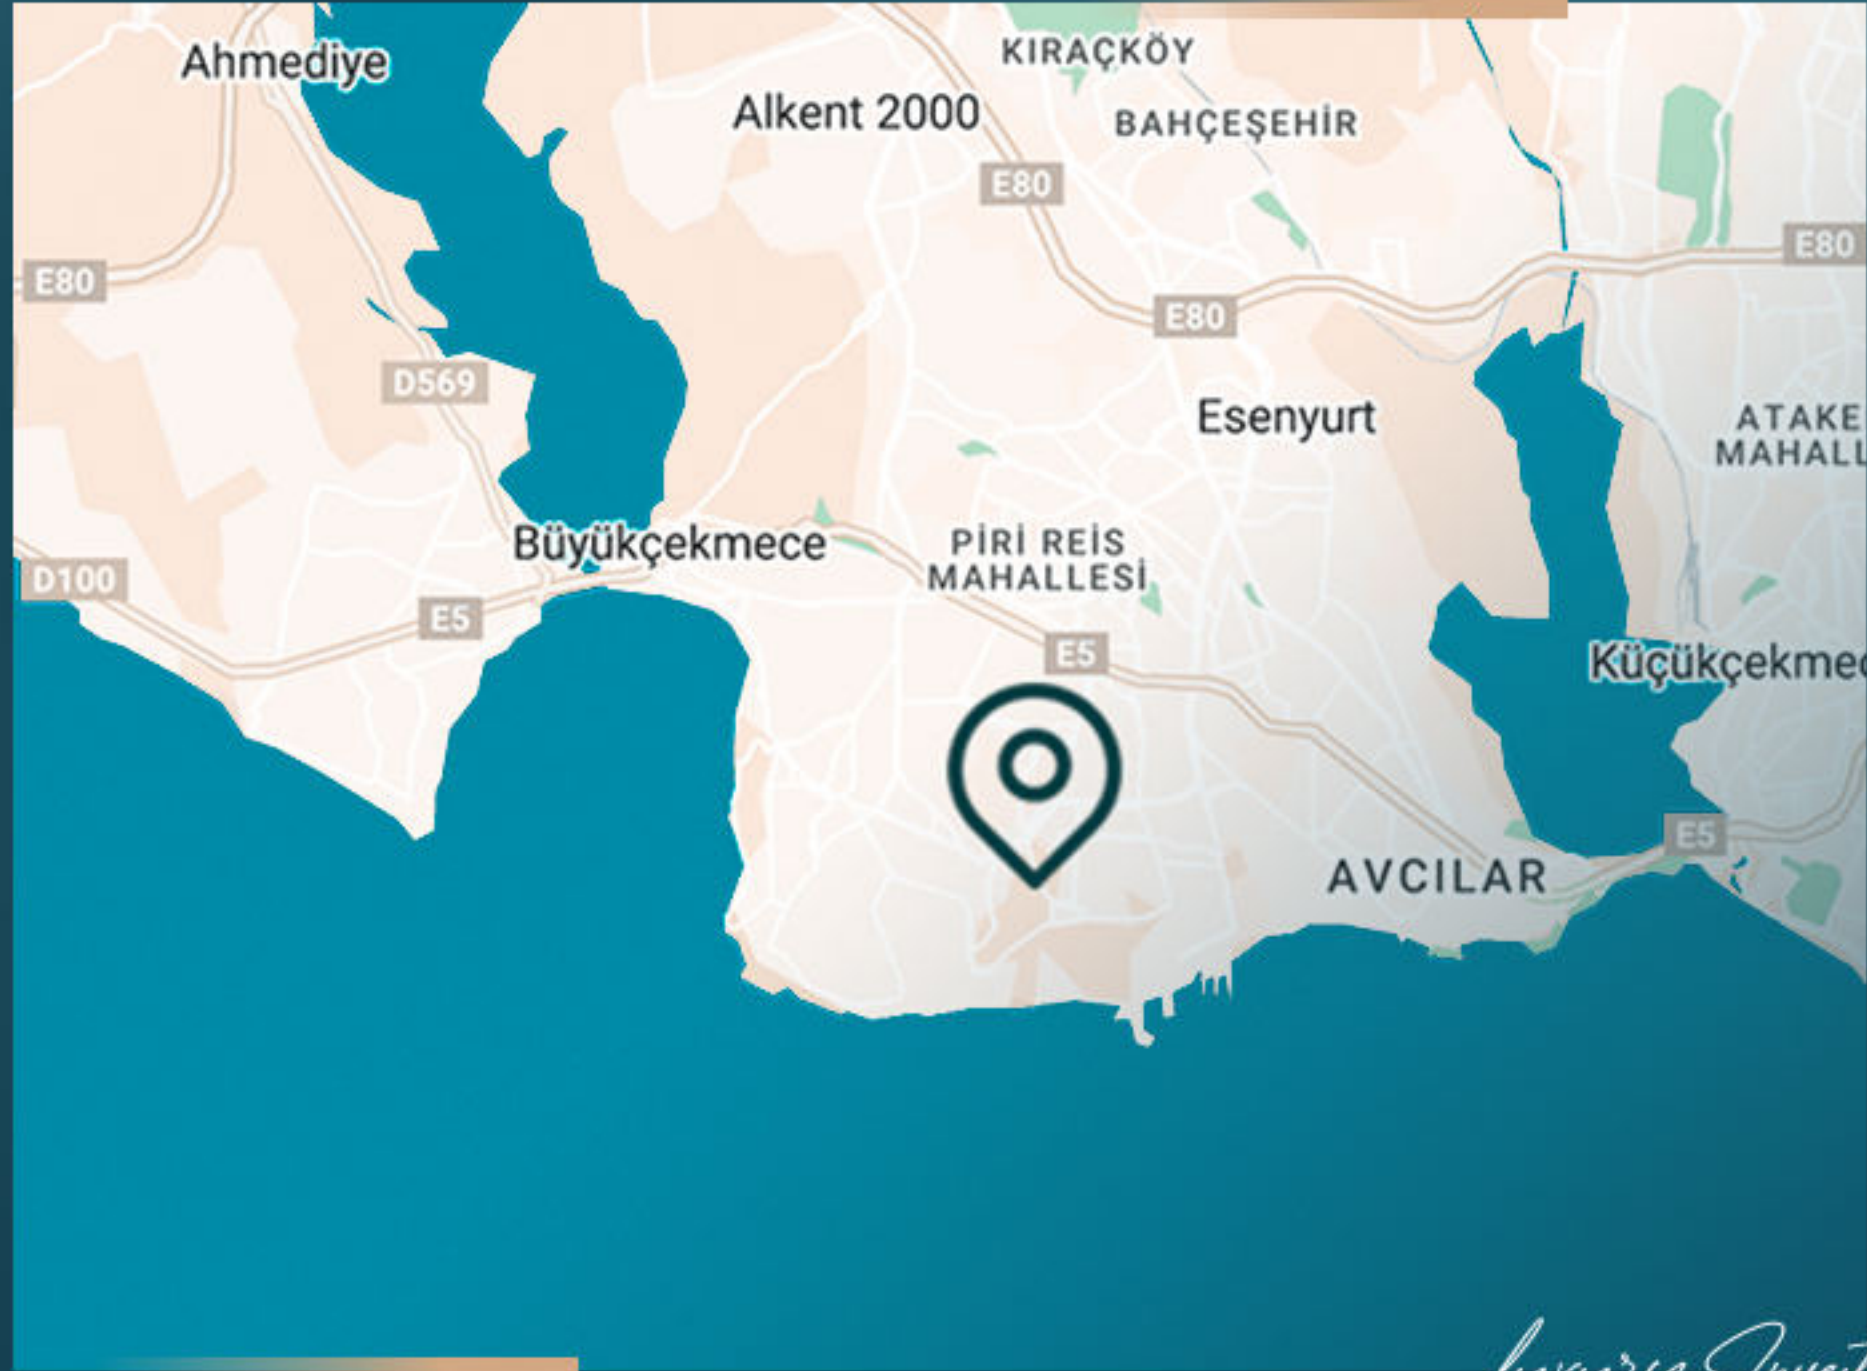

## PROPERTY DESCRIPTION

The project is located in Beylikduzu district, on the European side of Istanbul, directly on the seafront.

The project took its place in a special location, where it surrounded by several services that meets all your needs.

The project is close to Vadi Park and West Istanbul Marina, in addition to many restaurants and cafes and shopping malls, for a happy and pleasant time with your loved ones.

The project contains 16 apartments in 4 floors, of the types 2+1, 3+1 and duplexes with sea view and city view.

## PROPERTY LOCATION

- It is 1 minute away from Vadi Yasam Park
- It is 8 minutes away from West Istanbul Marina
- It is 12 minutes away from Metrobus
- It is 12 minutes away from Marmara Park Mall
- It is 55 minutes from Istanbul Airport