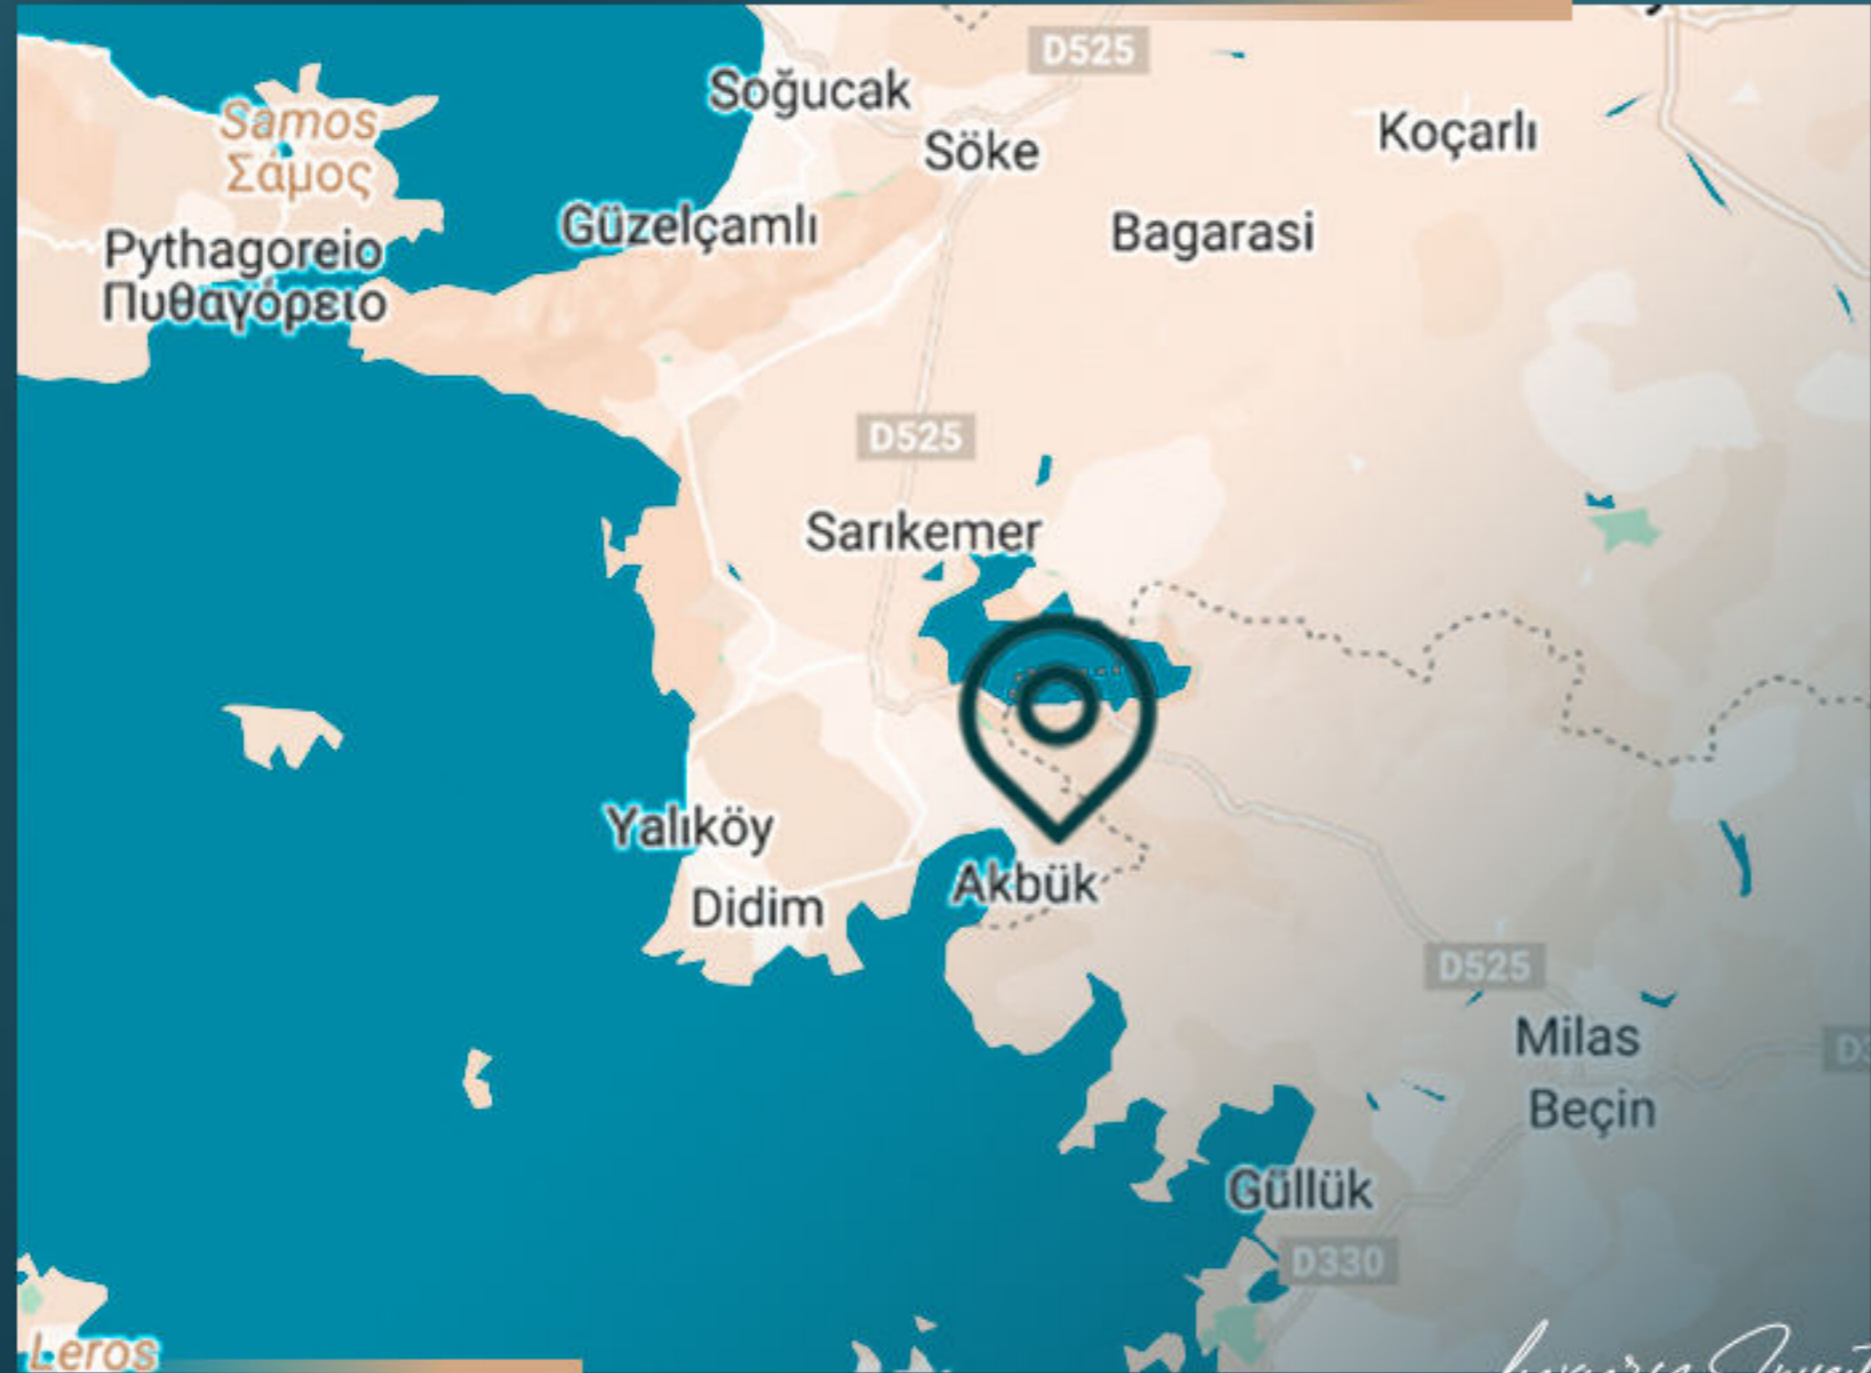

REAL ESTATE INVESTMENT

Luxury Investing

PROPERTY LOCATION

- It is 2 minutes away from Zeus Tapinagi
- It is 8 minutes away from Iasos Marina
- It is 15 minutes away from Bodrum Airport
- It is 45 minutes away from Bodrum Center
- It is 20 minutes away from Gulluk
- It is 30 minutes away from Akbuk
- It is 45 minutes away from Didim