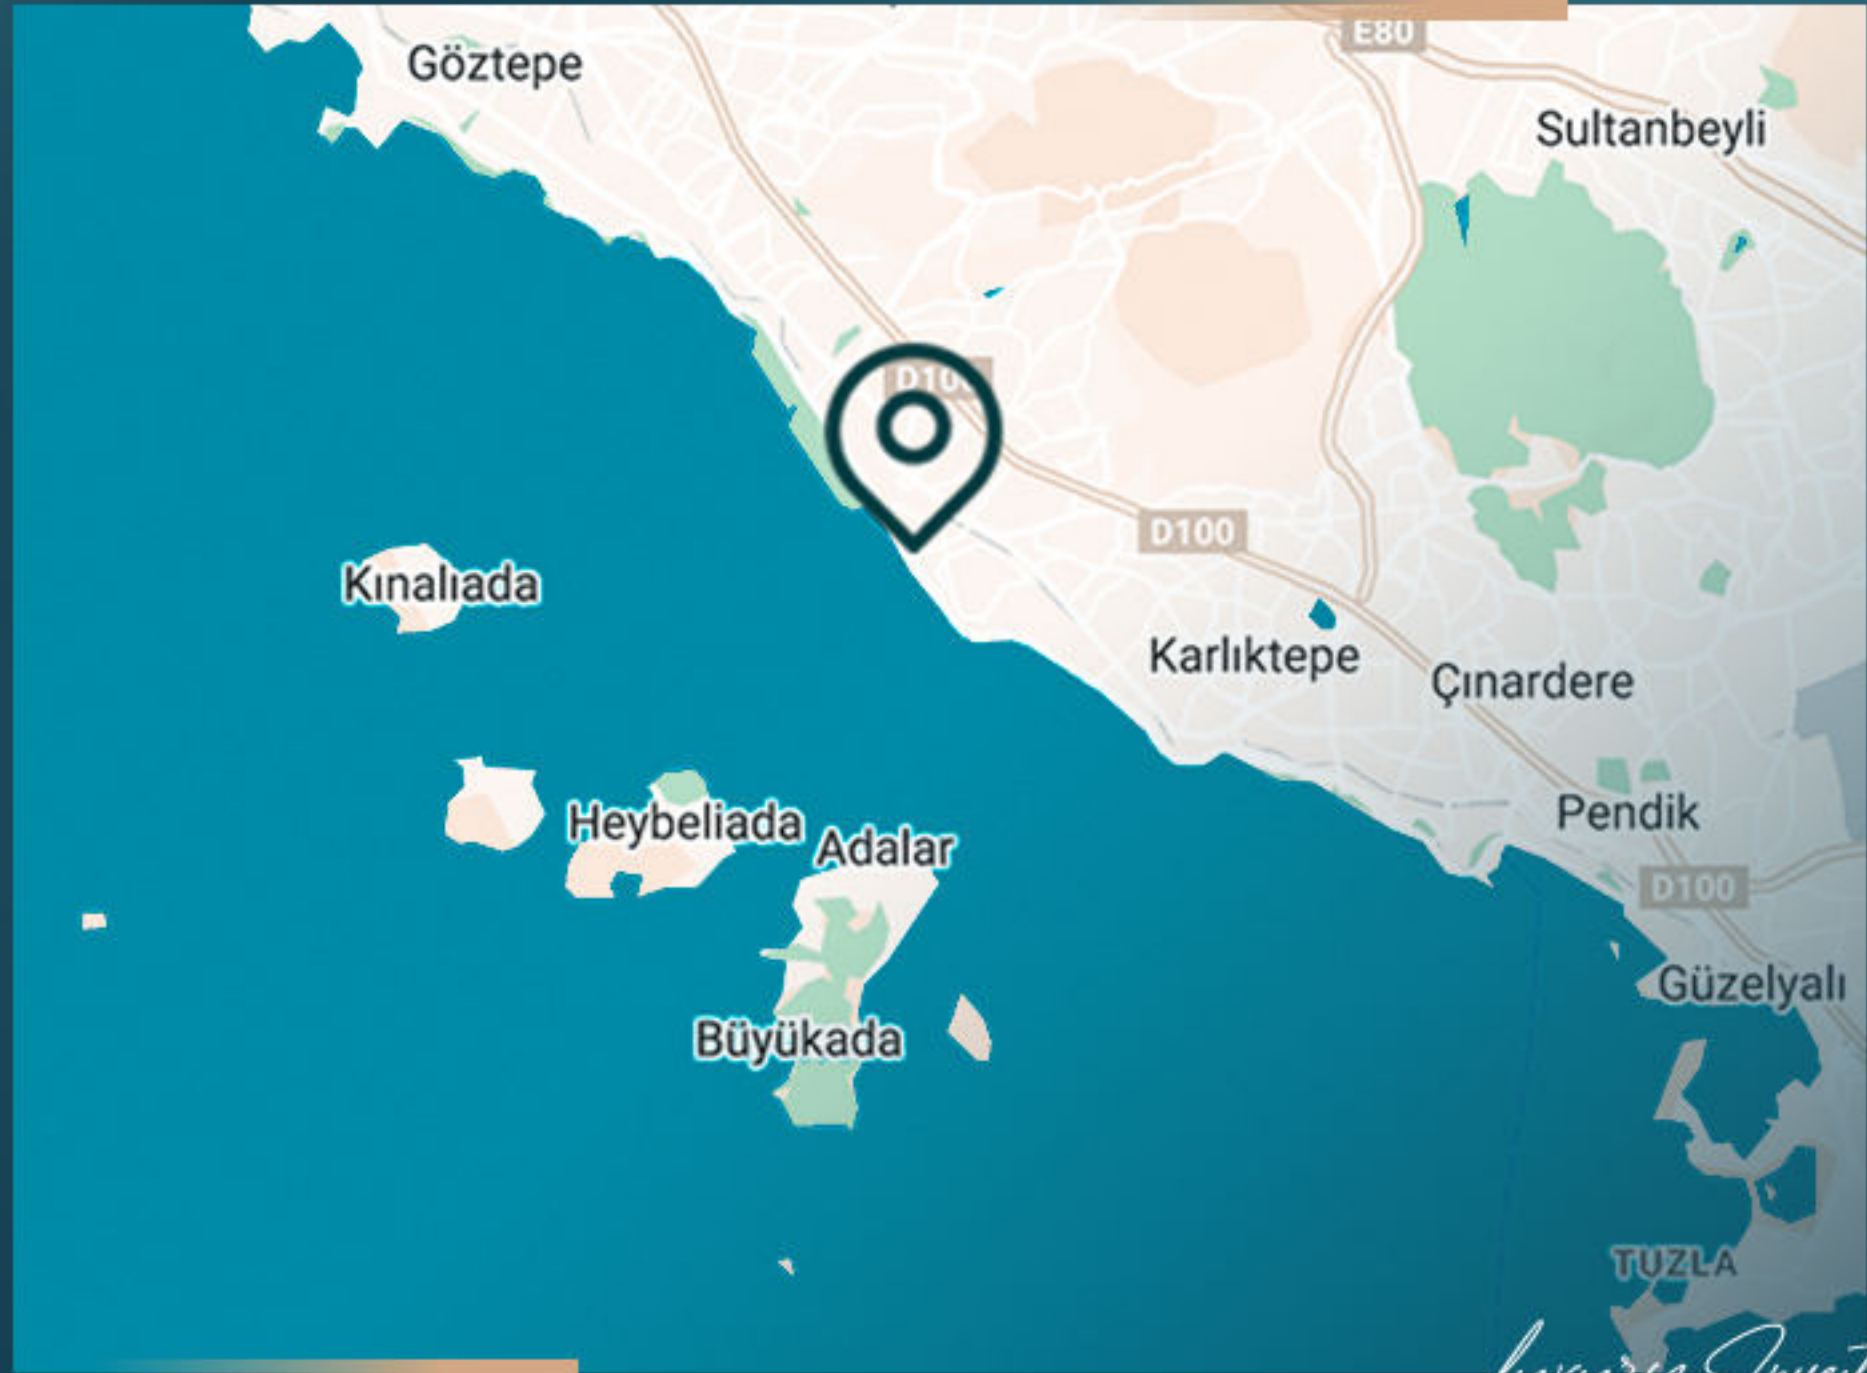

Moreover, the glass-closed balcony in your home gives you extra living space.

Luxury Investing

PROPERTY LOCATION

- It is 2 minutes away from the E5 highway
- It is 2 minutes away from the metro station
- It is 5 minutes away from IKEA
- It is 7 minutes away from Maltepe Piazza
- It is 11 minutes away from Pendik Marina
- It is 20 minutes away from Sabiha Airport