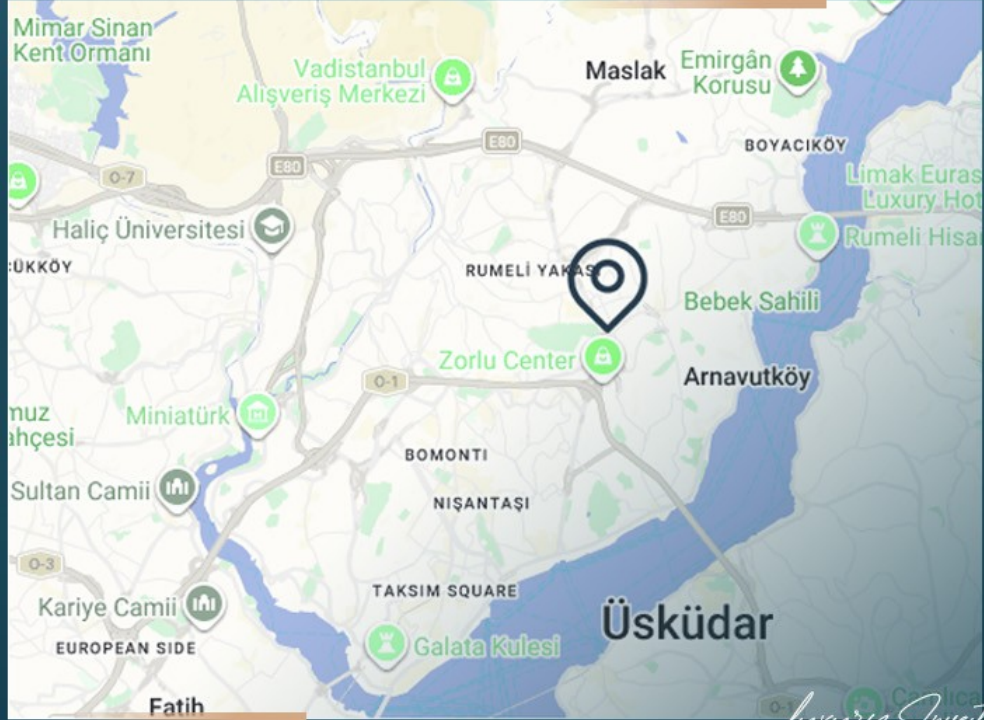

PROPERTY LOCATION

Situated on Büyükdere Avenue, one of the most important business and lifestyle arteries of Istanbul, Next Level Istanbul enjoys a strategic location between the city's business centers and elite residential neighborhoods.

The project is located close to:

- Zorlu Center
- Kanyon Shopping Mall
- Akmerkez
- Etiler
- Maslak
- Bosphorus Bridge
- Metro stations
- Universities and business districts

This central location allows residents to enjoy both the energetic urban lifestyle and the tranquility of a green residential environment.