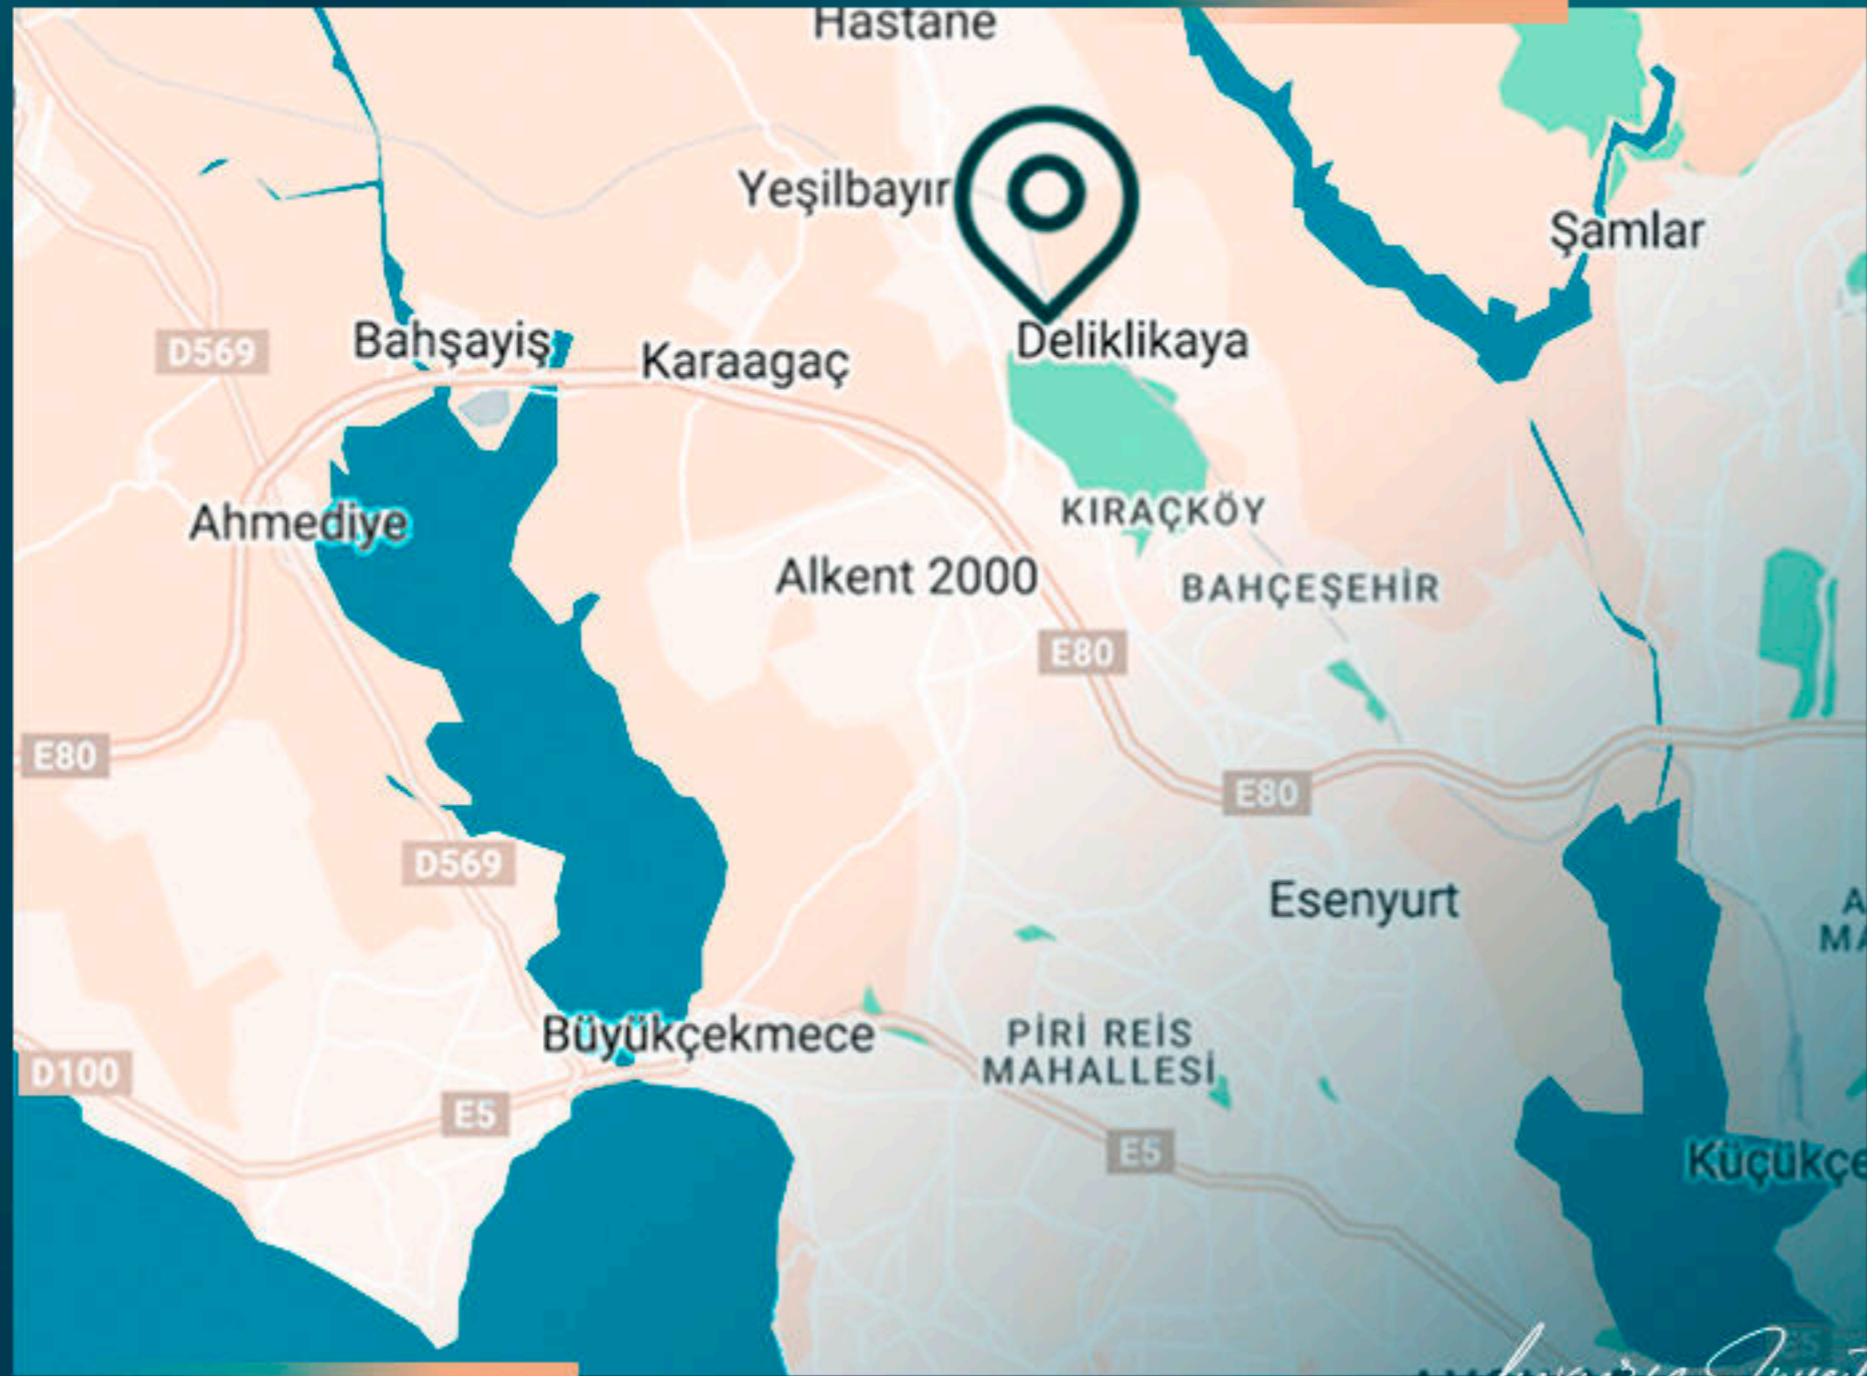

Property Investing

PROPERTY LOCATION

- It is 5 minutes away from schools
- It is 10 minutes away from Golet park
- It is 10 minutes away from TEM highway
- It is 10 minutes away from hospitals
- It is 15 minutes away from Mall of Istanbul
- It is 25 minutes away from Istanbul Airport