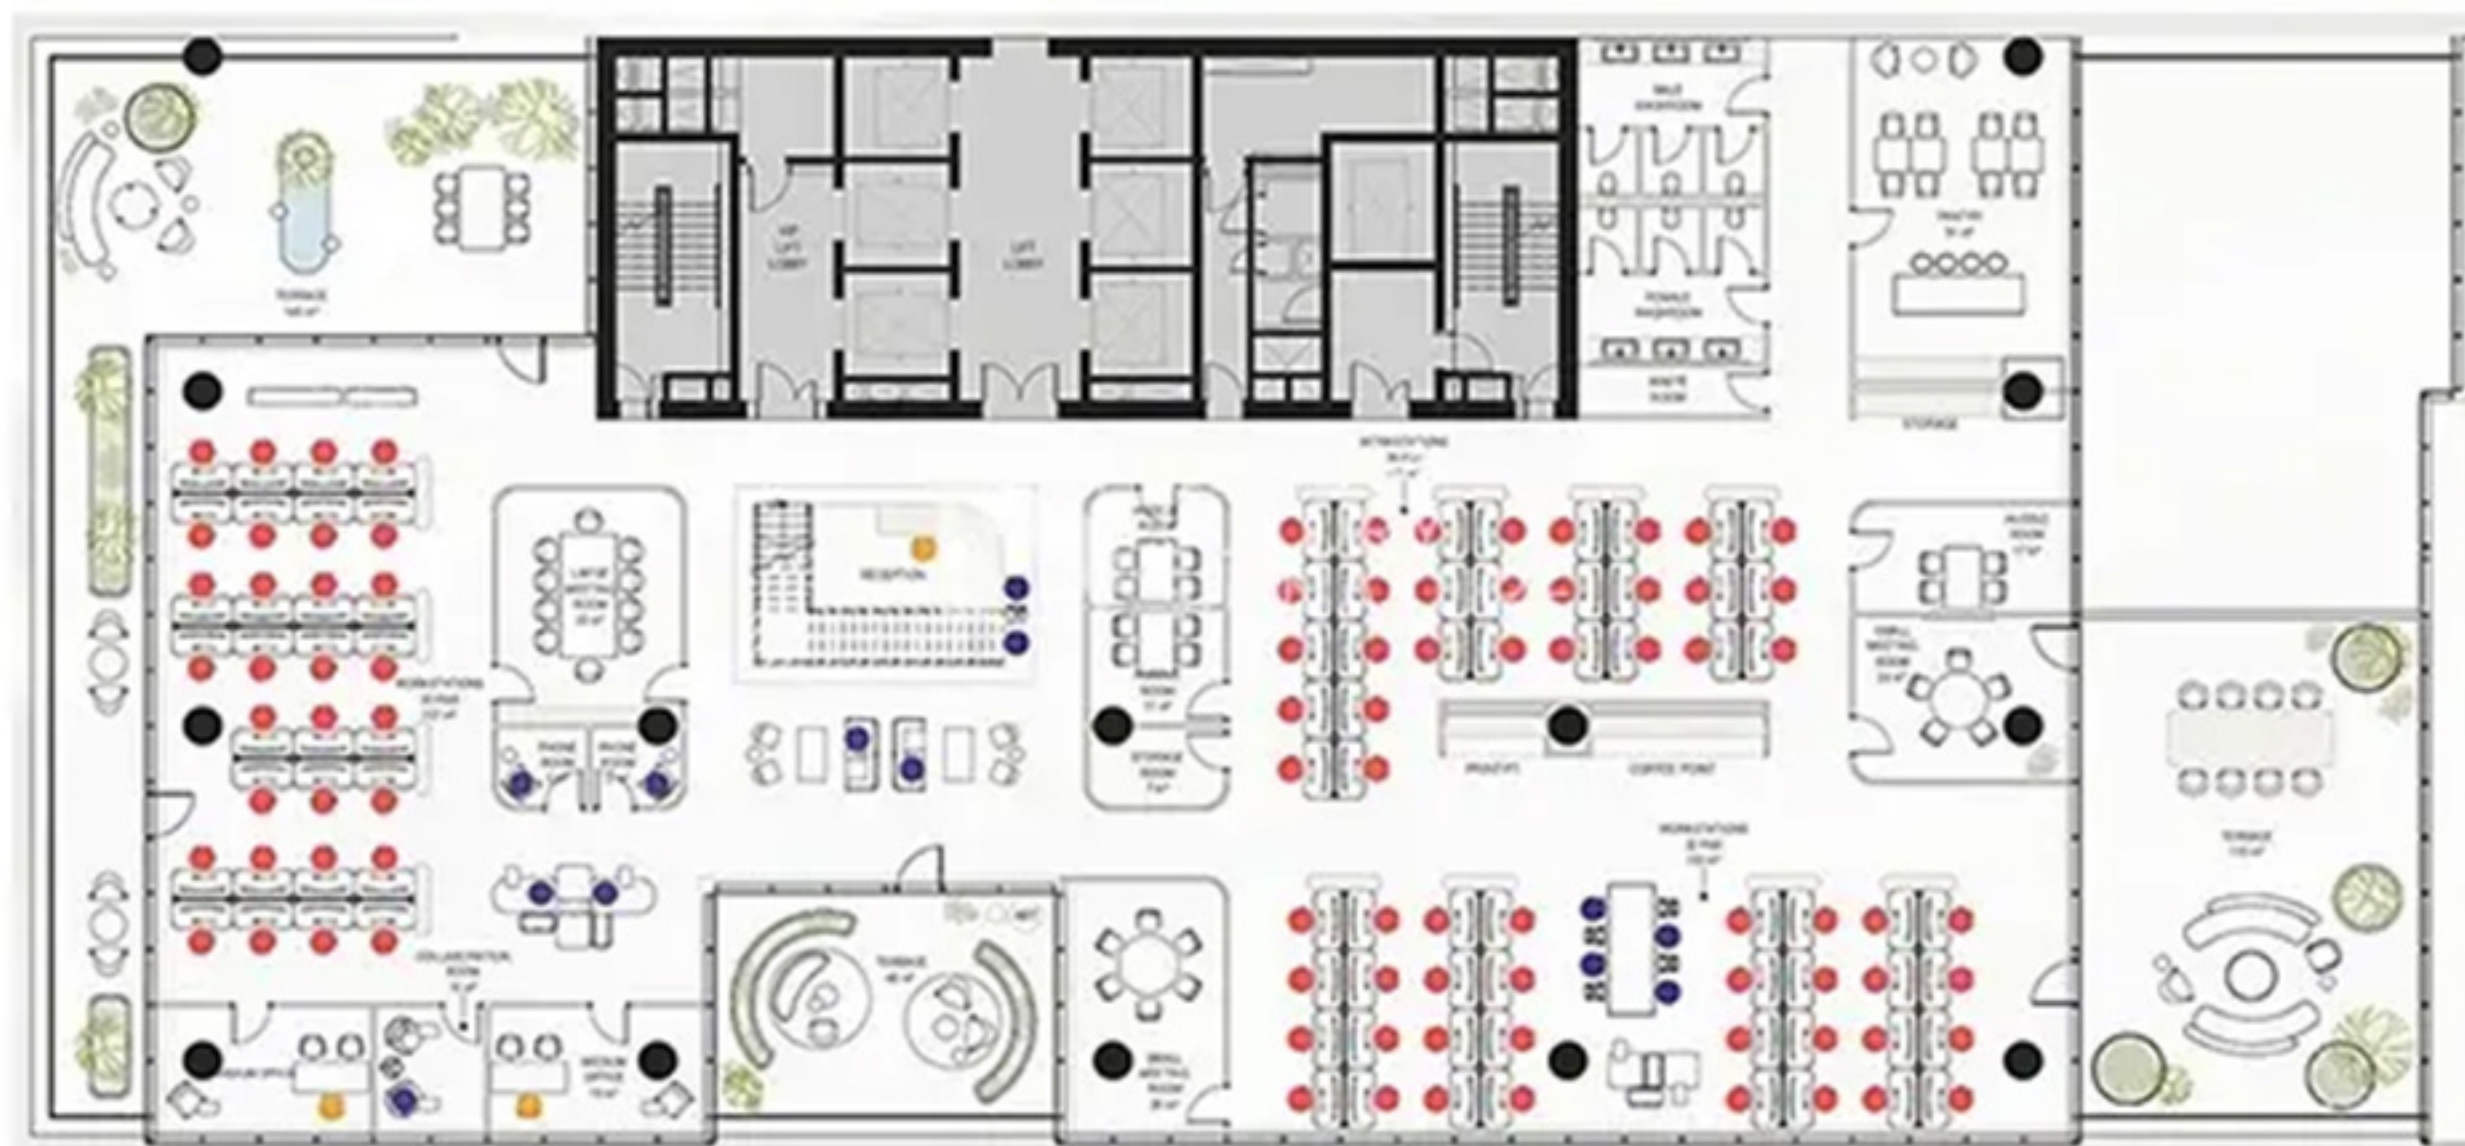

luxury living

Premium Amenities Redefining the Business Environment

595 parking spaces

12 office elevators

193,750 sq. ft. of landscaped areas

Retail promenade with luxury dining and boutique experiences

Advanced meeting and conference facilities

Luxury living

BLOOM
LUXURY
SIGNATURE

3 Bedroom

luxury living

BLOOM
LUXURY
SIGNATURE

Working spaces

luxury living

Contact
Us