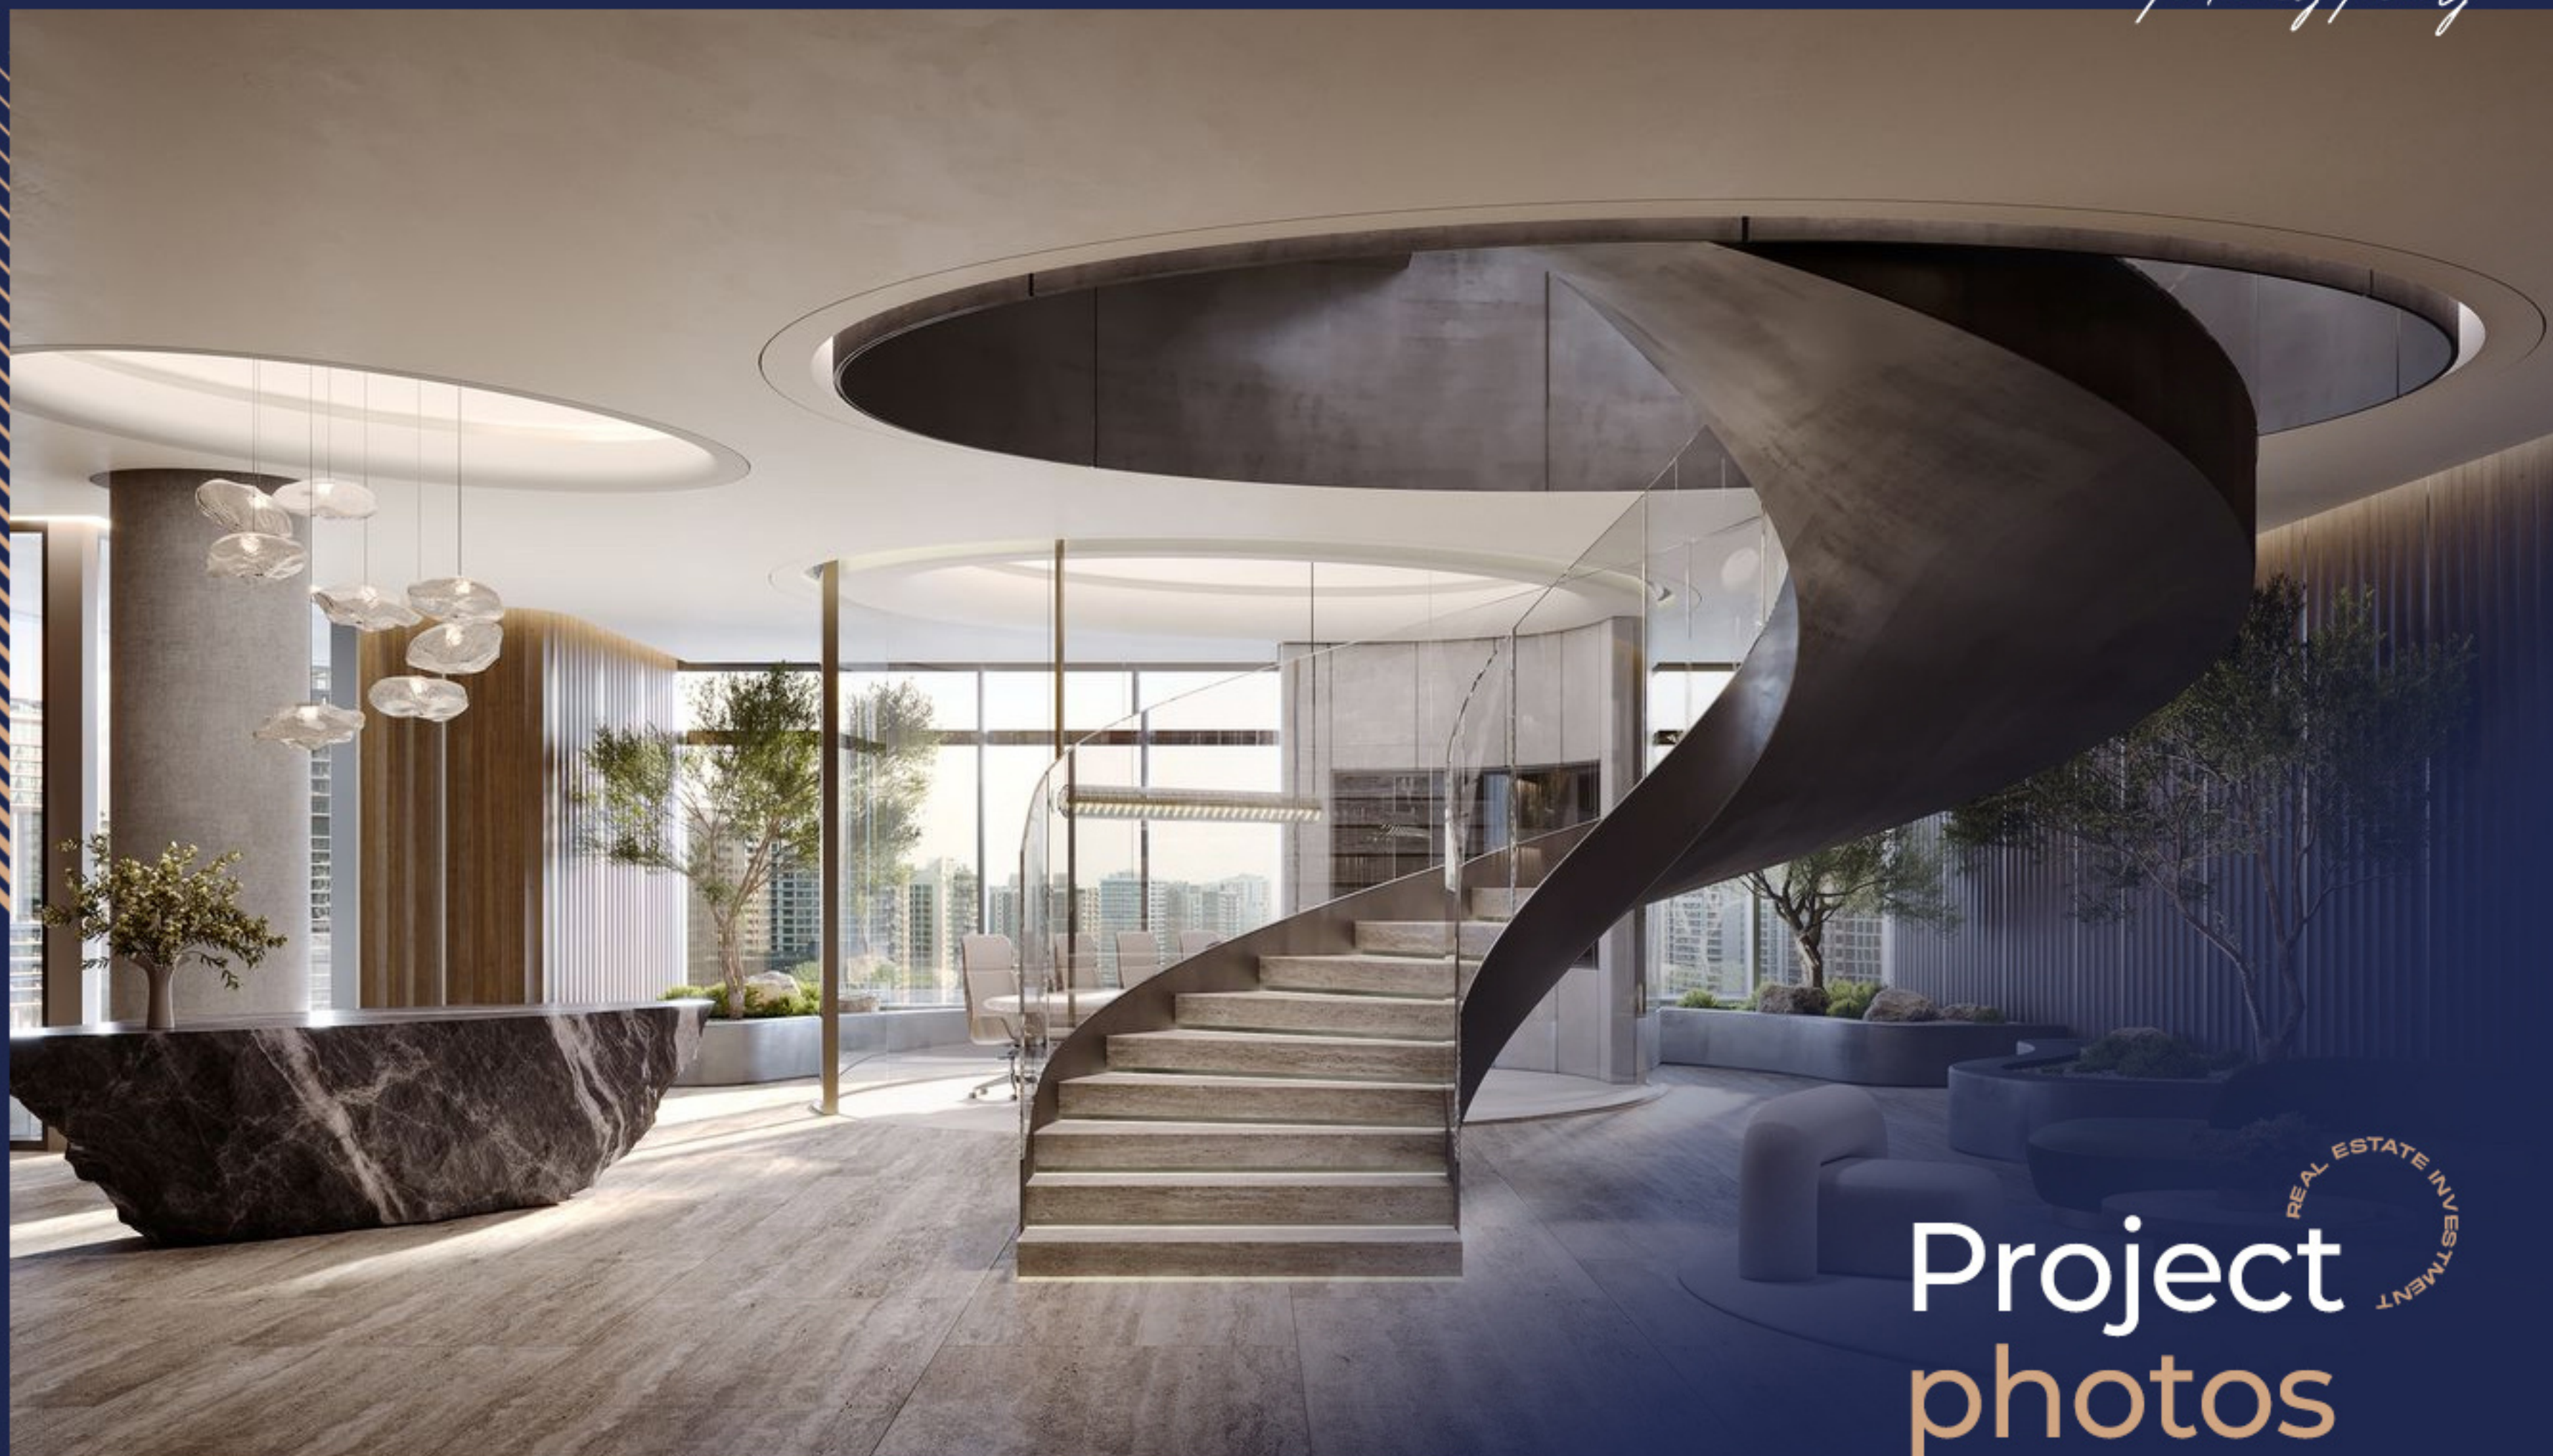

luxury living

Project
photos

REAL ESTATE INVESTMENT