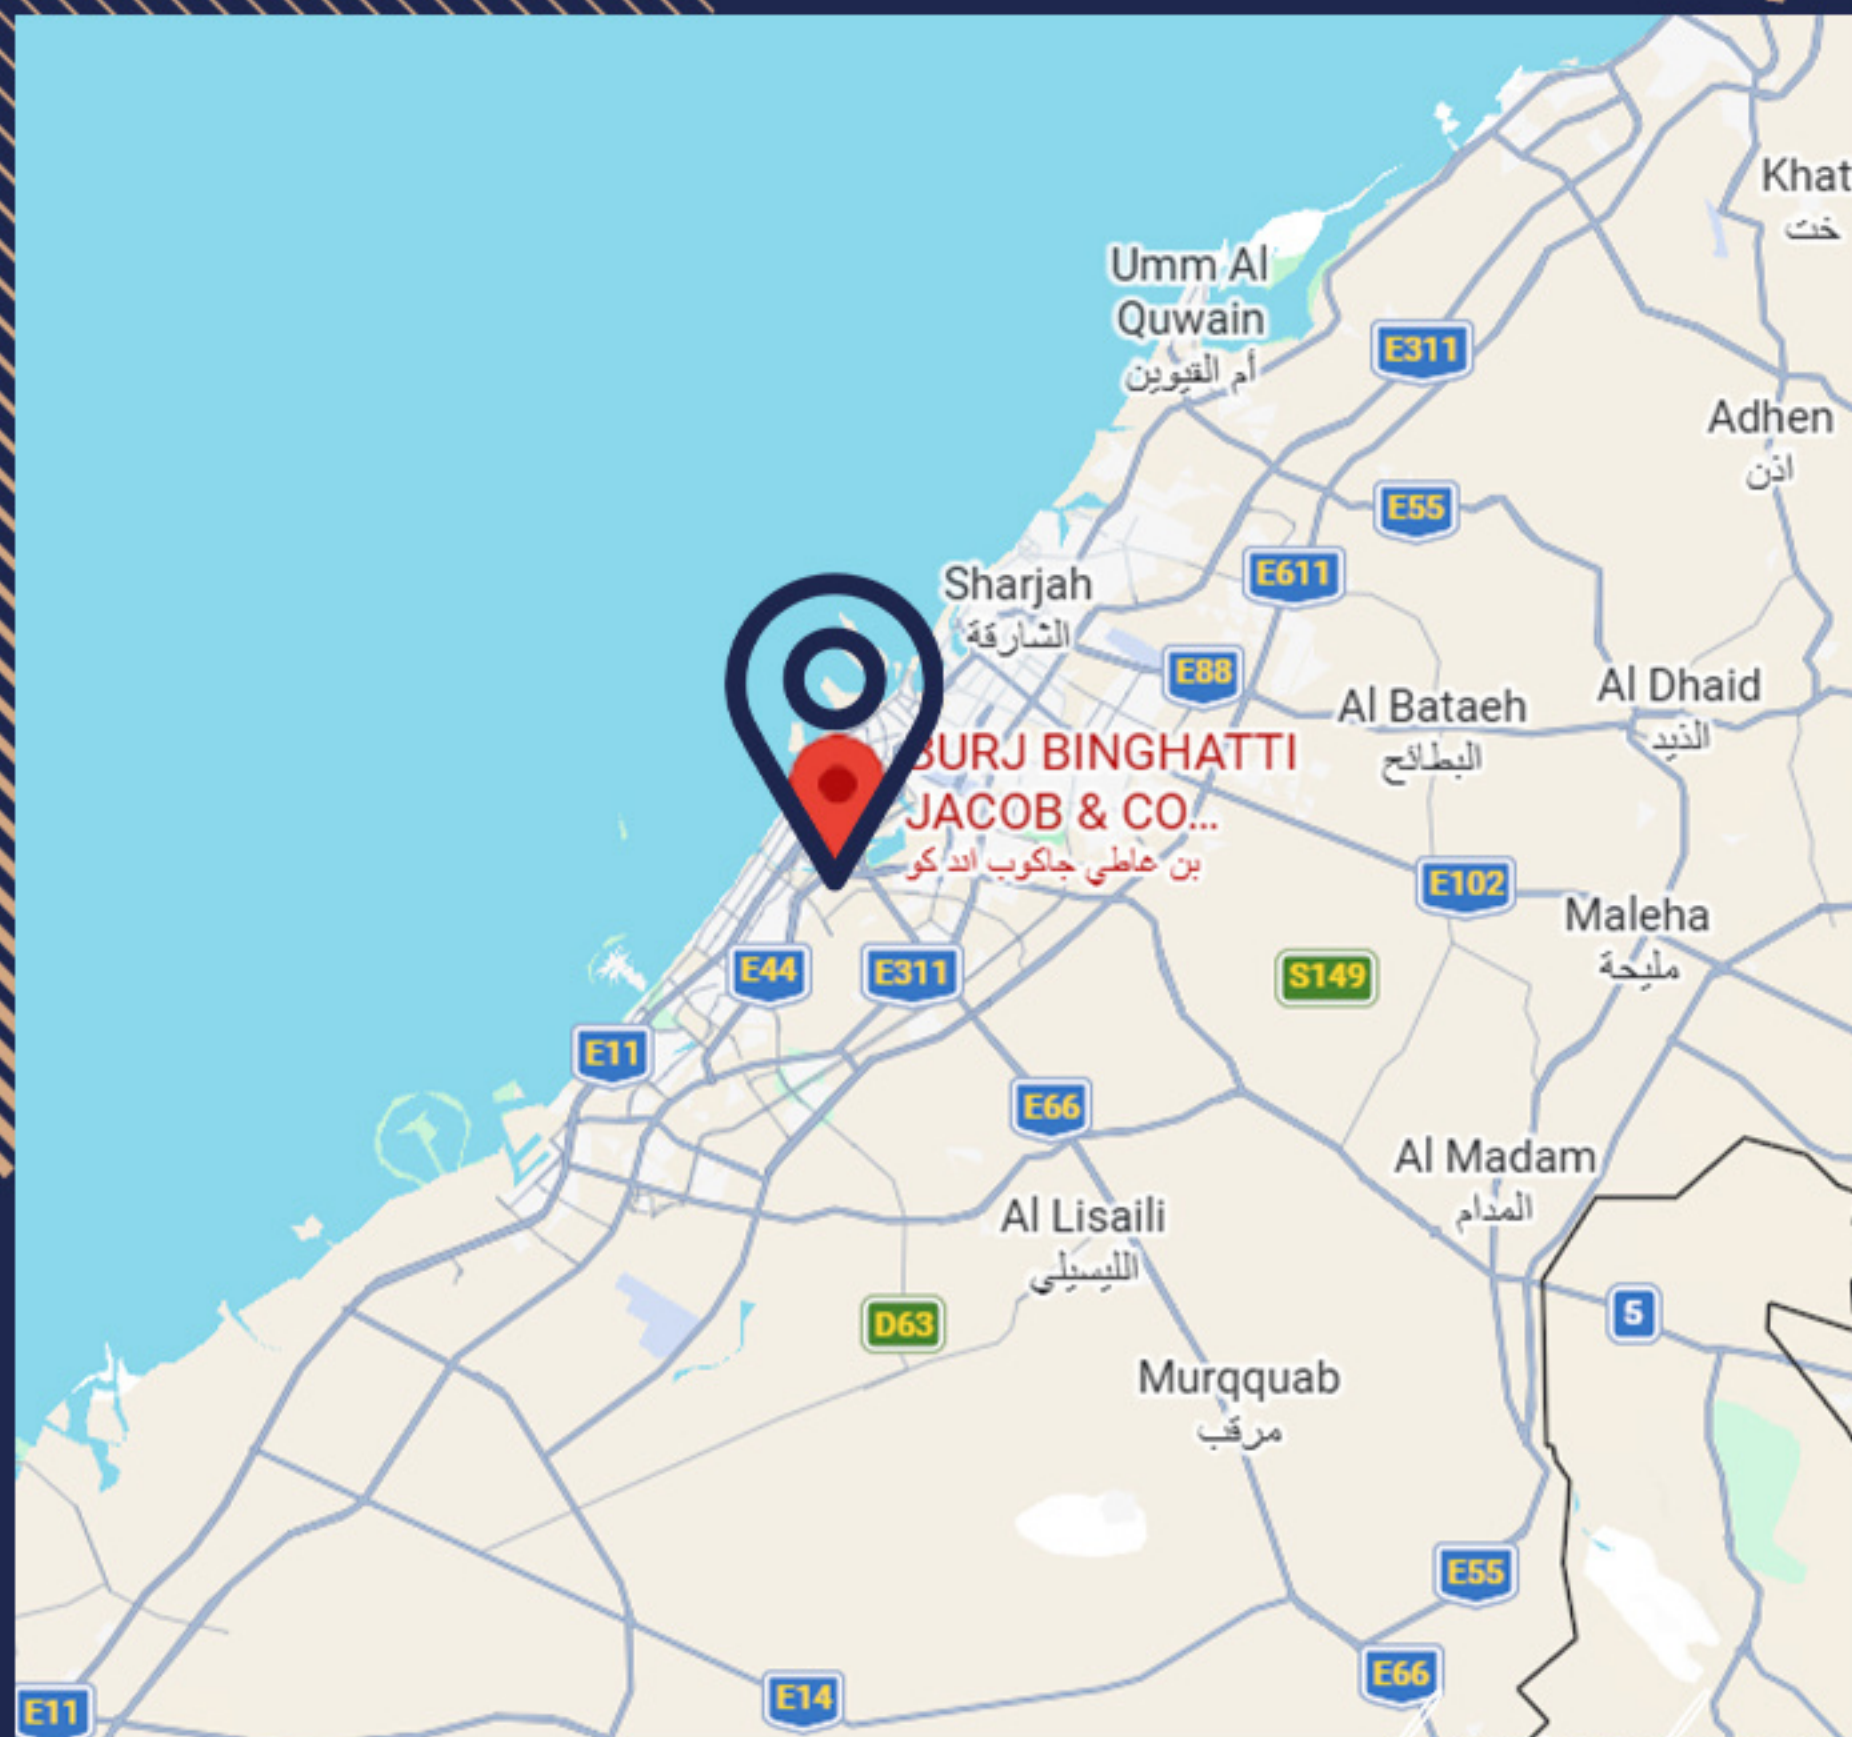

Convenience: Valet parking, titanium access, and dedicated daycare facilities

Investment Potential

With a starting price of AED 9.2 million and a flexible 70/30 payment plan, this off-plan property represents a rare trophy asset. Scheduled for handover in Q2 2026, investors can anticipate strong capital appreciation and high rental yields in Dubai's thriving ultra-luxury real estate market.