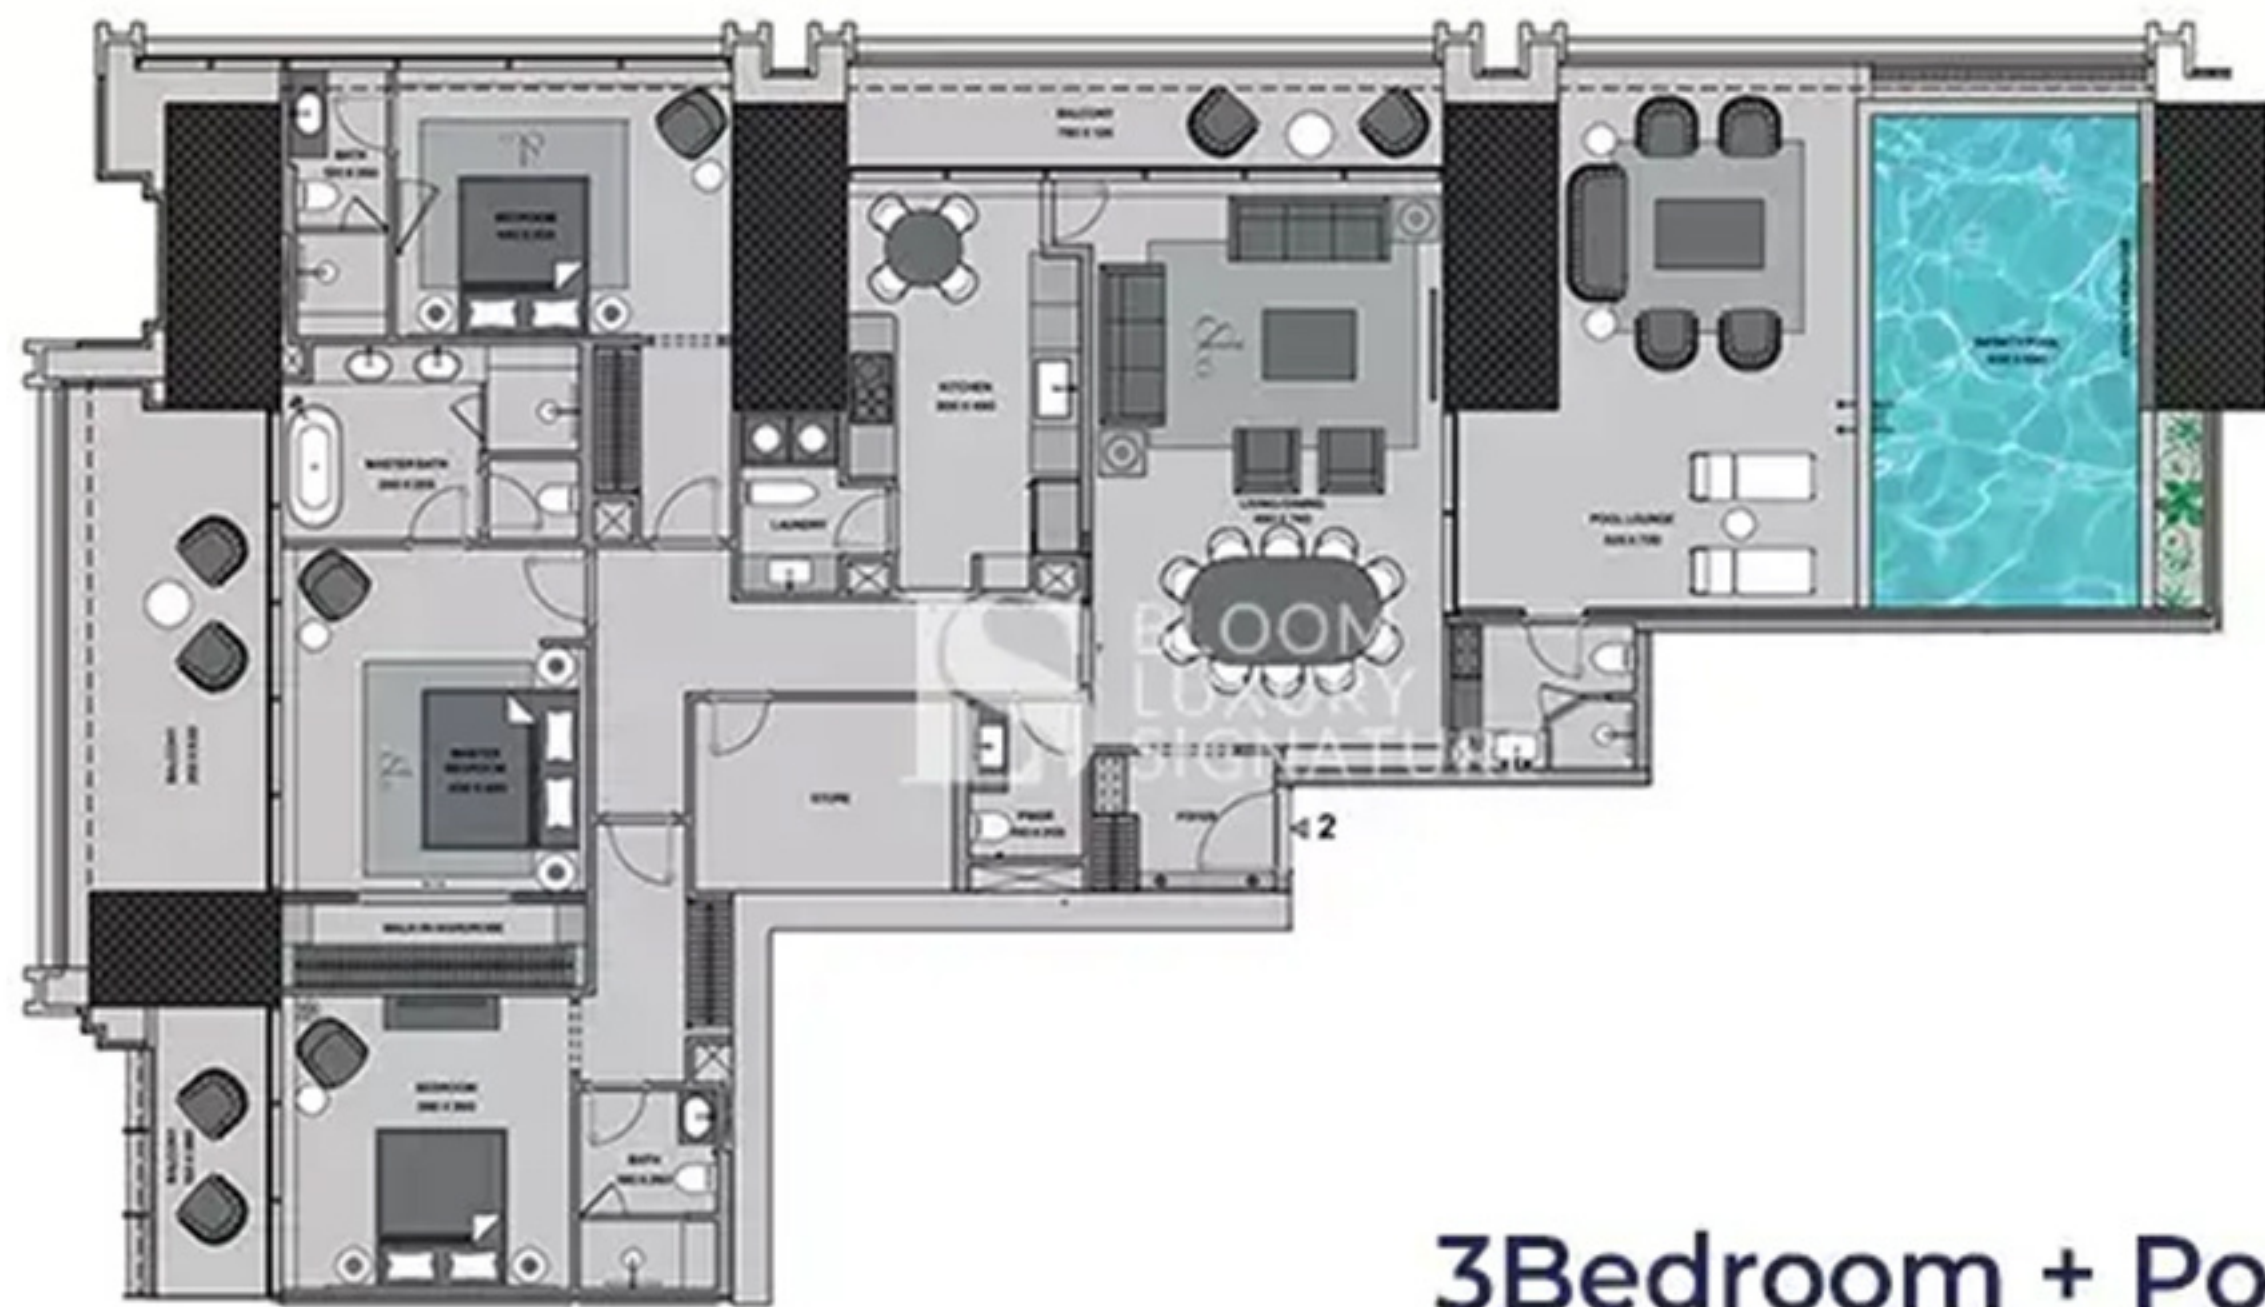

2Bedroom + Pool

luxury living

3Bedroom + Pool

luxury living

Bize
Ulařın

00971504738300

info@bloomluxurysignature.com

Marasi Drive Street - Business Bay - 32
The Binary by Omniyat